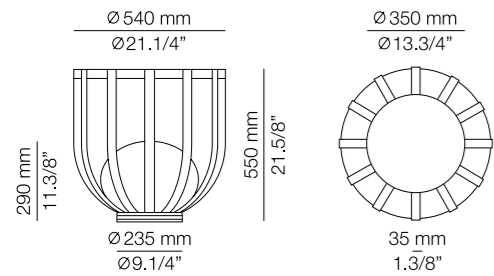

Offices JCM Technologies

P-4027X

LED 10W
(2700K / Ang. 120° / >90 CRI)
230V / Typ* 870 lumens
Dimmable Triac

Table Kit

Polypropylene flower pot + metal table top
Plants not included
Maximum 3kg

Vegetation Kit

Artificial greenery

Flower Pot Kit

Polypropylene flower pot for natural vegetation
Plants not included
Maximum 5,5kg

Bolt down floor base kit

Metal base

P-4028X

LED 10W
(2700K / Ang. 120° / >90 CRI)
230V / Typ* 870 lumens
Dimmable Triac

Table Kit

Polypropylene flower pot + metal table top
Plants not included
Maximum 5kg

Vegetation Kit

Artificial greenery

Flower Pot Set

160 mm
Includes 3 flower pots + tray
Plants not included.

Flower Pot Set