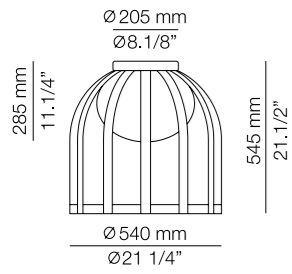

t-4022X

LED 10W
(2700K / Ang. 120° / >90 CRI)
230V / Typ* 870 lumens
Dimmable Triac

Finish

- 55 BG
- 78 OX RD
- 96 BLK ANT

Additional

We offer custom finishes, sizes, and alternate lamping for projects.

Photographs may show non-standard products.