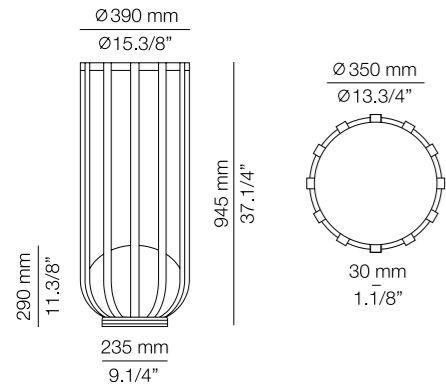

Offices JCM Technologies

P-4027X

LED 10W
(2700K / Ang. 120° / >90 CRI)
230V / Typ* 870 lumens
Dimmable Triac

Table Kit

Polypropylene flower pot + metal table top
Plants not included
Maximum 3kg

Vegetation Kit

Artificial greenery

Flower Pot Kit

Polypropylene flower pot for natural vegetation
Plants not included
Maximum 5,5kg

Bolt down floor base kit

Metal base

P-4028X

LED 10W
(2700K / Ang. 120° / >90 CRI)
230V / Typ* 870 lumens
Dimmable Triac

Table Kit

Polypropylene flower pot + metal table top
Plants not included
Maximum 5kg

Vegetation Kit

Artificial greenery

Flower Pot Set

160 mm
Includes 3 flower pots + tray
Plants not included.

Flower Pot Set