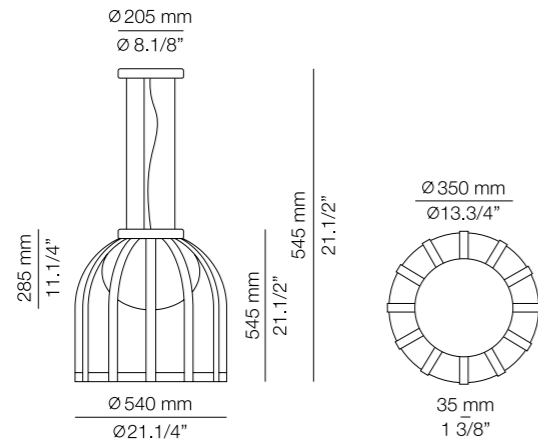

T-4024X

LED 10W
(2700K / Ang. 120° / >90 CRI)
230V / Typ* 870 lumens
Dimmable Triac

Finish

- 55 BG
- 78 OX RD
- 96 BLK ANT

Additional

We offer custom finishes, sizes, and alternate lamping for projects.

Photographs may show non-standard products.