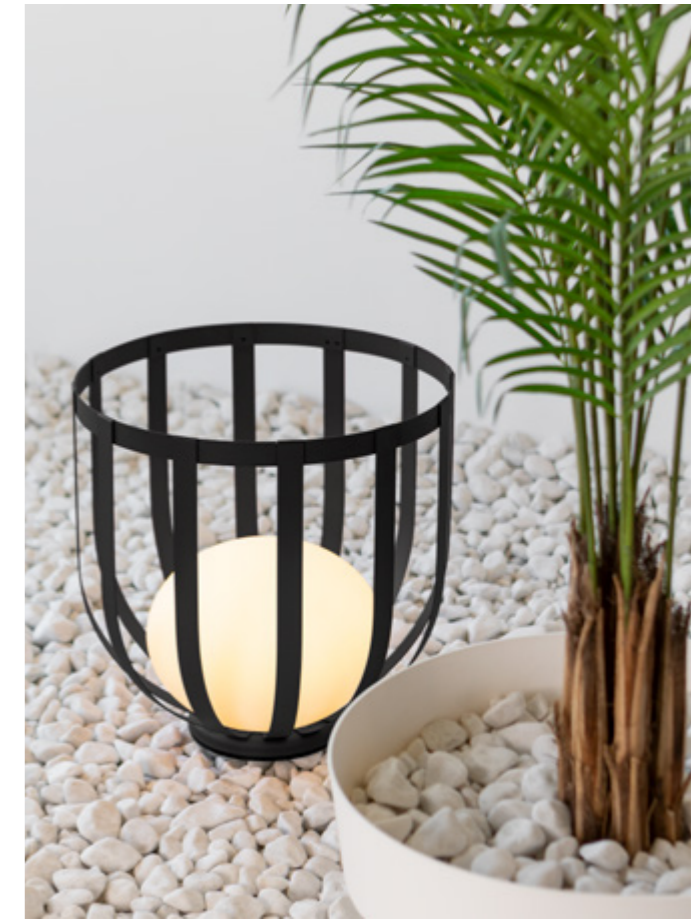

P-4027X

LED 10W
(2700K / Ang. 120° / >90 CRI)
230V / Typ* 870 lumens
Dimmable Triac

Table Kit

Polypropylene flower pot + metal table top
Plants not included
Maximum 3kg

Vegetation Kit

Artificial greenery

Flower Pot Kit

Polypropylene flower pot for natural vegetation
Plants not included
Maximum 5,5kg

Bolt down floor base kit

Metal base

P-4028X

LED 10W
(2700K / Ang. 120° / >90 CRI)
230V / Typ* 870 lumens
Dimmable Triac

Table Kit

Polypropylene flower pot + metal table top
Plants not included
Maximum 5kg

Vegetation Kit

Artificial greenery

Flower Pot Set

160 mm
Includes 3 flower pots + tray
Plants not included.

Flower Pot Set

180 mm
Includes 3 flower pots + tray
Plants not included.

Bolt down floor base kit

Metal base

Finish

- 55 BG
- 78 OX RD
- 96 BLK ANT

Additional

We offer custom finishes, sizes, and alternate lamping for projects.

Photographs may show non-standard products.