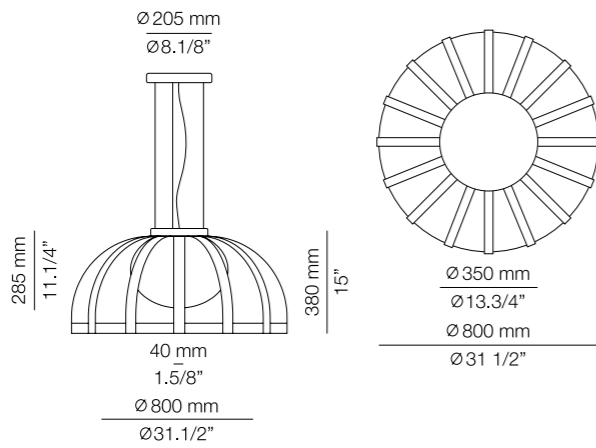

Artificial greenery

Flower Pot Kit

Polypropylene flower pot for natural vegetation
Plants not included
Maximum 5,5kg

Bolt down floor base kit

Metal base

P-4028X

LED 10W
(2700K / Ang. 120° / >90 CRI)
230V / Typ* 870 lumens
Dimmable Triac

Table Kit

Polypropylene flower pot + metal table top
Plants not included
Maximum 5kg

Vegetation Kit

Artificial greenery

Flower Pot Set

160 mm
Includes 3 flower pots + tray
Plants not included.

Flower Pot Set

180 mm
Includes 3 flower pots + tray
Plants not included.

Bolt down floor base kit

Metal base

Finish

- 55 BG
- 78 OX RD
- 96 BLK ANT

Additional

We offer custom finishes, sizes, and alternate lamping for projects.

Photographs may show non-standard products.

t-4022X

T-4024X

t-4023X

T-4025X

LED 10W
(2700K / Ang. 120° / >90 CRI)
230V / Typ* 870 lumens
Dimmable Triac

Finish

- 55 BG
- 78 OX RD
- 96 BLK ANT