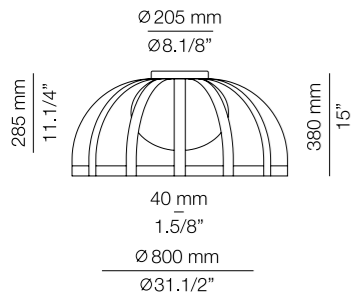

t-4023X

LED 10W
(2700K / Ang. 120° / >90 CRI)
230V / Typ* 870 lumens
Dimmable Triac

Finish

- 55 BG
- 78 OX RD
- 96 BLK ANT

Additional

We offer custom finishes, sizes, and alternate lamping for projects.

Photographs may show non-standard products.