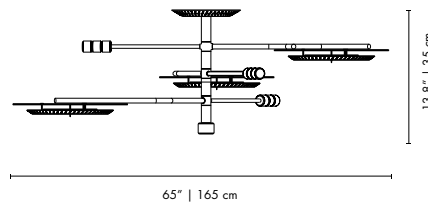

HENDRIX | SUSPENSION

MATERIALS
BODY: Brass
SHADES: Brass

WEIGHT
Approx. 20 kg | 44 lbs

BULBS (40W)
9 x G9 Bulbs (included) (bulbs not included for North America)

DIMENSIONS
DIAM.: 65" | 165 cm
HEIGHT: 13.8" | 35 cm
POLE HEIGHT: 39.4" | 100 cm
(customizable on purchase)

PACKAGE
(Cardboard Box)