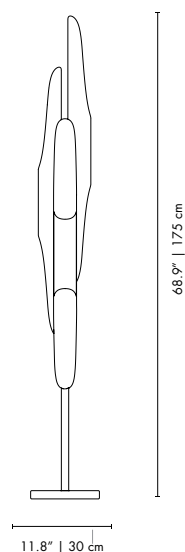

COLTRANE | FLOOR

MATERIALS
BODY: Brass and Aluminum
SHADE: Steel

WEIGHT
Approx.: 15 kg | 33 lbs

BULBS (40W)
6 x Gu10 Bulbs (included) (bulbs not included for North America)

DIMENSIONS
HEIGHT: 68.9" | 175 cm
DIAM.: 11.8" | 30 cm

PACKAGE
(Cardboard Box)
WIDTH: 18.1" | 46 cm
HEIGHT: 78.7" | 200 cm
DEPTH: 18.1" | 46 cm
0.4232 m³ / 26 kg

DIANA XL | FLOOR

MATERIALS
BODY: Steel
SHADE: Aluminum

WEIGHT
Approx.: 45 kg | 39.7 lbs

BULBS (40W)
1 x E27 Bulb (included) (bulbs not included for North America)

DIMENSIONS
WIDTH: 51.2" | 130 cm
HEIGHT: 90.5" | 230 cm
DEPTH: 59" | 150 cm

PACKAGE
(Cardboard Boxes)
Vol.1:
WIDTH: 47.2" | 120 cm
HEIGHT: 47.2" | 120 cm
DEPTH: 17.7" | 45 cm

Vol.2:
WIDTH: 29.5" | 75 cm
HEIGHT: 29.5" | 75 cm
DEPTH: 24.4" | 62 cm
0.65 + 0.35 m³ / 61 kg