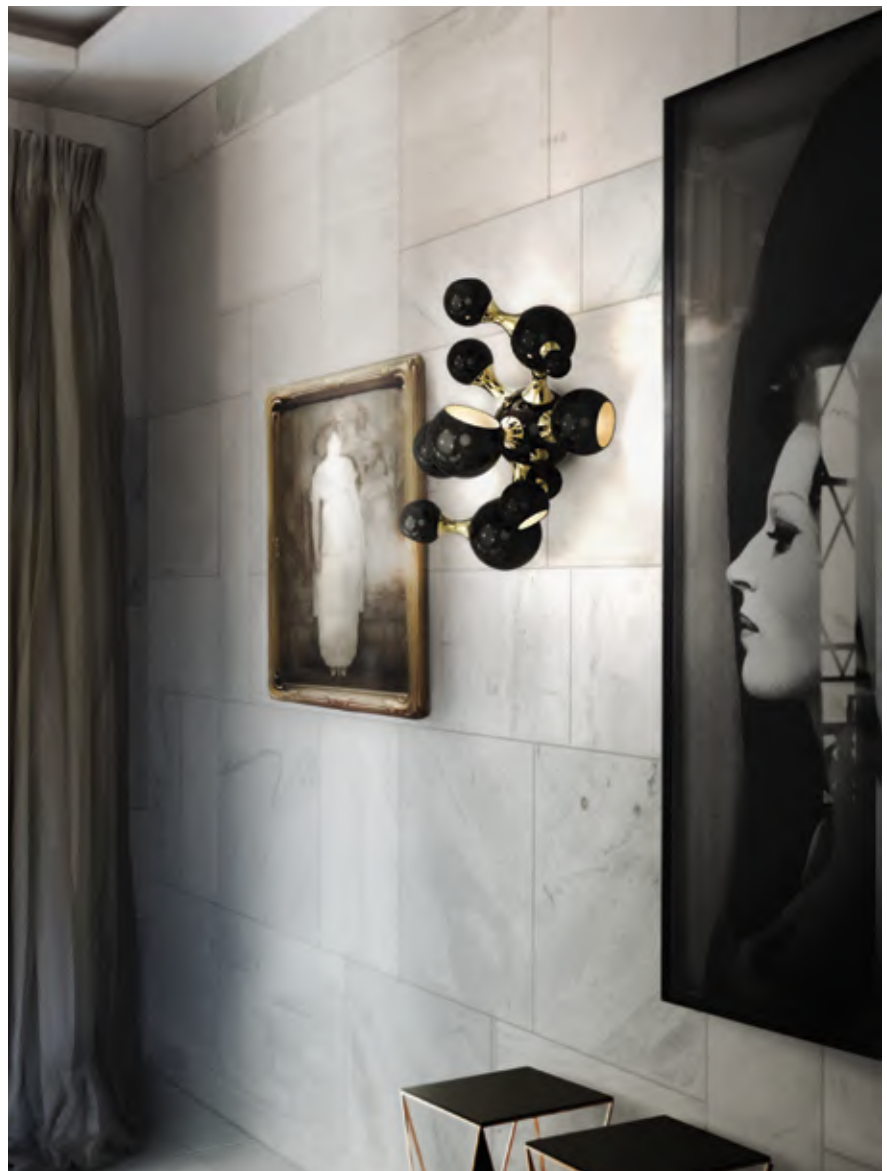

DIMENSIONS

HEIGHT: 23.6" | 60 cm

DIAM.: 11.8" | 34 cm

WALL

ATOMIC

WALL LAMP

Atomic wall light is a mid-century modern lighting design inspired by the atomic discoveries of the mid-20th century. With multiple round shades that resemble the molecular composition of the atom, this interior wall light can give a fun twist to a contemporary home decor. Its body is handmade in brass and steel, with both a glossy black and a gold-plated finish. The lamp shades feature a glossy black lacquer on the exterior, while gold powder paint is used for the interior shade. It is with a modern vibe that this indoor wall light creates a statement of mid-century modern design in a contemporary living room, displaying each detail as a faithful reproduction of the glamorous 1950s.

MATERIALS

BODY: Brass and Steel

SHADE: Steel

WEIGHT

Approx.: 4.3 kg | 9.5 lbs

BULBS (40 w)

7 x G9 Bulbs (included)

(bulbs not included for North America)

DIMENSIONS

HEIGHT: 20" | 51 cm

WIDTH: 18.7" | 47.5 cm

DEPTH: 12.6" | 32 cm

BASIE

WALL LAMP

Basie wall light fixture is a modern representation of the sci-fi aesthetics of the 1960s. The vintage mid-century lamp has a set of distinctive features which make it a stunning statement piece. It is an indoor wall light handmade in brass, with a center shade made in aluminum and a mesmerizing gold-plated standard finish. The lamp shade is lacquered a glossy white for a more modern look. Being the sleek and sophisticated piece that is is, it works beautifully as a decorative wall light in any contemporary entryway or living room.