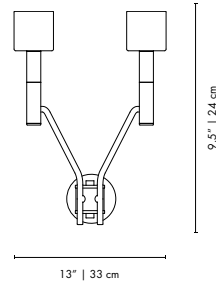

ELLA | WALL

MATERIALS
BODY: Brass
SHADE: Aluminum

WEIGHT
Approx.: 1.5 kg | 3.3 lbs

BULBS (40W)
2 x G9 Bulbs (included) (bulbs not included for North America)

DIMENSIONS
HEIGHT: 9.5" | 24 cm
WIDTH: 13" | 33 cm
DEPTH: 7.1" | 18 cm

PACKAGE
(Cardboard Box)
HEIGHT: 19.7" | 50 cm
WIDTH: 19.7" | 50 cm
DEPTH: 13.8" | 35 cm
0.088 m³ / 3.5 kg