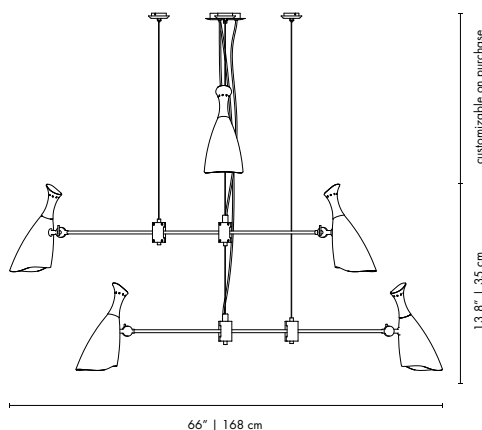

DUKE 12 | SUSPENSION

WEIGHT
Approx.: 30 kg | 26.4 lbs

BULBS (40W)
36 x G9 Bulbs (included) (bulbs not included for North America)

DIMENSIONS
BODY HEIGHT: 13.8" | 35 cm
DIAM.: 66" | 168 cm
POLE HEIGHT: 39.4" | 100 cm (adjustable)
(customizable on purchase)

PACKAGE
(Cardboard Box)
HEIGHT: 21.65" | 55cm
WIDTH: 68.9" | 175 cm
DEPTH: 68.9" | 175cm
1.684 m³/45 kg