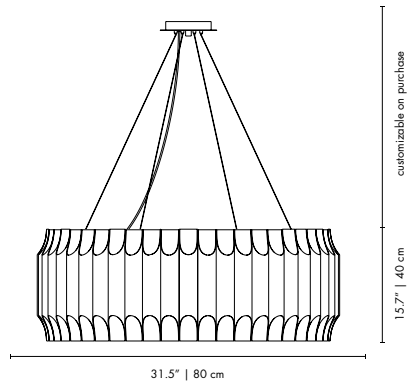

GALLIANO ROUND | SUSPENSION

MATERIALS
BODY: Steel

WEIGHT
Approx.: 60 kg | 132 lbs

BULBS (40W)
70 x G9 Bulbs (included) (bulbs not included for North America)

DIMENSIONS
BODY HEIGHT: 15.7" | 40 cm
DIAM.: 31.5" | 80 cm
CORD HEIGHT: 39.4" | 100 cm
(adjustable)
(customizable on purchase)

PACKAGE
(Plywood Box)
HEIGHT: 25.59" | 65cm
WIDTH: 43.31" | 110 cm
DEPTH: 43.31" | 110cm
0.67 m³ / 88 KG

GALLIANO PENDANT | SUSPENSION

MATERIALS
BODY: Steel

WEIGHT
Approx.: 3 kg | 6.6 lbs

BULBS (40W)
6x E27 Bulbs (included) (bulbs not included for North America)

DIMENSIONS
HEIGHT: 20.5" | 52 cm
DIAM.: 6.3" | 16 cm
POLE HEIGHT: 39.4" | 100 cm (adjustable)
(customizable on purchase)

PACKAGE
(Cardboard Box)
HEIGHT: 23.62" | 60cm
WIDTH: 11.81" | 30 cm
DEPTH: 8.66" | 22cm
0.0396 m³ / 5.2 Kg