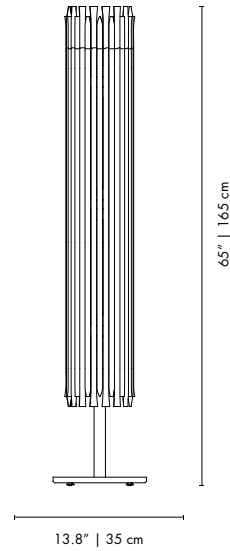

MATHENY | FLOOR

MATERIALS
BODY: Brass

WEIGHT
Approx.: 40 kg | 88 lbs

BULBS (40W)
9 x E27 Bulb (included) (bulbs not included for North America)

DIMENSIONS
HEIGHT: 65" | 165 cm
DIAM: 13.8" | 35 cm

PACKAGE
(Cardboard Box)
WIDTH: 18.11" | 46cm
HEIGHT: 71.5" | 182 cm
DEPTH: 18.11 | 46 cm
0.385 m³ / 45 Kg