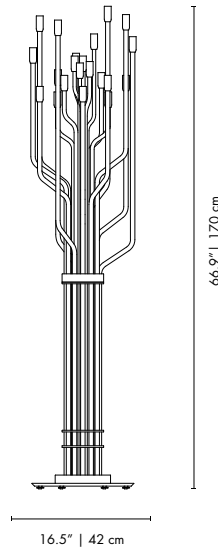

JANIS | FLOOR

MATERIALS
BODY: Brass

WEIGHT
Approx.: 25 kg | 55.1 lbs

BULBS (40W)
19 x G9 Bulbs (included) (bulbs not included for North America)

DIMENSIONS
HEIGHT: 66.9" | 170 cm
DIAM: 16.5" | 42 cm

PACKAGE
(Cardboard Box)
HEIGHT: 69.6" | 170 cm
WIDTH: 20.8" | 53cm
DEPTH: 20.8" | 53cm
0.497 m³ / 42kg