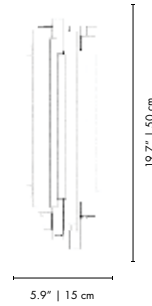

BRUBECK | WALL

MATERIALS
BODY: Brass

WEIGHT
Approx.: 3 kg | 13.2 lbs

BULBS (40W)
4 x G9 Bulbs (included) (bulbs not included for North America)

DIMENSIONS
HEIGHT: 19.7" | 50 cm
WIDTH: 5.9" | 15 cm
DEPTH: 4.3" | 11 cm

PACKAGE
HEIGHT: 22.8" | 58 cm
WIDTH: 11" | 28 cm
DEPTH: 8.7" | 22 cm
0.0357 m³ / 5.5 kg