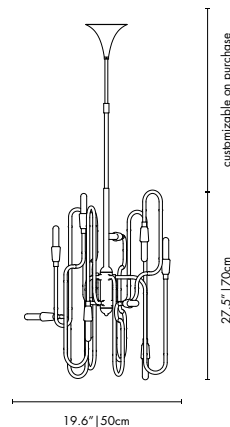

CLARK | SUSPENSION

MATERIALS
BODY: Brass

WEIGHT
Approx.: 7 kg | 15.4 lbs

BULBS (40W)
10x E14 Tubular Bulbs (included) (bulbs not included for North America)

DIMENSIONS
HEIGHT: 27.5" | 70 cm
DIAM: 19.6" | 50 cm
STANDARD POLE HEIGHT: 27.5" | 70 cm (customizable on purchase)

PACKAGE
(Cardboard Box)
HEIGHT: 31.5" | 80cm
WIDTH: 25.59" | 65 cm
DEPTH: 25.59" | 65cm
0.338 m³ / 13.5 kg