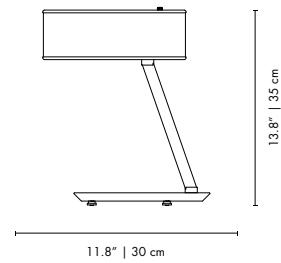

Black & Copper   Black & Gold   White Matte & Copper   White Matte & Gold   White Matte & Nickel