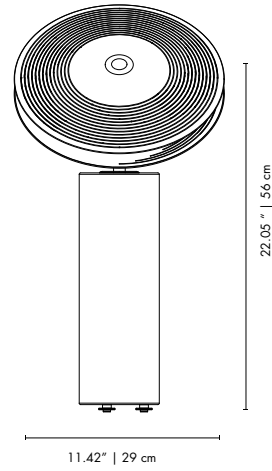

DIMENSIONS
 WIDTH: 11.42" | 29 cm
 HEIGHT: 22.05" | 56 cm

MARCUS | TABLE

MATERIALS
 BODY: Brass
 SHADE: Aluminum and Steel

WEIGHT
 Approx.: 3.5 kg | 7.7 lbs

BULBS (40W)
 1x E27 Bulb (included) (bulbs not included for North America)