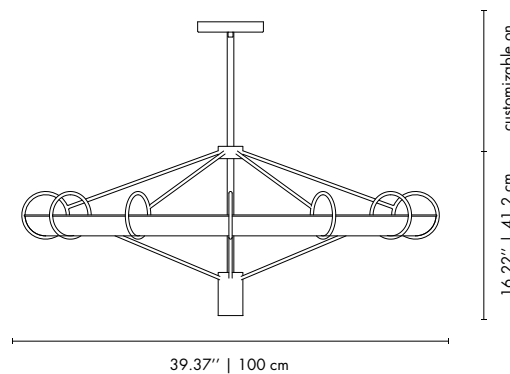

DIMENSIONS

HEIGHT: 28.35" | 72 cm
DIAM: 39.37" | 100 cm