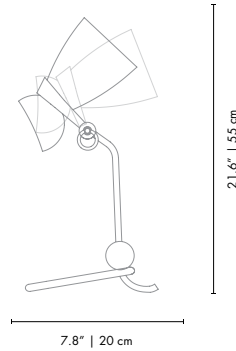

AMY | TABLE

MATERIALS
BODY: Brass
SHADE: Aluminum

WEIGHT
Approx.: 2.5 kg | 5.5 lbs

BULBS (40W)
2 x E14 (included) (bulbs not included for North America)

DIMENSIONS
WIDTH: 7.8" | 20 cm
HEIGHT: 21.6" | 55 cm
DEPTH: 11.8" | 30 cm

PACKAGE
(Cardboard Box)
HEIGHT: 22.83" | 58cm
WIDTH: 14.96" | 38 cm
DEPTH: 14.96" | 38cm
0.084 m³ / 5 kg