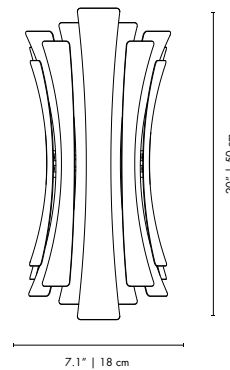

ETTA | WALL

MATERIALS
BODY: Brass

WEIGHT
Approx.: 6 kg | 13.2 lbs

BULBS (40W)
4 x G9 Bulbs (included) (bulbs not included for North America)

DIMENSIONS
HEIGHT: 20" | 50 cm
WIDTH: 7.1" | 18 cm
DEPTH: 7.1" | 18 cm

PACKAGE
(Cardboard Box)
HEIGHT: 23.6" | 60 cm
WIDTH: 7.8" | 20 cm
DEPTH: 11.8" | 30 cm
0.036 m³ / 4.8 kg