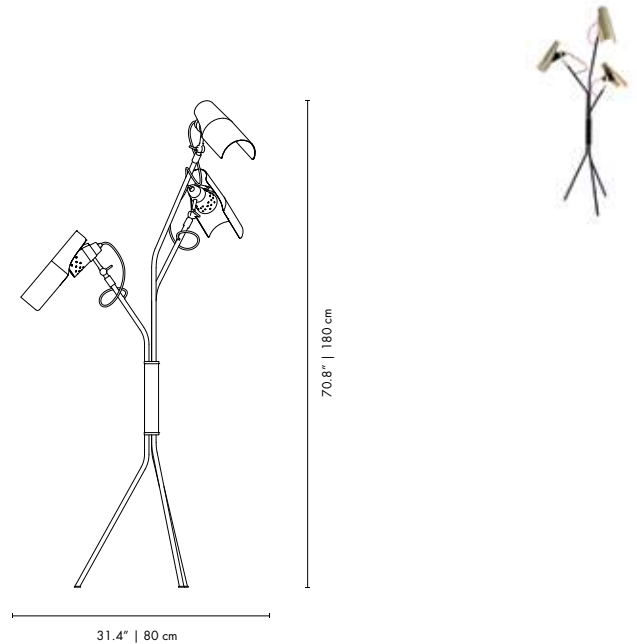

JACKSON | FLOOR

MATERIALS
BODY: Brass
SHADE: Brass and Aluminum
WIRE: Textile

WEIGHT
Approx.: 12 kg | 26.5 lbs

BULBS (40W)
3x G9 Bulbs (included) (bulbs not included for North America)

DIMENSIONS
WIDTH: 31.4" | 80 cm
HEIGHT: 70.8" | 180 cm
DEPTH: 31.4" | 80 cm

PACKAGE
(Cardboard Box)
PACKAGE
WIDTH: 18.1" | 46 cm
HEIGHT: 72.8" | 185 cm
DEPTH: 18.1" | 46 cm

0.777 m³ / 19.2 kg