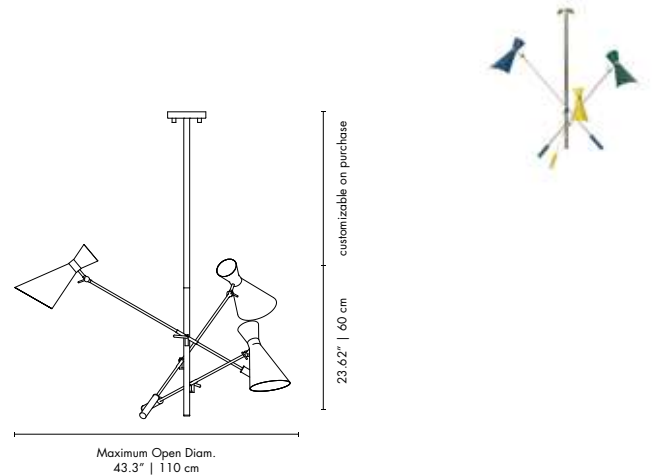

STANLEY | SUSPENSION

MATERIALS
BODY: Brass
SHADE: Aluminum
COUNTER WEIGHT: Steel

WEIGHT
Approx. 15 kg | 33 lbs

BULBS (40W)
3 x E27 Bulbs (included) (bulbs not included for North America)

DIMENSIONS
TOTAL CENTRAL ROD HEIGHT
(from the bottom to the connection with adjustable point): 23.62" | 60 cm
ADJUSTABLE POLE HEIGHT: (customizable on purchase)
Maximum Open DIAM: 43.3" | 110 cm

PACKAGE
(Cardboard Box)
HEIGHT: 51.18" | 130cm
WIDTH: 39.37" | 100 cm
DEPTH: 25.59" | 65cm
0.845 m³ / 26.3