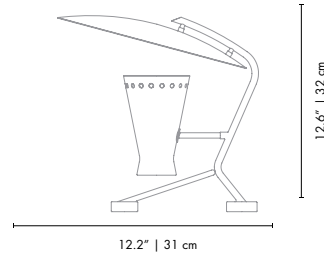

BARRY | TABLE

MATERIALS
BODY: Brass
SHADE: Aluminum
TOP COVER: Aluminum

WEIGHT
Approx.: 1.5 kg | 3.3 lbs

BULBS (40W)
1 x E14 Bulb (included) (bulbs not included for North America)

DIMENSIONS
WIDTH: 12.2" | 31 cm
HEIGHT: 12.6" | 32 cm
DEPTH: 13.4" | 34 cm

PACKAGE
(Cardboard Box)
HEIGHT: 14.96" | 38 cm
WIDTH: 14.96" | 38 cm
DEPTH: 13.78" | 35cm
0.05 m³ / 3,2kg

Black Glossy & Copper Plated   Black Glossy & Gold Plated   Black Glossy & Nickel Plated   White/Black Glossy & Copper Plated   White/Black Glossy & Gold Plated

BASIE | TABLE

MATERIALS
BODY: Brass
SHADE: Aluminum
BASE: Marble

WEIGHT
Approx.: 12 kg | 26.5 lbs

BULBS (40W)
2 x G9 Bulb (included) (bulbs not included for North America)

DIMENSIONS
WIDTH: 19.2" | 49 cm
HEIGHT: 19.6" | 50 cm
DEPTH: 16.1" | 41 cm

PACKAGE
(Cardboard Box)
HEIGHT: 22.44" | 57cm
WIDTH: 24.02" | 61 cm
DEPTH: 24.02" | 61cm
0.2120 m³ / 16kg