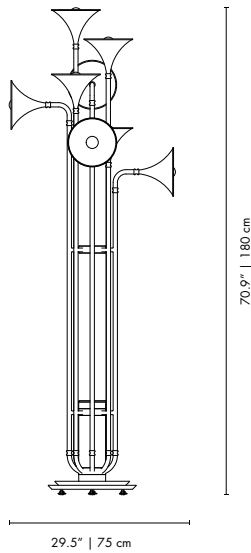

DIMENSIONS
HEIGHT: 70.9" | 180 cm
DEPTH: 24.8" | 63 cm

PACKAGE
(Cardboard Box)
WIDTH: 29.5" | 75 cm
HEIGHT: 74.8" | 190 cm
DEPTH: 29.5" | 75 cm
1.0687 m³ / 34.3 kg

Brushed Brass & White Copper White Gold & Black Nickel & Black Nickel & White