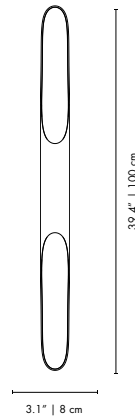

DIANA | WALL

MATERIALS
BODY: Brass
SHADE: Aluminum
COUNTERWEIGHT: Steel

WEIGHT
Approx.: 7 kg | 22 lbs

BULBS (40W)
1 x E27 Bulb (bulbs not included for North America)

DIMENSIONS
HEIGHT: 19.7" | 50 cm
DEPTH: 59.1" | 150 cm
WIDTH: 11.8" | 30 cm