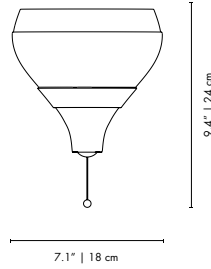

HANNA | WALL

MATERIALS
BODY: Brass
SHADE: Brass and Aluminum

WEIGHT
Approx.: 2 kg | 4.4 lbs

BULBS (40W)
1 x E27 Bulbs (included) (bulbs not included for North America)

DIMENSIONS
HEIGHT: 9.4" | 24 cm
WIDTH: 7.1" | 18 cm
DEPTH: 9.8" | 25 cm

PACKAGE
(Cardboard Box)
HEIGHT: 12.6" | 32 cm
WIDTH: 11.8" | 30 cm
DEPTH: 12.6" | 32 cm
0.031m³ / 2 kg