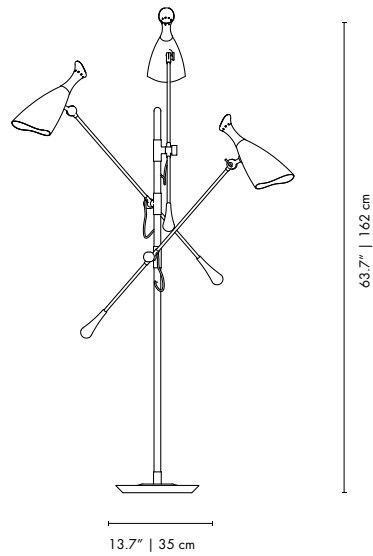

DIMENSIONS
 HEIGHT: 63.7" | 162 cm
 BASE DIAM.: 13.8" | 35 cm

PACKAGE
 (Cardboard Box)
 WIDTH: 27.5" | 70 cm
 HEIGHT: 64.9" | 165 cm
 DEPTH: 23.6" | 60 cm
 0.693 m³ / 29 kg

Gold & Black Copper & Black Copper & White Gold & White Nickel & Black