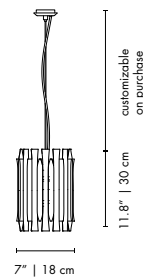

PACKAGE

(Cardboard Box)

28 x 28 x 40 cm

0.031 m³

Aged Brass

Black Lacquered

Brushed Nickel

Copper Plated

Nickel Plated