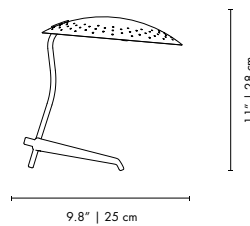

MEOLA | TABLE

MATERIALS
BODY: Brass
SHADE: Aluminum

WEIGHT
Approx.: 3 kg | 6.6 lbs

BULBS (40W)
1 x E14 Bulb (included) (bulbs not included for North America)

DIMENSIONS
HEIGHT: 11" | 28 cm
DIAM.: 9.8" | 25 cm

PACKAGE
(Cardboard Box)
HEIGHT: 11" | 40 cm
WIDTH: 15.75" | 30 cm
DEPTH: 15.75" | 30cm
0.64 m³ / 4 kg