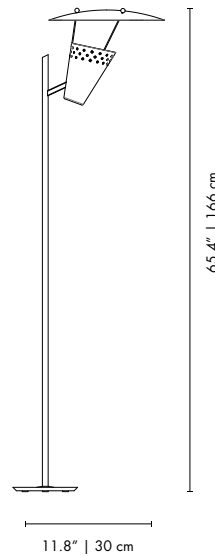

DIMENSIONS
HEIGHT: 65.4" | 166 cm
WIDTH: 11.8" | 30 cm
DEPTH: 9.8" | 25 cm

PACKAGE
(Cardboard Box)
WIDTH: 27.5" | 70 cm
HEIGHT: 71.5" | 181 cm
DEPTH: 22.8" | 58cm
0.7349 m³

MATHENY | FLOOR

MATERIALS
 BODY: Brass