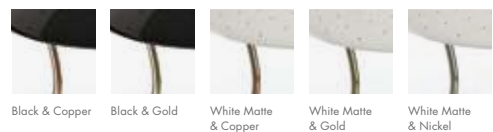

MEOLA | TABLE

MATERIALS
BODY: Brass
SHADE: Aluminum

WEIGHT
Approx.: 3 kg | 6.6 lbs

BULBS (40W)
1 x E14 Bulb (included) (bulbs not included for North America)

DIMENSIONS
HEIGHT: 11" | 28 cm
DIAM.: 9.8" | 25 cm

PACKAGE
(Cardboard Box)
HEIGHT: 11" | 40 cm
WIDTH: 15.75" | 30 cm
DEPTH: 15.75" | 30cm
0.64 m³ / 4 kg