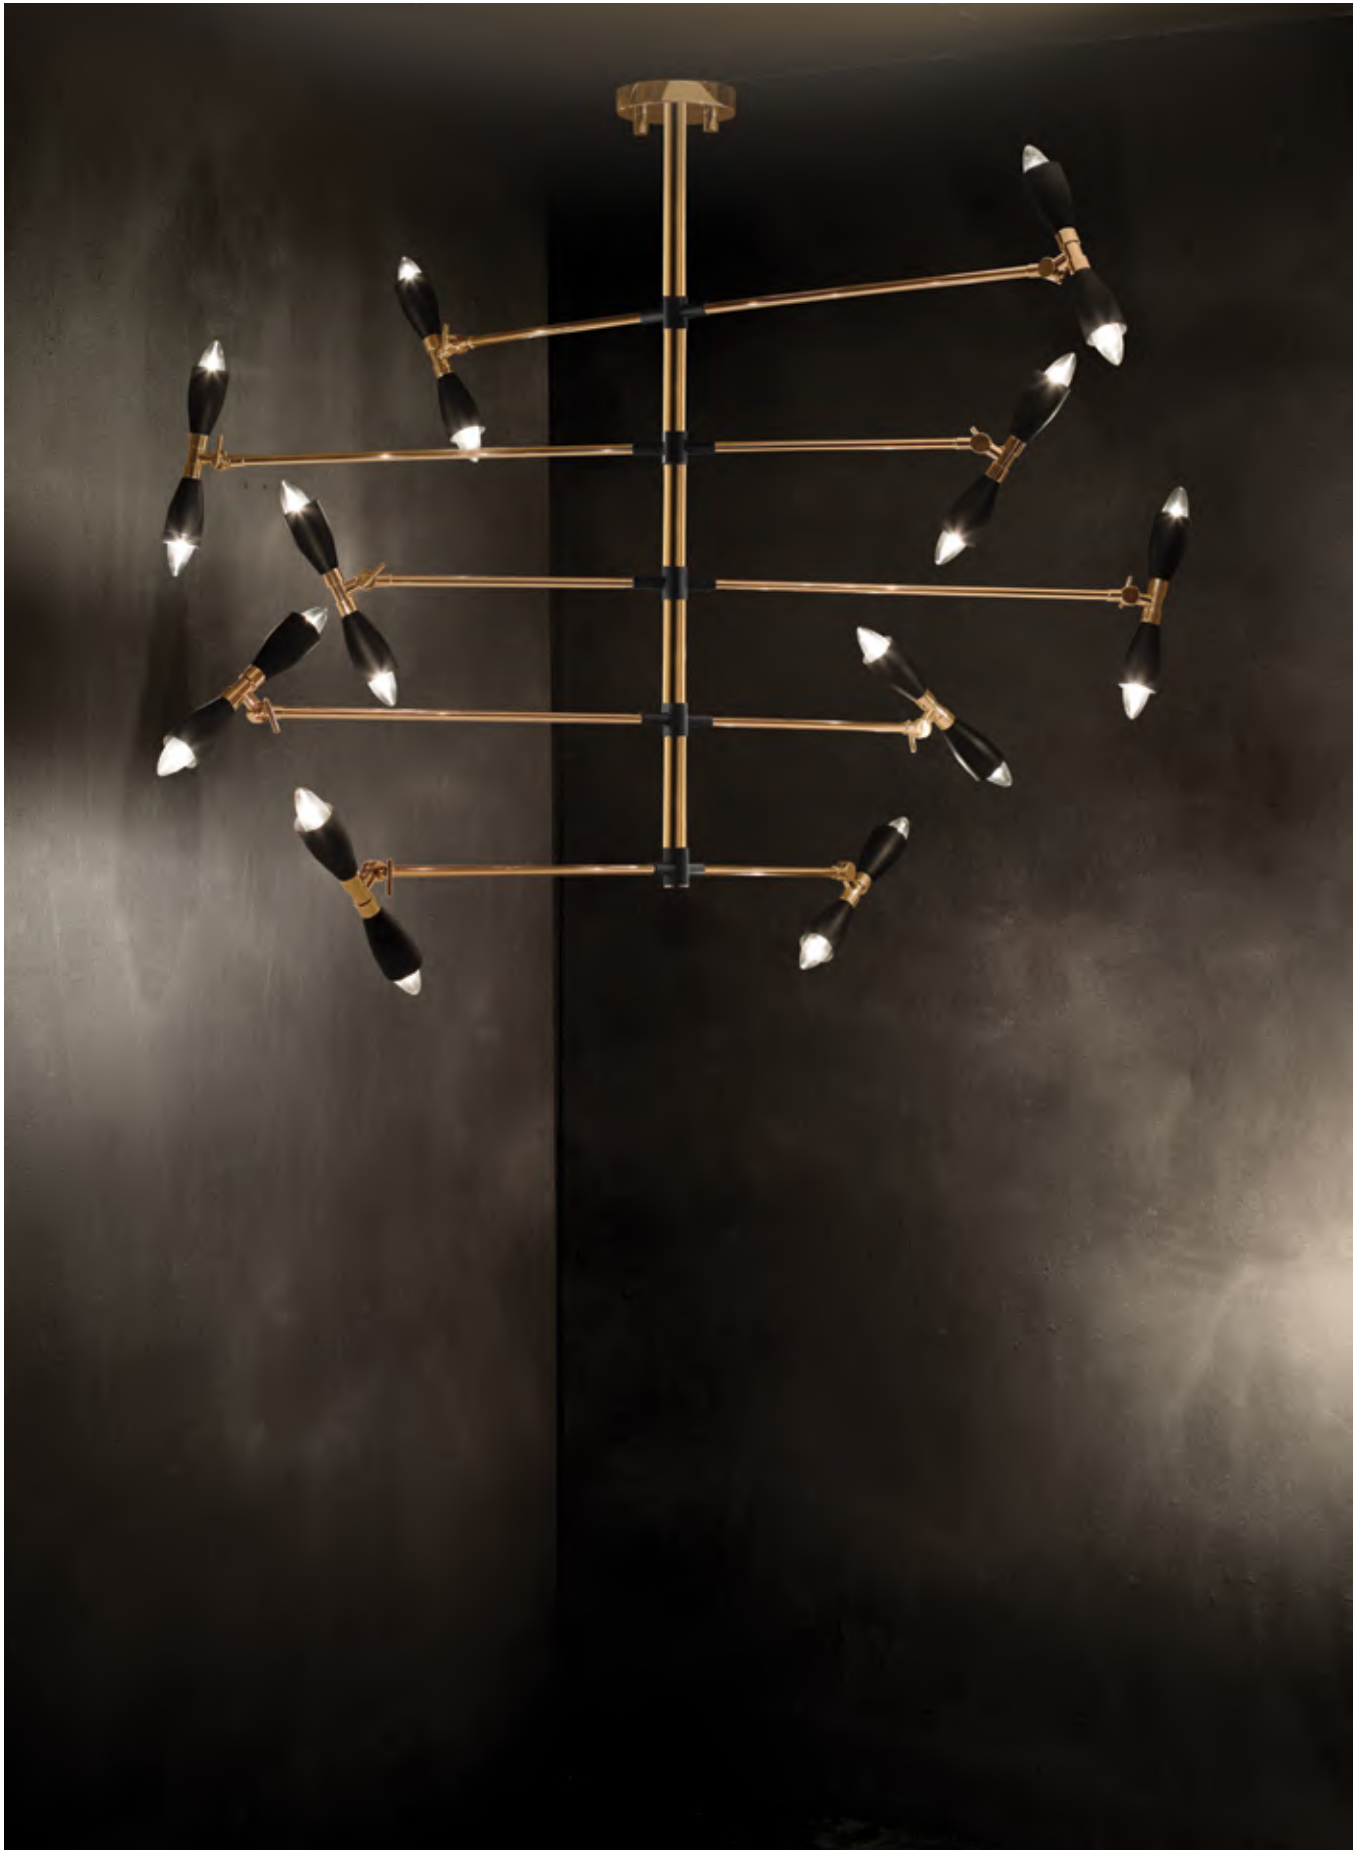

DIAM.: 6.3" | 16 cm

POLE HEIGHT: 39.4" | 100 cm (adjustable)
(customizable on purchase)

HANK

SUSPENSION LAMP

Inspired by the iconic mid-century era, Hank suspension light brings a graceful, organic shape to any room. Perfect for a mid-century modern interior, this lighting design offers the open look that is a great choice for today's demand of stylish interior. This dazzling lamp has its body in brass and its shade in aluminum. It's stunning telescopic tube has 27, 5" | 70 cm and its body is gold plated as its shade with black matte makes this an irresistible selection. When it comes to décor, this marvelous and inspiring piece is highly recommended in a mid-century hotel lobby or living room.

MATERIALS

BODY: Brass

SHADES: Aluminum and Brass

BULBS (40W)

20 x E14 Bulbs (2 per shade - included)
(bulbs not included for North America)

DIMENSIONS

DIAM.: 55.1" | 140 cm

HEIGHT: 36.2" | 92 cm

TELESCOPIC TUBE HEIGHT: 27.5" | 70 cm
(customizable on purchase)

HANNA CHANDELIER

SUSPENSION LAMP

Hanna modern chandelier is a breathtaking lighting design that is made in brass and aluminum with gold plated and white matte shades. Pair it with a modern or contemporary decor as a chic accent piece. This white chandelier is the perfect lighting option to compliment vintage and industrial decors. The gold plated finishes will add the final touches to any home decor. With 25 hanging lights suspended on black cord cables we recommend you E27 Bulbs. Inspired by the mid-century modern era, it can be used with the dimmer to achieve your desired effect.