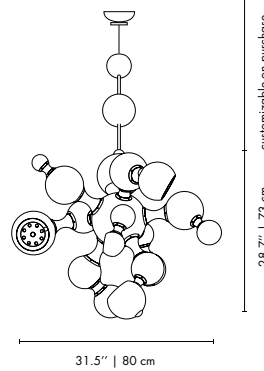

ATOMIC | SUSPENSION

MATERIALS

BODY: Brass and Steel
SHADES: Steel

WEIGHT

Approx: 25 kg | 55.1 lbs

BULBS (40W)

8x G9 Bulbs (bulbs not included for North America)

DIMENSIONS

TOTAL HEIGHT: 47.24" | 120cm

BODY HEIGHT: 28.7" | 73 cm

POLE HEIGHT: 18.5" | 47cm

STANDARD CABLE HEIGHT 100cm: (customizable on purchase)

DIAM: 31.5" | 80 cm

CORD HEIGHT: Adjustable 39.4" | 100 cm
(customizable on purchase)

PACKAGE

(Cardboard Box)

HEIGHT: 39.37" | 100cm

WIDTH: 33.46" | 85 cm

DEPTH: 33.46" | 85cm

100 x 85 x 85 cm

0.7225 m³ / 27 kg

ATOMIC CEILING | SUSPENSION

MATERIALS

BODY: Brass and Steel
SHADES: Steel

WEIGHT

Approx: 20 kg | 44 lbs

BULBS (40W)

8x G9 Bulbs (bulbs not included for North America)

DIMENSIONS

HEIGHT: 19.7" | 50 cm

DIAM: 34.6" | 88 cm