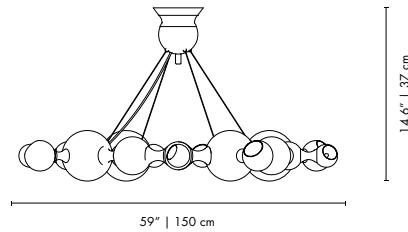

DIAM: 59" | 150 cm

STANDARD CABLE HEIGHT 100cm: (customizable on purchase)

PACKAGE

(Cardboard Box)

45 x 135 x 135 cm

0.82 m³ / 36 kg

Black Glossy & Copper Plated

Glossy Black & Nickel