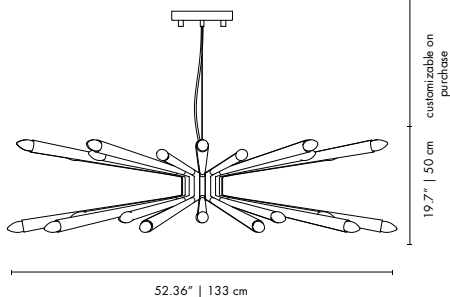

DORSEY | SUSPENSION

MATERIALS
BODY: Brass
SHADE: Aluminum

WEIGHT
Approx.: 15 kg | 33 lbs

BULBS (3W)
40 x E14 Bulb LED / 2700K (included) (bulbs not included for North America)

DIMENSIONS
WIDTH: 52.36" | 133 cm
HEIGHT: 19.7" | 50 cm
TELESCOPIC TUBE HEIGHT: 27.6" | 70 cm (adjustable)
(customizable on purchase)

PACKAGE
(Cardboard Box)
HEIGHT: 23.62" | 60cm
WIDTH: 53.15" | 135 cm
DEPTH: 53.15" | 135cm
1.09m³ / 20 kg

DUKE | SUSPENSION

MATERIALS
BODY: Brass
SHADE: Aluminum
WIRE: Textile

WEIGHT
Approx.: 9 kg | 19.8 lbs (3 arms)

BULBS (40W)
18 x G9 Bulbs (included) (bulbs not included for North America)

DIMENSIONS
HEIGHT: 13.8" | 35 cm
WIDTH: 66" | 168 cm
CORD HEIGHT: 25.6" | 65 cm (adjustable)
(customizable on purchase)
Cable height between arms: 11.81" | 30cm

PACKAGE
(Cardboard Box)
HEIGHT: 66.93" | 170cm
WIDTH: 27.56" | 70 cm
DEPTH: 23.62" | 60cm
0.714 m³/21.5 kg