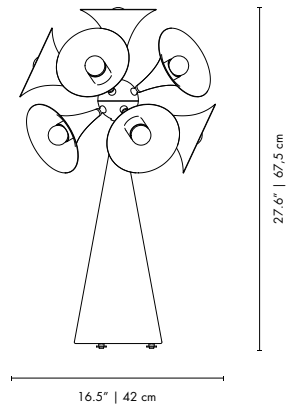

BILLY | TABLE

MATERIALS
BODY: Brass
SHADE: Aluminum and Brass
WIRE: Textile

WEIGHT
Approx.: 5.7 kg | 12.5 lbs

BULBS (40W)
2 x G9 Bulb (included) (bulbs not included for North America)

DIMENSIONS
HEIGHT: Min. 15.8" | 40 cm Max. 23.6" | 60 cm
WIDTH: 9.8" | 25 cm
DEPTH: 7.9" | 20 cm

PACKAGE
(Cardboard Box)
HEIGHT: 25.59" | 65cm
WIDTH: 15.75" | 40 cm
DEPTH: 15.75" | 40cm
0.104 m³/9.2 Kg

BOTTI | TABLE

MATERIALS
BODY: Nero Marquina and Brass
SHADE: Brass

WEIGHT
Approx.: 25 kg | 55 lbs

BULBS (40W)
11 x E14 Silver Crown Bulbs (included) (bulbs not included for North America)

DIMENSIONS
HEIGHT: 27.6" | 67.5 cm
DIAMETER: 16.5" | 42 cm

PACKAGE
(Plywood Box)
HEIGHT: 35.43" | 90cm
WIDTH: 21.65" | 55 cm
DEPTH: 21.65" | 55cm
0.272 m³ / 30 kg