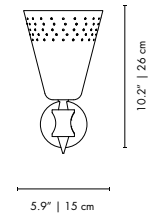

CHARLES | WALL

MATERIALS
BODY: Brass
SHADE: Brass

WEIGHT
Approx.: 1 kg | 2.2 lbs

BULBS (40W)
1 x E27 Bulb (included) (bulbs not included for North America)

DIMENSIONS
HEIGHT: 10.2" | 26 cm
WIDTH: 5.9" | 15 cm
DEPTH: 6.3" | 16 cm

PACKAGE
(Cardboard Box)
HEIGHT: 15.8" | 40 cm
WIDTH: 8.7" | 22 cm
DEPTH: 9.5" | 24 cm
0.021 m³ / 1.5 kg