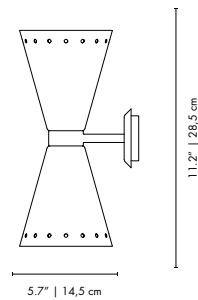

PIAZZOLLA | WALL

MATERIALS
BODY: Brass
SHADE: Brass and Aluminum

WEIGHT
Approx.: 1.2 kg | 2.6 lbs

BULBS (40W)
2x E27 Bulb (included) (bulbs not included for North America)

DIMENSIONS
HEIGHT: 11.2" | 28.5 cm
WIDTH: 5.7" | 14.5 cm
DEPTH: 7.5" | 19 cm

PACKAGE
(Cardboard Box)
HEIGHT: 15.8" | 40 cm
WIDTH: 8.7" | 22 cm
DEPTH: 9.8" | 25 cm
0.022 m³ / 1.8 kg