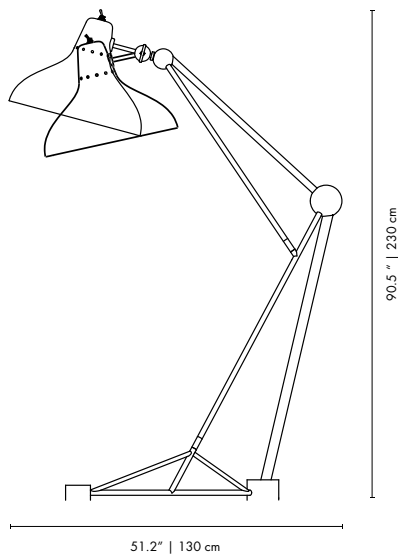

COLTRANE | FLOOR

MATERIALS
BODY: Brass and Aluminum
SHADE: Steel

WEIGHT
Approx.: 15 kg | 33 lbs

BULBS (40W)
6 x Gu10 Bulbs (included) (bulbs not included for North America)

DIMENSIONS
HEIGHT: 68.9" | 175 cm
DIAM.: 11.8" | 30 cm

PACKAGE
(Cardboard Box)
WIDTH: 18.1" | 46 cm
HEIGHT: 78.7" | 200 cm
DEPTH: 18.1" | 46 cm
0.4232 m³ / 26 kg

DIANA XL | FLOOR

MATERIALS
BODY: Steel
SHADE: Aluminum

WEIGHT
Approx.: 45 kg | 39.7 lbs

BULBS (40W)
1 x E27 Bulb (included) (bulbs not included for North America)

DIMENSIONS
WIDTH: 51.2" | 130 cm
HEIGHT: 90.5" | 230 cm
DEPTH: 59" | 150 cm

PACKAGE
(Cardboard Boxes)
Vol.1:
WIDTH: 47.2" | 120 cm
HEIGHT: 47.2" | 120 cm
DEPTH: 17.7" | 45 cm

Vol.2:
WIDTH: 29.5" | 75 cm
HEIGHT: 29.5" | 75 cm
DEPTH: 24.4" | 62 cm
0.65 + 0.35 m³ / 61 kg