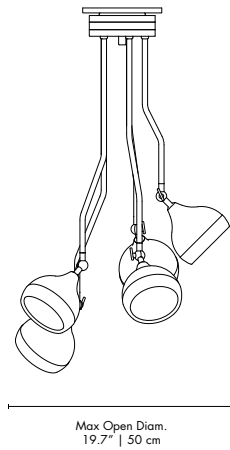

HANNA PENDANT | SUSPENSION

MATERIALS
BODY: Brass
SHADES: Aluminum and Brass

WEIGHT
Approx.: 18 kg | 39.6 lbs

BULBS (40W)
5x E27 Bulbs (included) (bulbs not included for North America)

DIMENSIONS
Maximum Open DIAM: 19.7" | 50 cm
HEIGHT: 47.2" | 120 cm
(customizable on purchase)

PACKAGE
(Cardboard Box)
HEIGHT: 48.03" | 122cm
WIDTH: 27.56" | 70 cm
DEPTH: 23.62" | 60cm
0.5124 m³ / 21 kg