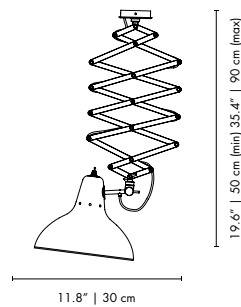

DIANA | SUSPENSION

MATERIALS
BODY: Brass
SHADE: Aluminum
WIRE: Textile

WEIGHT
Approx.: 5 kg | 11 lbs

BULBS (40W)
1 x E27 Bulb (included)) (bulbs not included for North America)

DIMENSIONS
WIDTH: 11.8" | 30 cm
HEIGHT: 19.6" | 50 cm(min) 35.4" | 90 cm(max)
LENGTH: 17.7" | 45 cm

PACKAGE
(Cardboard Box)
40 x 40 x 70 cm
0.112 m³ / 8 kg