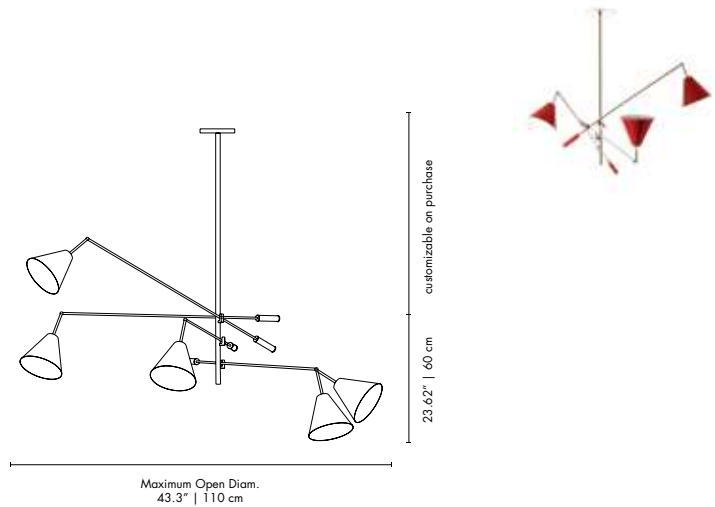

SINATRA | SUSPENSION

MATERIALS
BODY: Brass
SHADE: Aluminum
COUNTER WEIGHT: Steel

WEIGHT
Approx. 15 kg | 33 lbs

BULBS (40W)
3 x E27 Bulbs (included) (bulbs not included for North America)

DIMENSIONS
TOTAL CENTRAL ROD HEIGHT
(from the bottom to the connection with adjustable point): 23.62"
| 60 cm
ADJUSTABLE POLE HEIGHT: (customizable on purchase)
Maximum Open DIAM: 43.3" | 110 cm

PACKAGE
(Cardboard Box)
HEIGHT: 51.18" | 130cm
WIDTH: 23.62" | 60 cm
DEPTH: 27.56" | 70cm
0.546 m³ / 20 kg