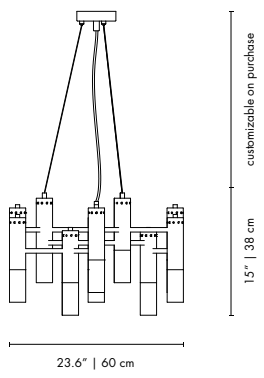

IKE | SUSPENSION

MATERIALS
BODY: Brass
SHADES: Brass and Aluminum

WEIGHT
Approx.: 9.5 kg | 21 lbs

BULBS (40W)
13 x G9 Bulbs (included) (bulbs not included for North America)

DIMENSIONS
BODY HEIGHT: 15" | 38 cm
DIAM.: 23.6" | 60 cm
CORD HEIGHT: 39.4" | 100 cm(adjutable)
(customizable on purchase)

PACKAGE
(Cardboard Box)
HEIGHT: 18.11" | 46cm
WIDTH: 29.53" | 75 cm
DEPTH: 29.53" | 75cm
0.2587 m³ / 17 kg