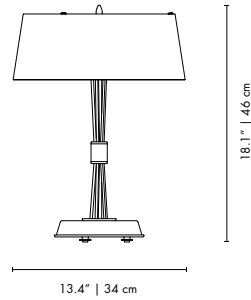

MILES | TABLE

MATERIALS
BODY: Brass
SHADE: Aluminum

WEIGHT
Approx.: 4 kg | 8.8 lbs

BULBS (40W)
3 x E27 Bulbs (included)
(bulbs not included for North America)

DIMENSIONS
HEIGHT: 18.1" | 46 cm
DIAM.: 13.4" | 34 cm

PACKAGE
(Cardboard Box)
HEIGHT: 29.53" | 75cm
WIDTH: 15.75" | 40 cm
DEPTH: 15.75" | 40cm
0.225 m³ / 10.5 kg

Black & Copper   Black & Gold   White & Copper   White & Gold   White & Nickel

TURNER | TABLE

MATERIALS
BODY: Brass
SHADE: Aluminum

WEIGHT
Approx.: 7.5 kg | 16.5 lbs

BULBS (40W)
3 x G9 Bulbs (included) (bulbs not included for North America)

DIMENSIONS
HEIGHT: 23.6" | 60 cm
DIAM.: 11.8" | 34 cm

PACKAGE
(Cardboard Box)
HEIGHT: 28.35" | 72cm
WIDTH: 17.72" | 45 cm
DEPTH: 17.72" | 45cm
0.146 m³ / 12.8 kg