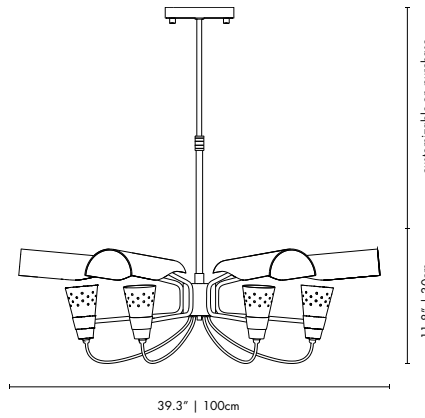

JACKSON | SUSPENSION

BODY: Brass
SHADES: Aluminum and Brass
WIRE: Textile

WEIGHT
Approx. 15 kg | 33 lbs

BULBS (40W)
6 x G40 Bulbs (included) (for USA not included)

DIMENSIONS
HEIGHT: 11.8" | 30 cm
DIAMETER: 39.3" | 100 cm
TELESCOPIC TUBE: 11.8" - 23.6" | 30 - 60 cm
TELESCOPIC TUBE HEIGHT: 27.5" | 70 cm
(customizable on purchase)

PACKAGE
(Cardboard Box)
96 x 96 x 46 cm
0.4239 m³ / 21 kg

KRAVITZ | SUSPENSION

MATERIALS
BODY: Aluminum

WEIGHT
Approx. 50 kg | 110 lbs

BULBS (1W)
86 x CREE LED

DIMENSIONS
HEIGHT: 25.6" | 65cm
DIAMETER: 24.4" | 62 cm
CORD HEIGHT: 39.4" | 100 cm (adjustable)
(customizable on purchase)

PACKAGE
(Plywood Box)
95 x 85 x 85 cm
0.686 m³ / 80 kg