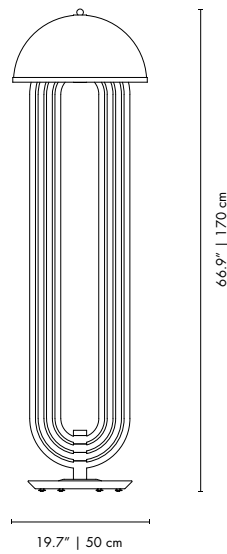

PACKAGE
(Cardboard Box)
HEIGHT: 72.8" | 185cm
WIDTH: 29.5" | 75cm
DEPTH: 29.5" | 75cm
1.04 m³ | 38 kg

TABLE LAMPS

AMY | TABLE

MATERIALS
 BODY: Brass
 SHADE: Aluminum

WEIGHT
 Approx.: 2.5 kg | 5.5 lbs

BULBS (40W)
 2 x E14 (included) (bulbs not included for North America)