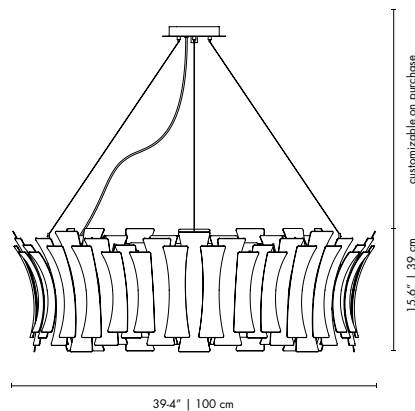

ETTA ROUND | SUSPENSION

MATERIALS
BODY: Brass

WEIGHT
Approx.: 40 kg | 88 lbs

BULBS (40 w)
24 x G9 Bulbs (included) (bulbs not included for North America)

DIMENSIONS
BODY HEIGHT: 15.6" | 39 cm
DIAM.: 39.4" | 100 cm
STANDARD CORD HEIGHT: 39.4" | 100 cm (adjustable)
(customizable on purchase)

PACKAGE
HEIGHT: 22.83" | 58cm
WIDTH: 34.65" | 108 cm
DEPTH: 34.65" | 108cm
0.68 m³ / 73 kg