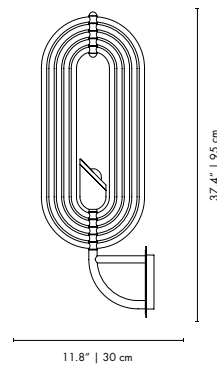

TURNER | WALL

MATERIALS
BODY: Brass
SHADE: Aluminum

WEIGHT
Approx.: 5.7 kg | 12.6 lbs

BULBS (40W)
1 x E27 Bulb (included) (bulbs not included for North America)

DIMENSIONS
HEIGHT: 37.4" | 95 cm
WIDTH: 11.8" | 30 cm
DEPTH: 12.6" | 32 cm

PACKAGE
(Cardboard Box)
HEIGHT: 17.7" | 45 cm
WIDTH: 40.6" | 103 cm
DEPTH: 17.7" | 45 cm
0.209 m³ / 5.6Kg