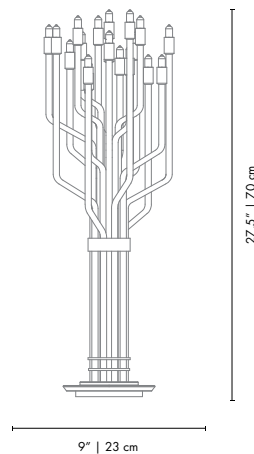

DONNA | TABLE

MATERIALS
BODY: Brass and Estremoz Marble
SHADE: Brass

WEIGHT
Approx.: 20 kg | 44 lbs

BULBS (40W)
6 x G9 Bulbs (included) (bulbs not included for North America)

DIMENSIONS
HEIGHT: 27.6" | 70 cm
DIAM.: 9.8" | 25 cm

PACKAGE
(Cardboard Box)
HEIGHT: 31.5" | 80cm
WIDTH: 15.75" | 40 cm
DEPTH: 15.75" | 40cm
0.128 m³ / 24 Kg

JANIS | TABLE

MATERIALS
BODY: Brass

WEIGHT
Approx.: 11 kg | 24.3 lbs

BULBS (40W)
12 x G9 Bulbs (included)
(bulbs not included for North America)

DIMENSIONS
WIDTH: 9" | 23 cm
HEIGHT: 27.5" | 70 cm
DEPTH: 9" | 23 cm

PACKAGE
(Cardboard Box)
HEIGHT: 32.68" | 83cm
WIDTH: 14.96" | 38 cm
DEPTH: 14.96" | 38m
0.1198 m³ / 14 Kg