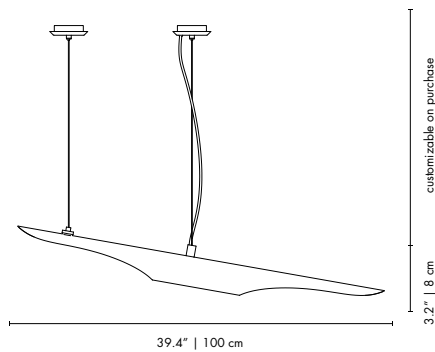

COLTRANE | SUSPENSION

MATERIALS

WIRE: Steel Cords and Magnetic Disc (per tube)
CANOPY: Brass
SHADE: Steel

WEIGHT

Approx.: 5 kg | 11 lbs (per tube)

BULBS (40W)

2 x Gu10 (per tube) (included)) (bulbs not included for North America)

DIMENSIONS

TUBE DIAM.: 3.2" | 8 cm
WIDTH: 39.4" | 100 cm
CORD HEIGHT: 59" | 150 cm (adjustable)
(customizable on purchase)

PACKAGE

(Cardboard Box)
118 x 22 x 22 cm
0.0571 m³ / 5.5 kg