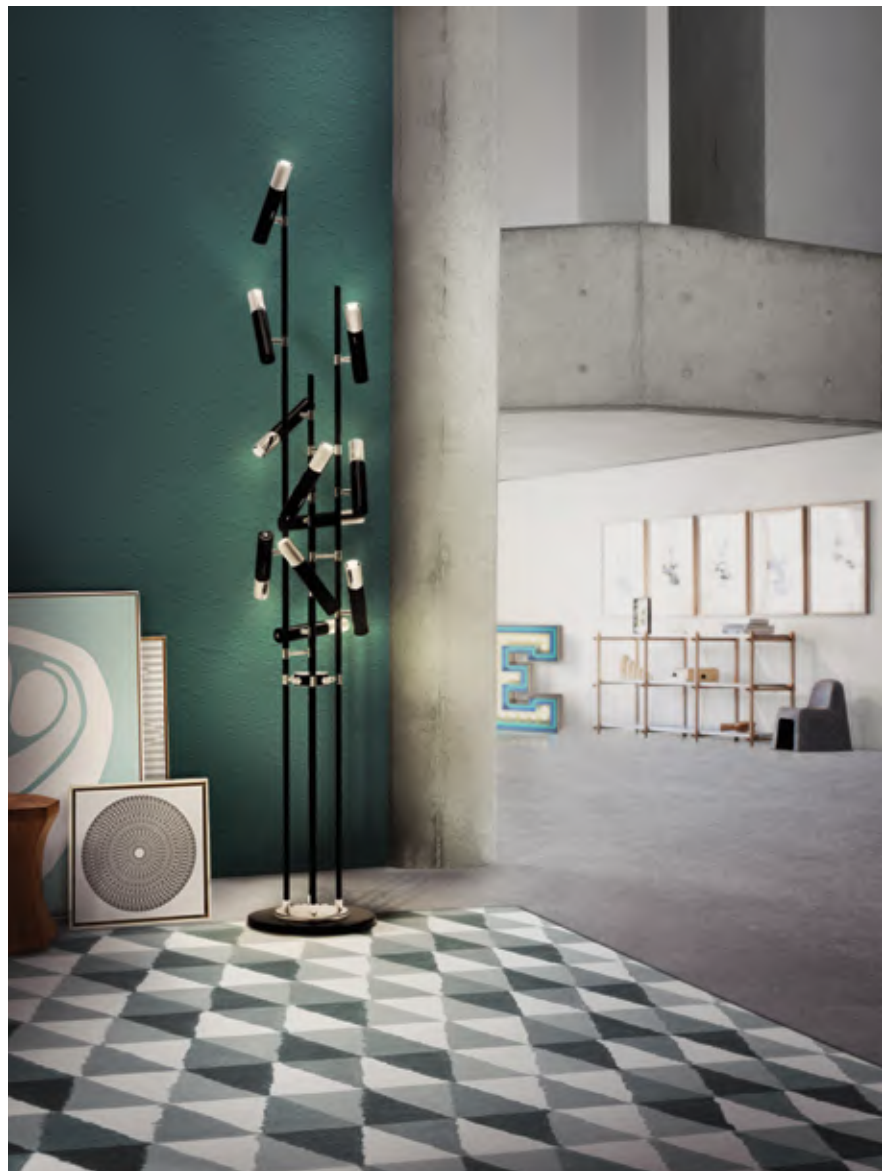

Ike 3 - Approx.: 12 kg | 26.4 lbs
 Ike 10 - Approx.: 22 kg | 49 lbs

BULBS (40 w)

Ike 3 - 3 x G9 Bulbs (included)
 Ike 10 - 10 x G9 Bulbs (included)
 (bulbs not included for North America)

DIMENSIONS

Ike 3
HEIGHT: 70.8" | 180 cm
DIAM.: 15.7" | 40cm

Ike 10
HEIGHT: 75.6" | 192 cm
DIAM.: 17.3" | 44cm

JACKSON

FLOOR LAMP

From music to cinema, or even design, Michael Jackson was and still is one of the greatest icons of all times. That's why DelightFULL's designers decided to pay a tribute to this amazing performer, by designing one fabulous piece that embodies rhythm, exposed mechanical elements, and luxurious finishes, never forgetting the inspirations for the 80s. We present you Jackson floor lamp.