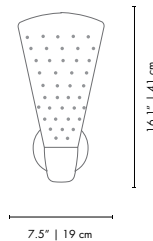

DIZZY | WALL

MATERIALS
BODY: Brass
SHADE: Brass

WEIGHT
Approx.: 1 kg | 2.2 lbs

BULBS (40W)
1 x E27 Bulb (bulbs not included for North America)

DIMENSIONS
HEIGHT: 16.1" | 41 cm
WIDTH: 7.5" | 19 cm
DEPTH: 8.7" | 22 cm

PACKAGE
(Cardboard Box)
HEIGHT: 18.5" | 47 cm
WIDTH: 8.3" | 21 cm
DEPTH: 10.6" | 27 cm
0.0267 m³ / 2 kg