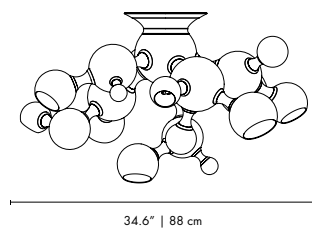

PACKAGE

(Cardboard Box)

HEIGHT: 24.8" | 63cm

WIDTH: 37.4" | 95 cm

DEPTH: 37.4" | 95 cm

0.57 m³ / 32 kg