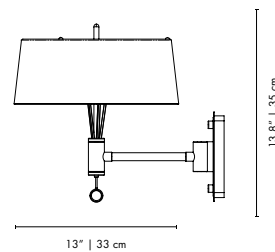

DIMENSIONS
HEIGHT: 13.8" | 35 cm
WIDTH: 13" | 33 cm
DEPTH: 16.5" | 42 cm

PACKAGE
(Cardboard Box)
HEIGHT: 18.1" | 46 cm
WIDTH: 15.6" | 40 cm
DEPTH: 18.1" | 46 cm
0.0846 m³ / 7.5 kg

NORAH | WALL

MATERIALS
 BODY: Brass
 BULB HOLDER: Aluminum