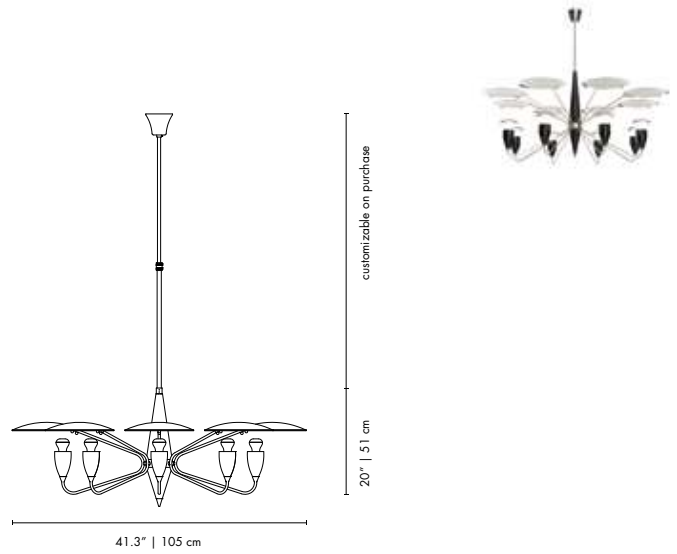

PEGGY | SUSPENSION

MATERIALS

BODY: Brass and Wood
SHADE: Aluminum
TOP COVER: Steel

WEIGHT

Approx.: 8 kg | 17.6 lbs

BULBS (40W)

8 x E14 Reflector Bulbs (included) (E12 for USA not included)

DIMENSIONS

HEIGHT: 20" | 51 cm
DIAM.: 41.3" | 105 cm
POLE HEIGHT: 39.4" | 100 cm
(customizable on purchase)

PACKAGE

(Cardboard Box)
106 x 106 x 57 cm
0.6405 m³ / 23,4kg