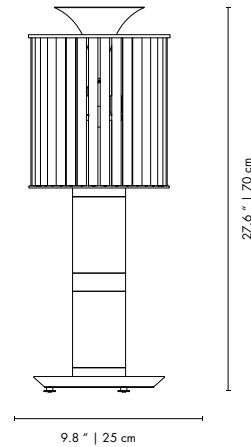

DONNA | TABLE

MATERIALS
BODY: Brass and Estremoz Marble
SHADE: Brass

WEIGHT
Approx.: 20 kg | 44 lbs

BULBS (40W)
6 x G9 Bulbs (included) (bulbs not included for North America)

DIMENSIONS
HEIGHT: 27.6" | 70 cm
DIAM.: 9.8" | 25 cm

PACKAGE
(Cardboard Box)
HEIGHT: 31.5" | 80cm
WIDTH: 15.75" | 40 cm
DEPTH: 15.75" | 40cm
0.128 m³ / 24 Kg

JANIS | TABLE

MATERIALS
BODY: Brass

WEIGHT
Approx.: 11 kg | 24.3 lbs

BULBS (40W)
12 x G9 Bulbs (included)
(bulbs not included for North America)

DIMENSIONS
WIDTH: 9" | 23 cm
HEIGHT: 27.5" | 70 cm
DEPTH: 9" | 23 cm

PACKAGE
(Cardboard Box)
HEIGHT: 32.68" | 83cm
WIDTH: 14.96" | 38 cm
DEPTH: 14.96" | 38m
0.1198 m³ / 14 Kg