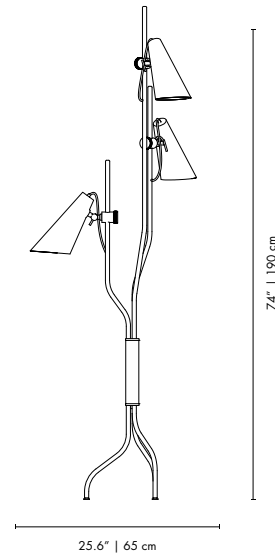

DUKE | FLOOR

MATERIALS
BODY: Brass
SHADE: Aluminum and Brass
WIRE: Textile

WEIGHT
Approx.: 18 kg | 39.68 lbs

BULBS (40W)
9x G9 Bulbs (included) (bulbs not included for North America)

DIMENSIONS
HEIGHT: 63.7" | 162 cm
BASE DIAM.: 13.8" | 35 cm

PACKAGE
(Cardboard Box)
WIDTH: 27.5" | 70 cm
HEIGHT: 64.9" | 165 cm
DEPTH: 23.6" | 60 cm
0.693 m³ / 29 kg

EVANS | FLOOR

MATERIALS
BODY: Brass
SHADE: Aluminum
WIRE: Textile

WEIGHT
Approx.: 8 kg | 17.6 lbs

BULBS (40W)
3 x E27 Bulbs (included) (bulbs not included for North America)

DIMENSIONS
HEIGHT: 74" | 190 cm
DIAM.: 25.6" | 65 cm

PACKAGE
(Cardboard Box)
WIDTH: 27.6" | 70 cm
HEIGHT: 77.2" | 196 cm
DEPTH: 23.6" | 60 cm
0.8232 m³ / 21.5 kg