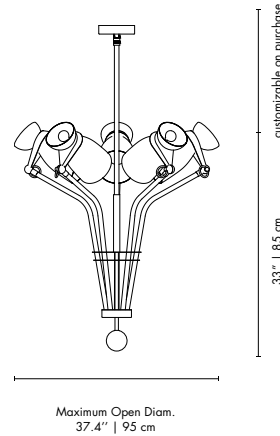

AMY | SUSPENSION

MATERIALS

BODY: Brass and Aluminum
SHADE: Aluminum

WEIGHT

Approx.: 15 kg | 33 lbs

BULBS (40W)

10 x E14 Bulbs (included) (bulbs not included for North America)

DIMENSIONS

HEIGHT: 33" | 85 cm
Maximum Open DIAM: 37.4" | 95 cm
TELESCOPIC TUBE: 5.9" - 17.7" | 15 - 45 cm
TELESCOPIC TUBE HEIGHT: 27.5" | 70 cm
(customizable on purchase)

PACKAGE

(Cardboard Box)
HEIGHT: 34.65" | 88cm
WIDTH: 33.07" | 84 cm
DEPTH: 33.07" | 84cm
0.6209 m³/ 21 kg

ARETHA | SUSPENSION

MATERIALS

BODY: Brass
BULB HOLDER: Aluminum

WEIGHT

Approx.: 7 kg | 15.4 lbs

BULBS (40W)

24 x E14 Bulbs (included) (bulbs not included for North America)

DIMENSIONS

BODY HEIGHT: 12.2" | 31 cm
DIAM: 40.9" | 104 cm
STANDARD POLE HEIGHT: 39.4" | 100 cm
(customizable on purchase)

PACKAGE

(Cardboard Box)
HEIGHT: 16.93" | 43cm
WIDTH: 46.67" | 116 cm
DEPTH: 46.67" | 116cm
0.5786 m³/21 kg