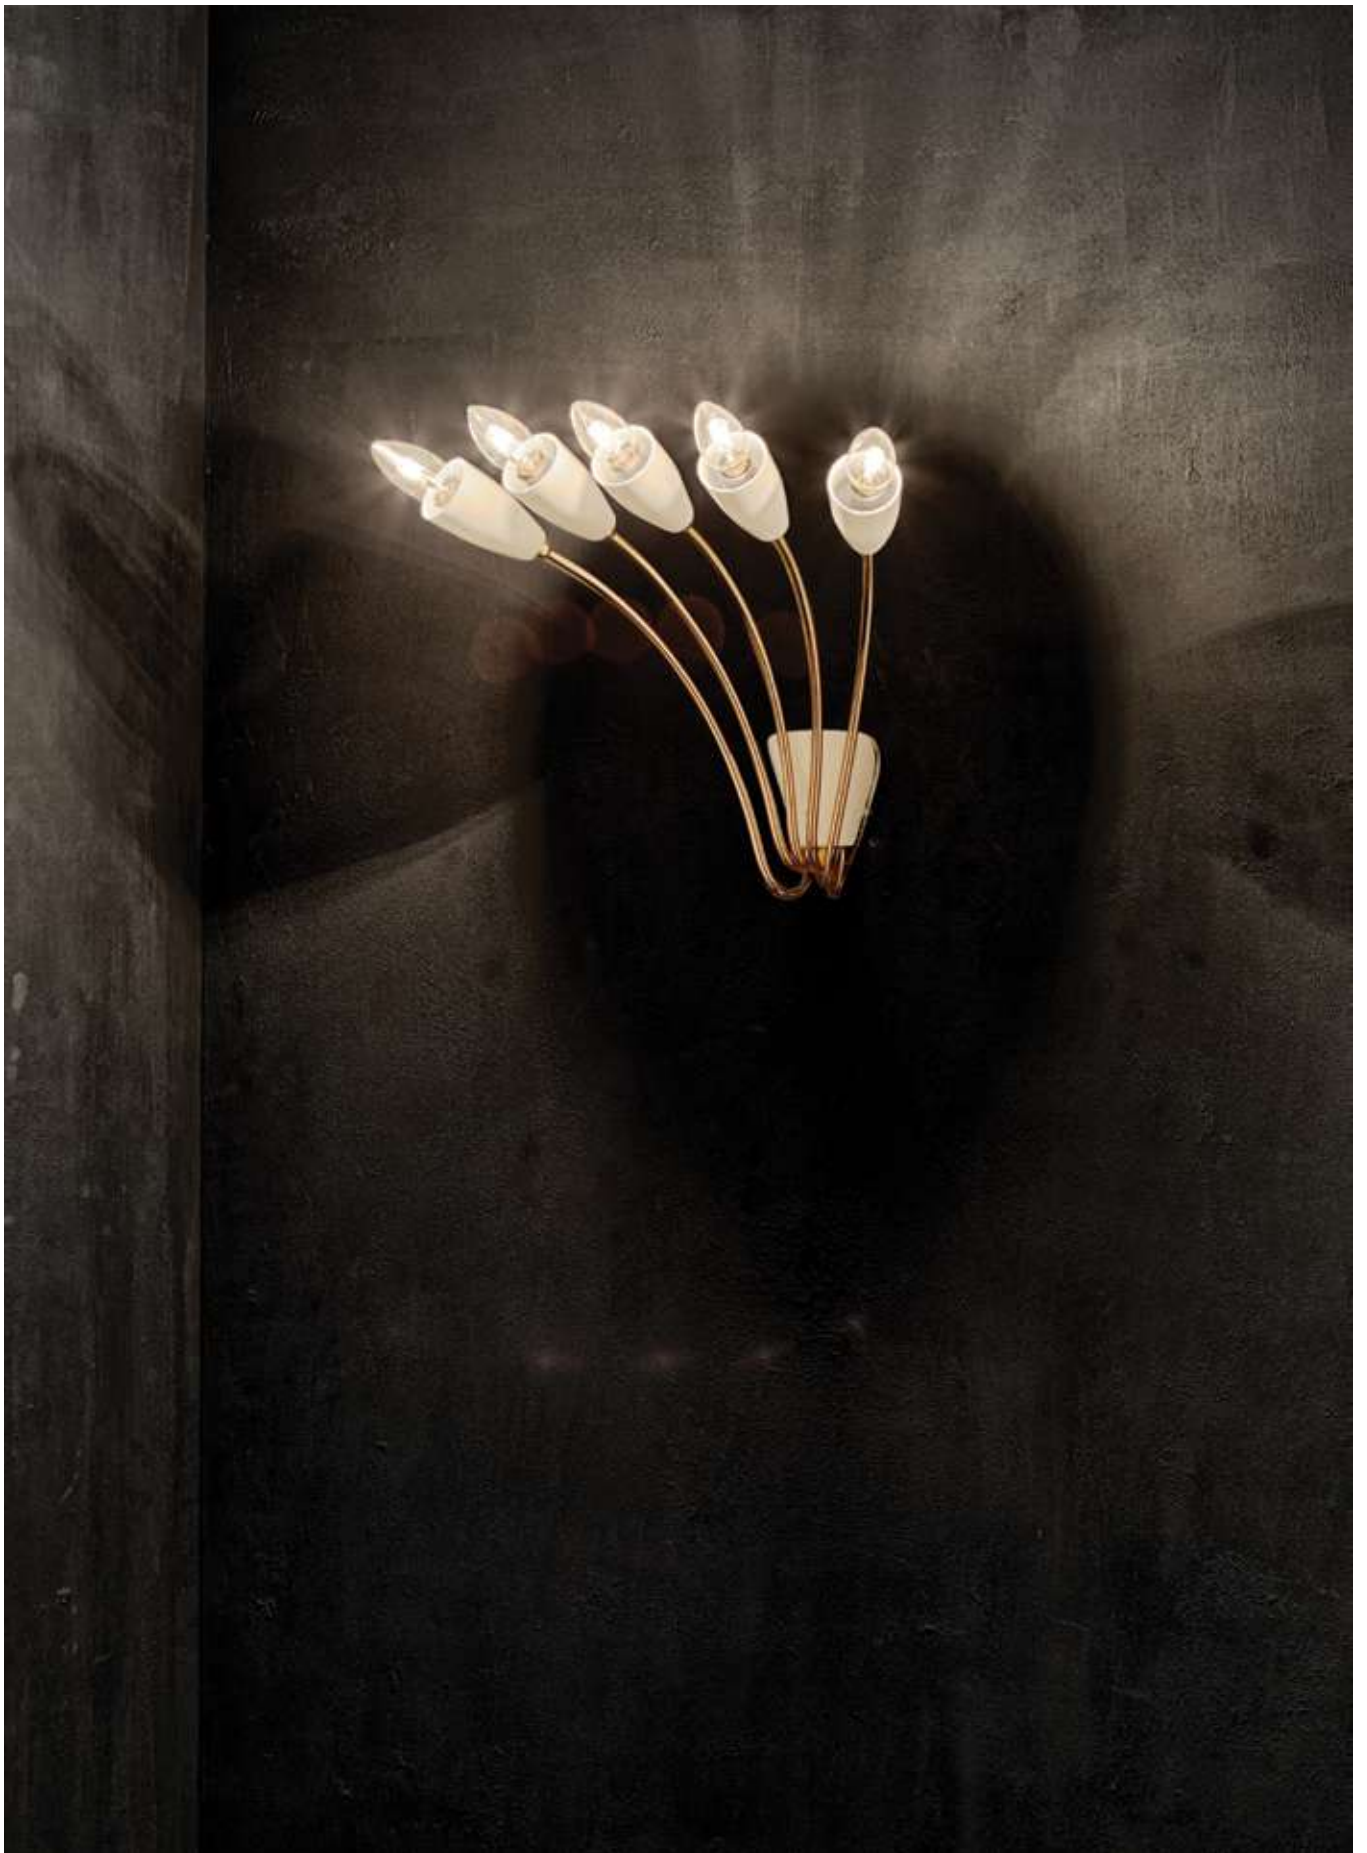

DIMENSIONS

HEIGHT: 13.8" | 35 cm

WIDTH: 13" | 33 cm

DEPTH: 16.5" | 42 cm

NORAH

WALL LAMP

Due to its delicate and curved forms, Norah wall lamp has a vintage style that will transmit a sense of elegance and sophistication in every single space. This decorative wall light consists of five fixed arms made of brass with nickel plated and glossy black finishes. The wall lamp bulb holders are made in aluminum with a matte black finish. With five bulbs, this interior wall sconce includes E14 Bulbs (E12 for USA, not included). You can customize Norah with any RAL color of your choosing, in order to adapt this interior wall light to every room in your mid-century modern design. Going as high as 15.7 inches, Norah wall lamp will sit beautifully next to a piece of art in your living room decor.

DIMENSIONS

HEIGHT: 15.7" | 40 cm

WIDTH: 13.8" | 35 cm

DEPTH: 12.2" | 31 cm

PARKER

WALL LAMP

Parker is a golden wall lamp with a stilnovo sconce full of jazz groove. With a mid-century modern design and with a complex, sleek design, this mid-century modern lamp is going to fit perfectly in every single room of your home design. DelightFULL's designers have created a modern wall sconce 100% handmade in brass with a gold plated finishes. However, you can customize the finishes of this mid-century modern lamp in order to look better in your interior style. All in all, its sophisticated golden brass tubes will light up the finest restaurants, lobbies and contemporary settings. We recommend you to use G9 bulbs (included).