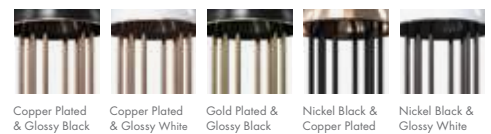

TURNER | WALL

MATERIALS
BODY: Brass
SHADE: Aluminum

WEIGHT
Approx.: 5.7 kg | 12.6 lbs

BULBS (40W)
1 x E27 Bulb (included) (bulbs not included for North America)

DIMENSIONS
HEIGHT: 37.4" | 95 cm
WIDTH: 11.8" | 30 cm
DEPTH: 12.6" | 32 cm

PACKAGE
(Cardboard Box)
HEIGHT: 17.7" | 45 cm
WIDTH: 40.6" | 103 cm
DEPTH: 17.7" | 45 cm
0.209 m³ / 5.6Kg