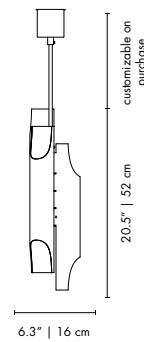

Black Glossy & Gold Powder Inside

Copper Plated & Grey Powder Inside

Gold Plated & Gold Powder Inside

Gold Plated & Grey Powder Inside

Nickel Black & Gold Powder Inside