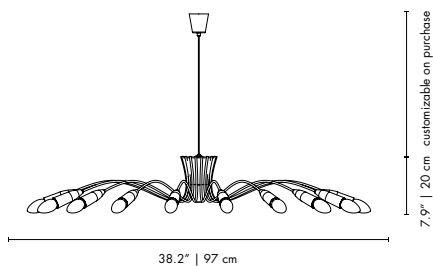

NORAH | SUSPENSION

MATERIALS
BODY: Brass
BULB HOLDER: Aluminum

WEIGHT
Approx.: 5.8 kg | 12.8 lbs

BULBS (40W)
17 x E14 Bulbs (included) (E12 for USA not included)

DIMENSIONS
HEIGHT: 7.9" | 20 cm
DIAM.: 38.2" | 97 cm
POLE HEIGHT: 27.5" | 70 cm
(customizable on purchase)

PACKAGE
(Cardboard Box)
110 x 110 x 40 cm
0.484 m³ / 20 kg