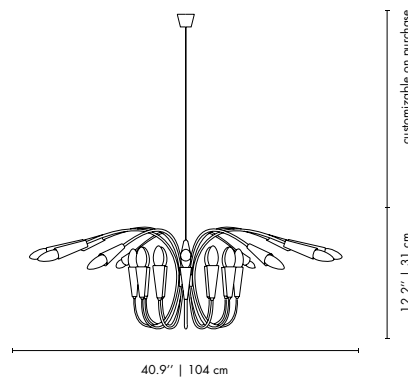

AMY | SUSPENSION

MATERIALS

BODY: Brass and Aluminum
SHADE: Aluminum

WEIGHT

Approx.: 15 kg | 33 lbs

BULBS (40W)

10 x E14 Bulbs (included) (bulbs not included for North America)

DIMENSIONS

HEIGHT: 33" | 85 cm
Maximum Open DIAM: 37.4" | 95 cm
TELESCOPIC TUBE: 5.9" - 17.7" | 15 - 45 cm
TELESCOPIC TUBE HEIGHT: 27.5" | 70 cm
(customizable on purchase)

PACKAGE

(Cardboard Box)
HEIGHT: 34.65" | 88cm
WIDTH: 33.07" | 84 cm
DEPTH: 33.07" | 84cm
0.6209 m³/ 21 kg

ARETHA | SUSPENSION

MATERIALS

BODY: Brass
BULB HOLDER: Aluminum

WEIGHT

Approx.: 7 kg | 15.4 lbs

BULBS (40W)

24 x E14 Bulbs (included) (bulbs not included for North America)

DIMENSIONS

BODY HEIGHT: 12.2" | 31 cm
DIAM: 40.9" | 104 cm
STANDARD POLE HEIGHT: 39.4" | 100 cm
(customizable on purchase)

PACKAGE

(Cardboard Box)
HEIGHT: 16.93" | 43cm
WIDTH: 46.67" | 116 cm
DEPTH: 46.67" | 116cm
0.5786 m³/21 kg