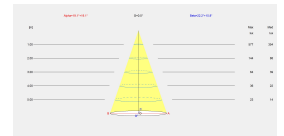

LUMINOTECHNIC FEATURES

Light source: LED

VENTILATION FEATURES

Power used: 7.4W

Service value measurement standard: EN 60879:2019

LOGISTICS

Net weight (kg): 0.4

Packaged weight (kg): 0.48

Packaging: 100mm x 85mm x 225mm