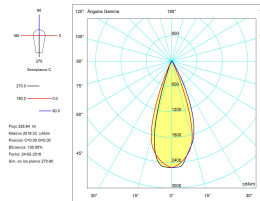

LUMINOTECHNIC FEATURES

Light source: LED

VENTILATION FEATURES

Power used: 7.4W

Service value measurement standard: EN 60879:2019

LOGISTICS

Net weight (kg): 0.4

Packaged weight (kg): 0.48

Packaging: 100mm x 85mm x 225mm