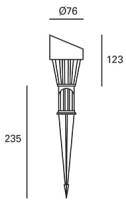

Minimal Green

PX-0111-NEG

Spotlight IP65 Minimal Green LED 6W green Black 229lm

TECHNICAL FEATURES

Power (W) : 6W

Total power consumption of light (W) : 7.4W

Real lumens : 229

Real lm/W : 31

Correlated Colour Temperature (CCT) : green

Dimming protocol : ON-OFF

Lens / reflector angle : MEDIUM 38°

Structure material : Aluminium

Structure finish : Black

Diffuser material : Glass

Diffuser finish : Transparent

Service value measurement standard: EN 60879:2019

LOGISTICS

Net weight (kg): 0.4

Packaged weight (kg): 0.48

Packaging: 100mm x 85mm x 225mm