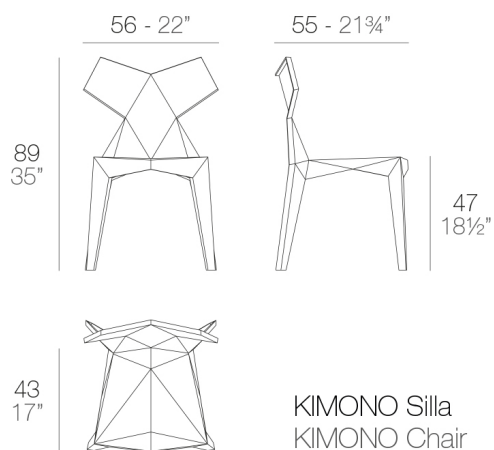

KIMONO CHAIR

By Ramon Esteve

View online: <https://www.vondom.com/products/54299>

Features

Description

5.1 Kg

Finishes

BASIC PP

Ref. 54299

Available in various colors

COLOR

ICE
FUME
AMBAR
WHITE
BLACK

BASIC PP