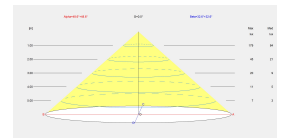

VENTILATION FEATURES

Power used: 6.6W

Service value measurement standard: EN 60879:2019

LOGISTICS

Net weight (kg): 0.41

Packaged weight (kg): 0.46

Packaging: 85mm x 85mm x 85mm

27 Un