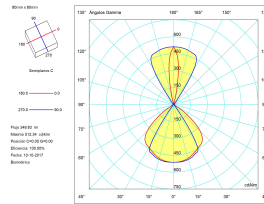

VENTILATION FEATURES

Power used: 6.6W

Service value measurement standard: EN 60879:2019

LOGISTICS

Net weight (kg): 0.41

Packaged weight (kg): 0.46

Packaging: 85mm x 85mm x 85mm

27 Un