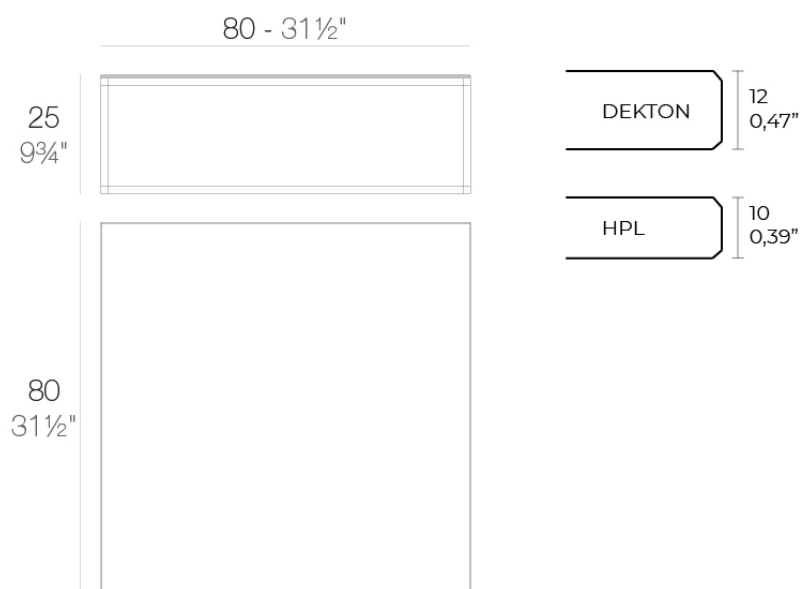

## Description

Item suitable for indoor and outdoor use.

Weight: 14.3 Kg

PIXEL Mesa Baja 80x80x25  
PIXEL Low Table 31 1/2x31 1/2x9 3/4