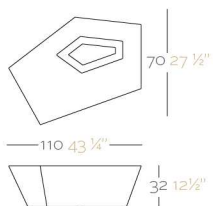

DESCRIPTION DESCRIPTION

Made in resin of polyethylene by rotational moulding. 100% Recyclable. Item suitable for indoor and outdoor use. Available with different finishes.

Fabricado en resina de polietileno mediante moldeo rotacional con doble pared 100% Reciclable. Apto para exterior e interior. Disponible en varios acabados.

WEIGHT PESO 11 Kg.

INCLUDE INCLUYE

Finished RGB LED: Colour changes of remote control. Outdoor cushions (thick 3 1/4").

Acabado LED RGB: Mando a distancia para cambio de color de la luz. Acolchado para exterior (grosor 8 cm).

OPTIONS OPCIONES

Finished LLUM: Possibility of transparent cable and switch only for indoor.

Acabado LLUM: Posibilidad de cable transparente e interruptor solo para interior.

REFERENCE*

REFERENCIA*

54007

54007F

54007W

54007L

ReferenceX, for example 0000A

ReferenciaX, ejemplo 0000A.

* A: AIRE R: AGUA F: FOC W:LLUM L: LEDS B: FULL WHITE G: GLASS

FAZ Table Sofa
FAZ Mesa Sofá