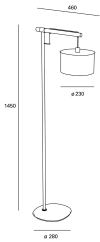

Lampa

--

DE-0006-MAD

Floor lamp IP20 Lampa E14 40W Imitation wood

TECHNICAL FEATURES

IP20

Power (W) : Max. power 40W

Voltage / frequency : 100-240V/50-60Hz

Total power consumption of light (W) : 40W

Warranty : 5 Years

Structure material : Steel, Wood

Structure finish : Imitation wood

Diffuser material : Textile, Acrylic

Diffuser finish : Beige, Opal white

Max. size of light bulb : 140/NA mm