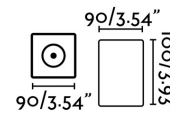

Material: Die cast aluminium and transparent glass diffuser

Designer:

Length: 90 mm

Net Width: 90 mm

Height: 100 mm

Net Weight: 0.90 kg

Volume: 0.00185 m3

8421776090316