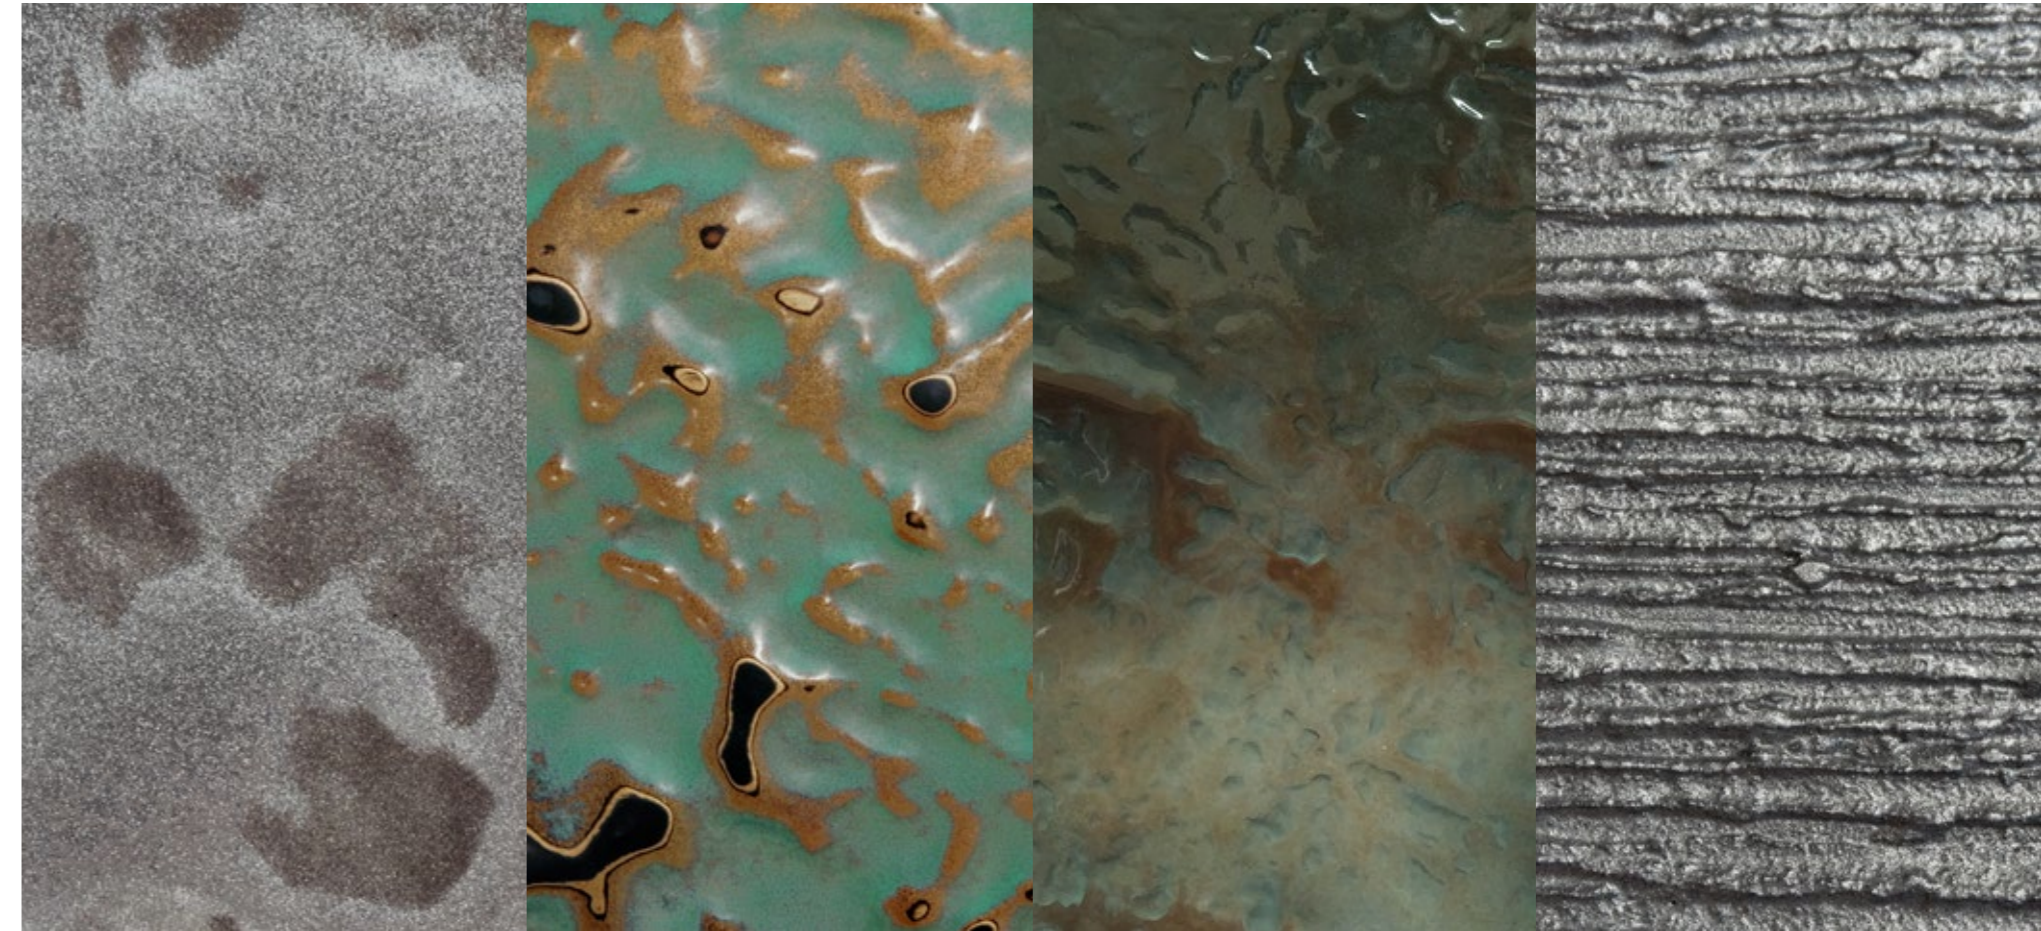

# Finishes and Textures

**Natural Fiberglass**  
(A6)

**Aged Natural Fiberglass**  
(A11)

**Bronze Color**  
(A18)

**Brass Color**  
(A25)

# Finishes and Textures

**Aged Silver Color**  
Organic Texture  
(A20T4)

**Verdigris Color**  
Knockdown Soft Texture  
(A48T17)

**Ceramic Finish**  
(A35)

**Silver Color**  
Stripes Texture  
(A52T2)