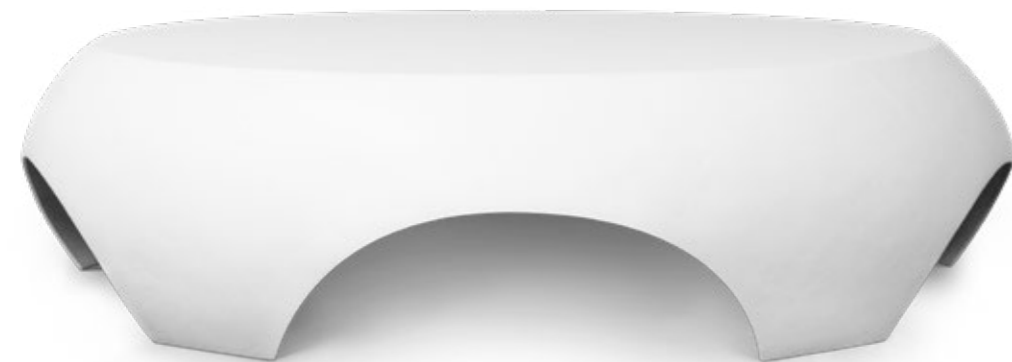

# Diana

Coffee table in resin reinforced with fiberglass, lacquered in matte white.

Dimensions (cm): Ø140 x 35

Dimensions (in): Ø55.1 x 13.8

Weight (kg): 35

Weight (lbs): 77.2

Ref: G4018