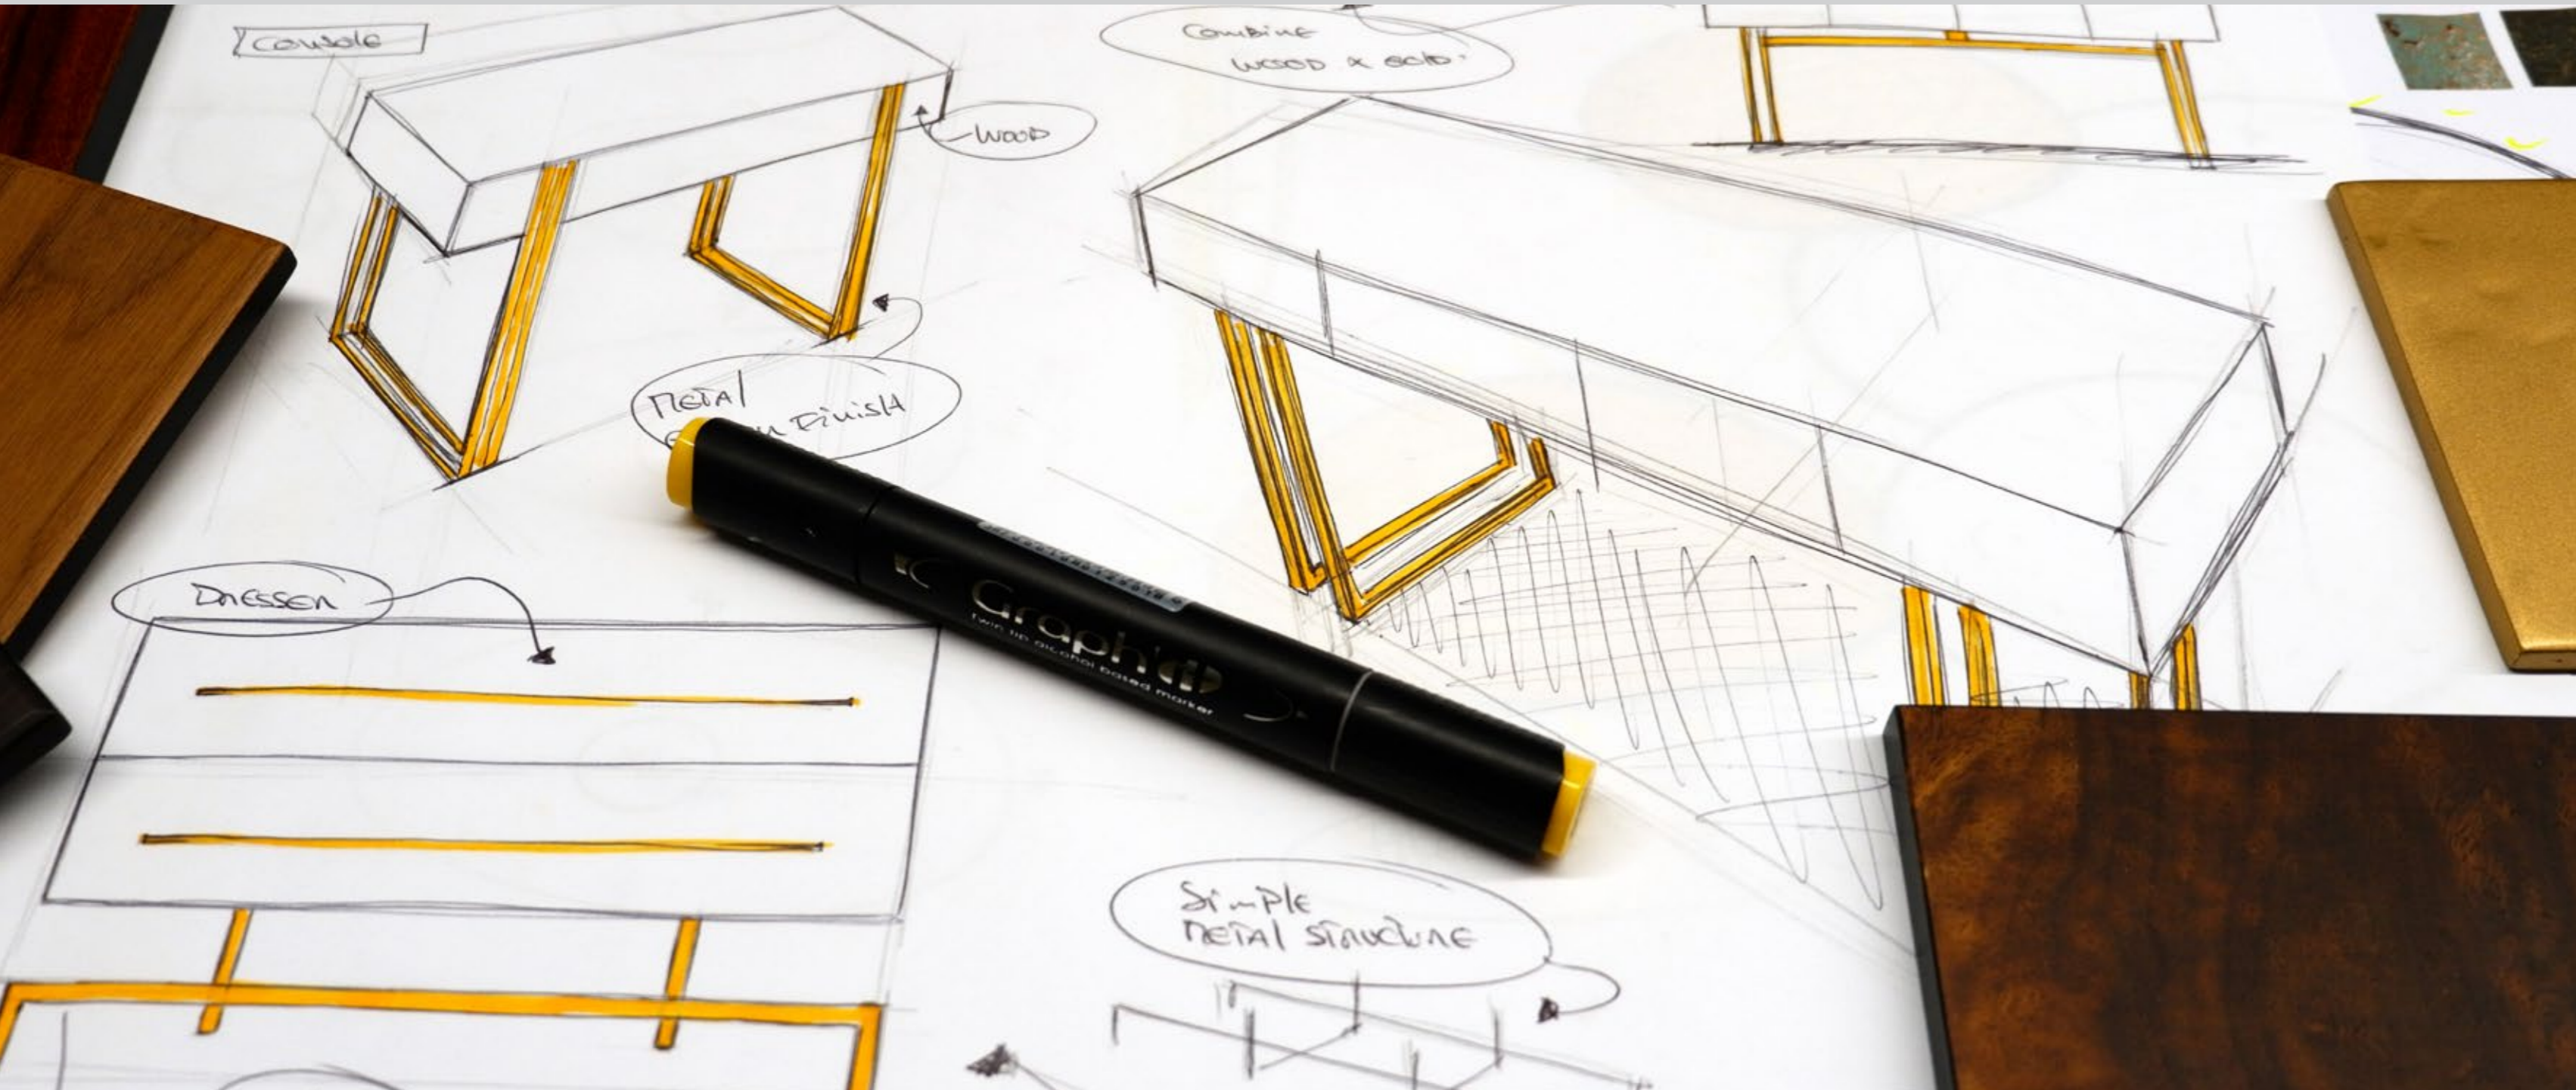

## XL

Dimensions (cm): 90 x 4 x 50  
Dimensions (in): 35.4 x 1.6 x 19.7  
Weight (kg): 2.5  
Weight (lbs): 5.5

Ref: GC 009