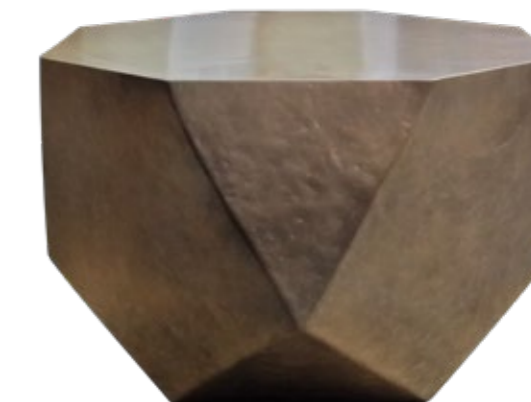

Diamond

Coffee table in resin reinforced with fiberglass, finished in brass color on "Organic" texture.

*Customizable size

Dimensions (cm): 77 × 77 × 46
Dimensions (in): 30.3 × 30.3 × 18.1
Weight (kg): 15
Weight (lbs): 33.1

Ref: G3110