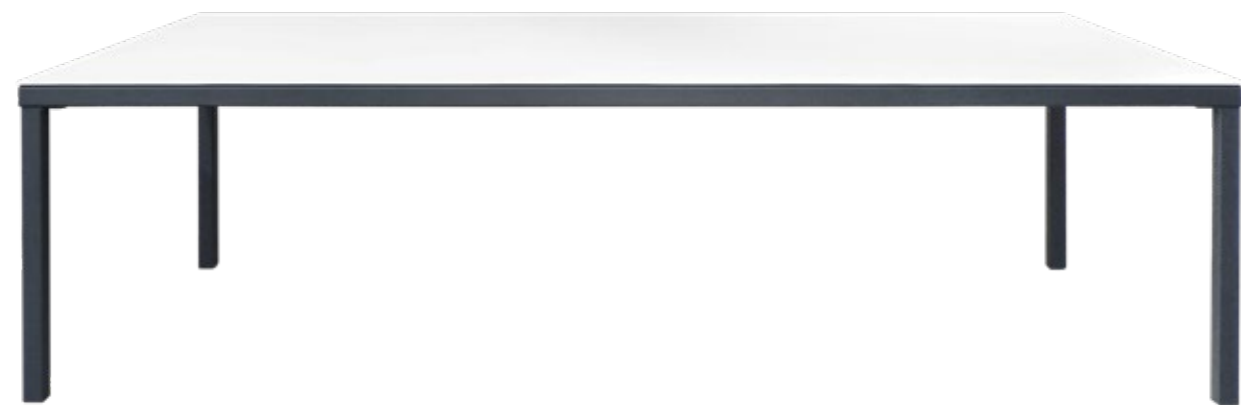

Sierra

Dining table with metal structure, finished in anthracite color and resin reinforced with fiberglass top, lacquered in matte white.

*Customizable size

Dimensions (cm): 300 x 130 x 75
Dimensions (in): 118.1 x 51.2 x 11.6
Weight (kg): 95
Weight (lbs): 209.4

Ref: G4016