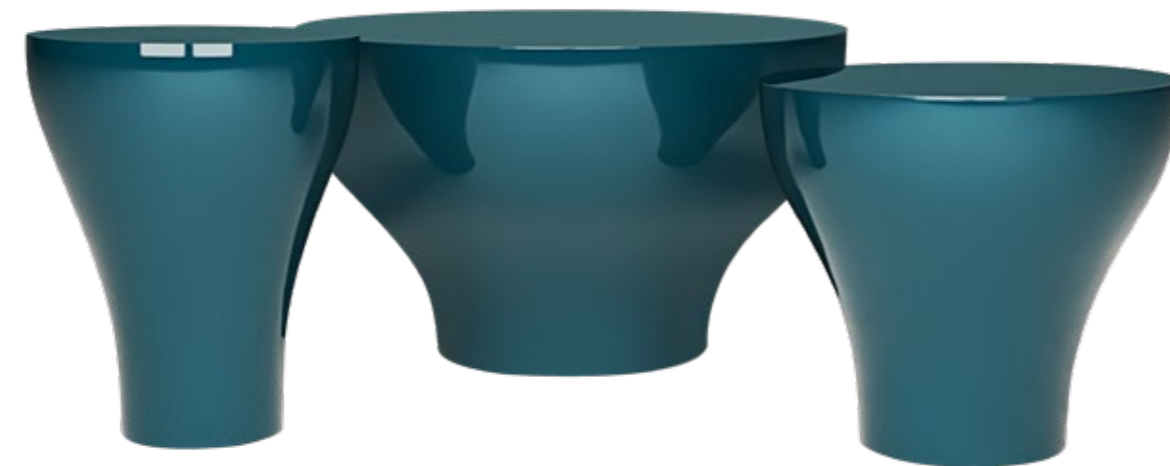

Bloom

Side and coffee tables in resin reinforced with fiberglass, lacquered in high gloss blue.

*Customizable size

S

Dimensions (cm): Ø40 × 50
Dimensions (in): Ø15.7 × 19.7
Weight (kg): 11.5
Weight (lbs): 25.3

Ref: G4023a

M

Dimensions (cm): Ø50 × 45
Dimensions (in): Ø19.7 × 17.7
Weight (kg): 10
Weight (lbs): 22

Ref: G4024a

L

Dimensions (cm): Ø80 × 48
Dimensions (in): Ø31.5 × 18.9
Weight (kg): 19.5
Weight (lbs): 43

Ref: G4025a