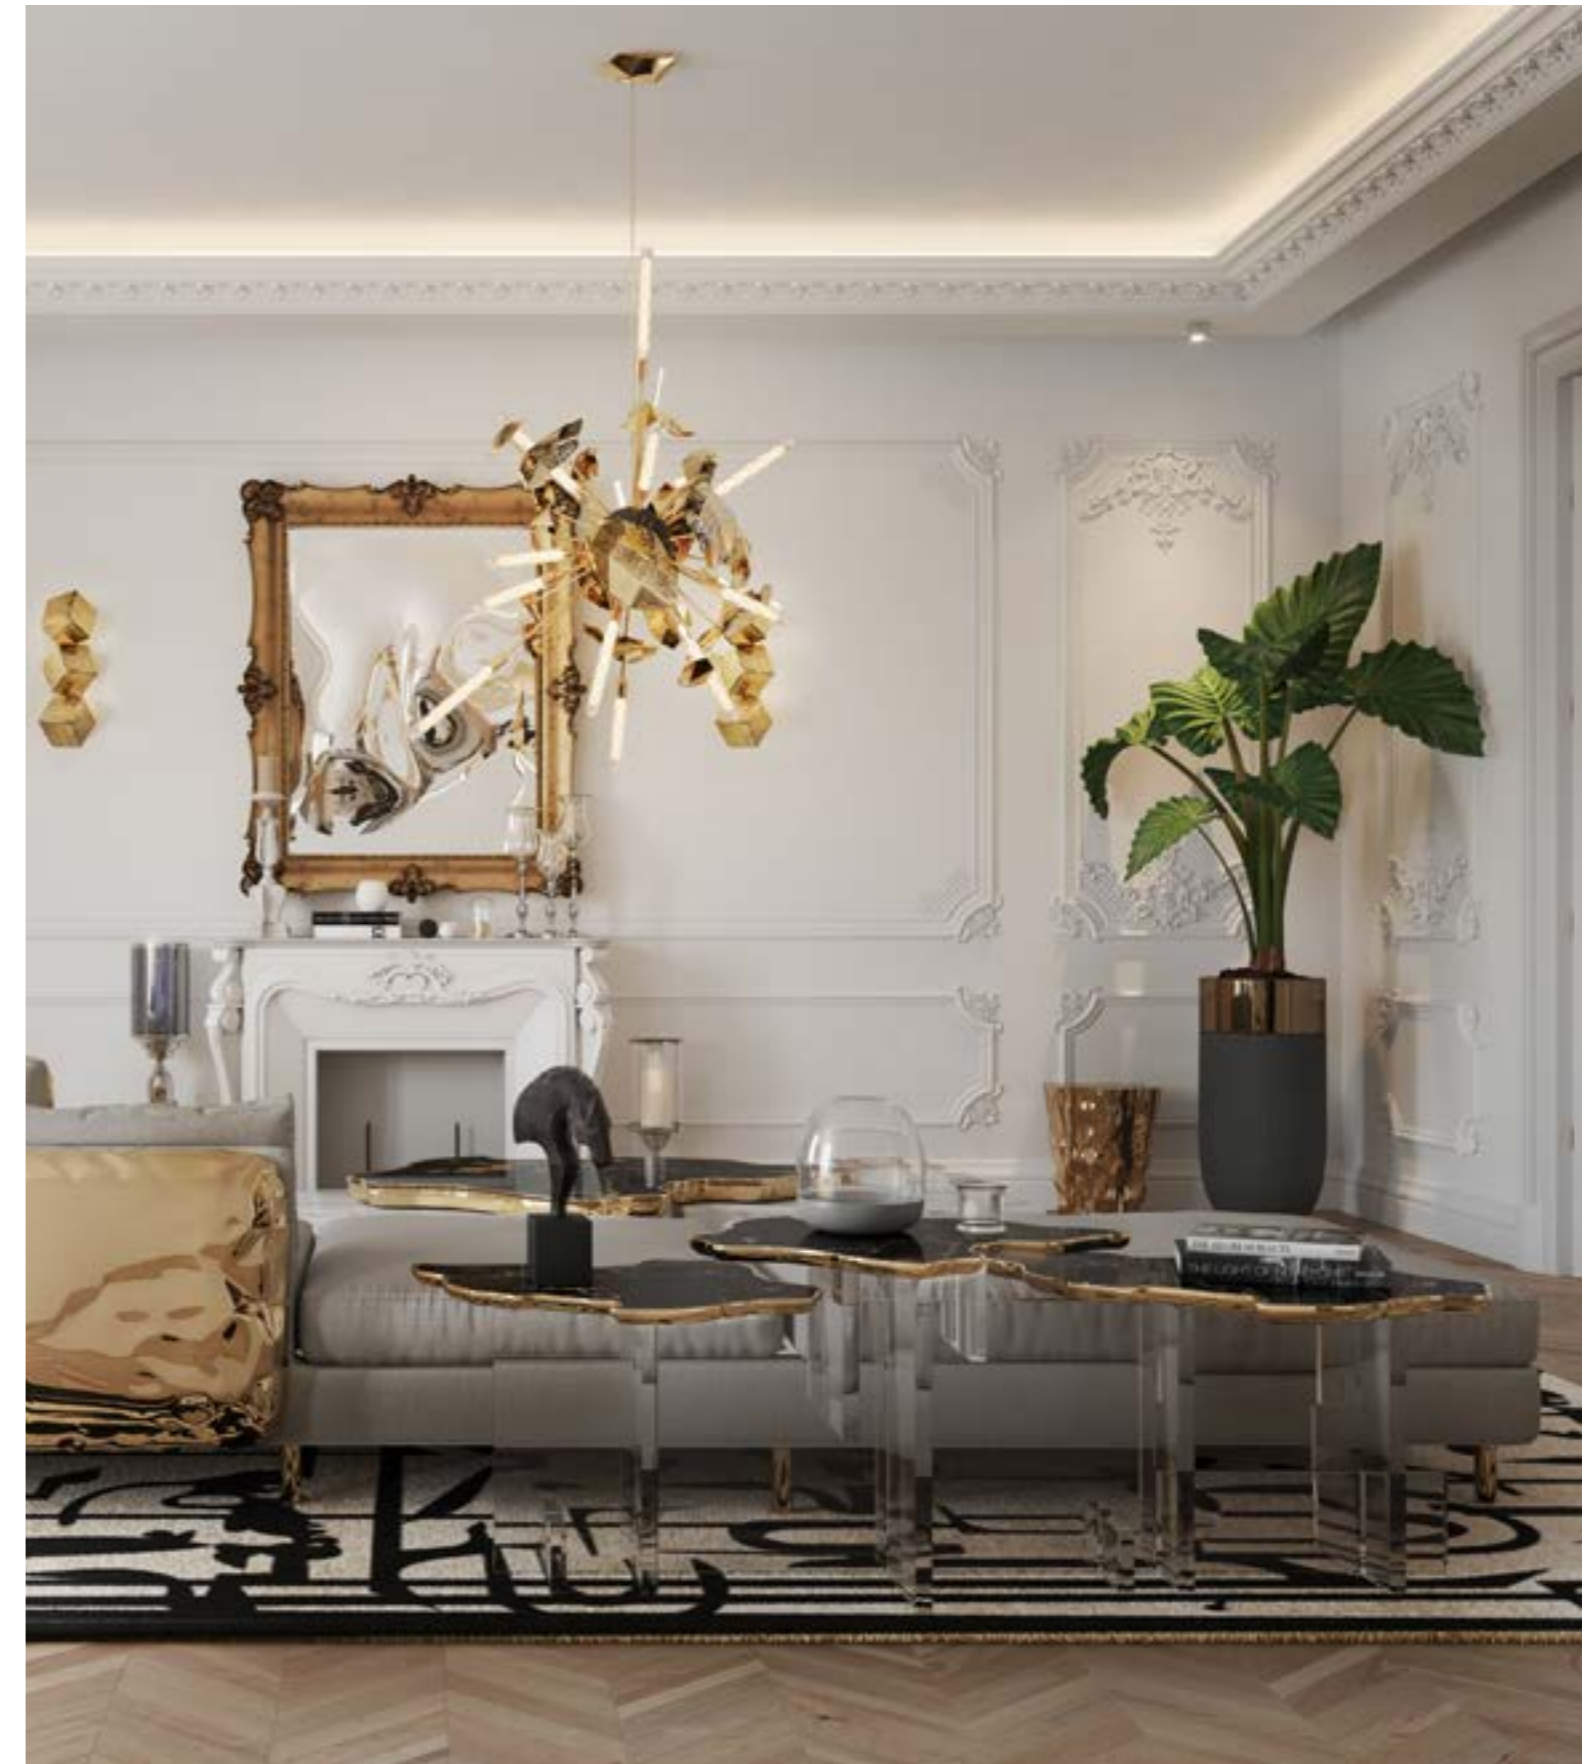

ARTFUL DESIGN

Monet is a tribute to the renowned French painter behind the Impressionism movement, an artwork turn into a contemporary side table with a modern design twist. Featuring both contrasting shapes and materials, as the unconventional compositions of the artist, the elegant side table is supported by a geometric acrylic base, allowing to capture natural light. An immersive exceptional objet, the Monet side table is perfect for cutting-edge rooms.