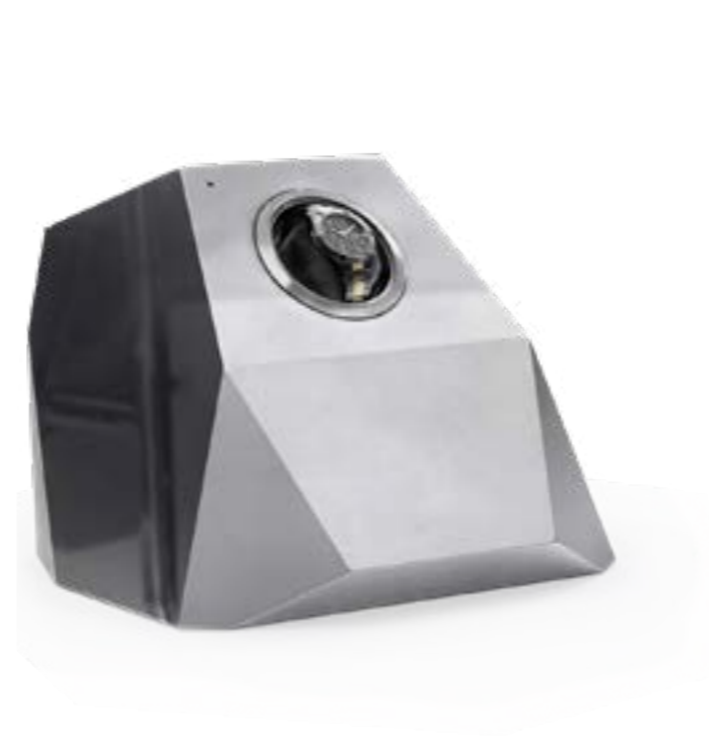

DIAMOND black and silver watchwinder

W 26 cm | 10.2" D 25 cm | 9.8" H 20 cm | 7.9"
High gloss black lacquered finish.

DIAMOND gold and copper watchwinder

W 26 cm | 10.2" D 25 cm | 9.8" H 20 cm | 7.9"
High gloss black lacquered finish.