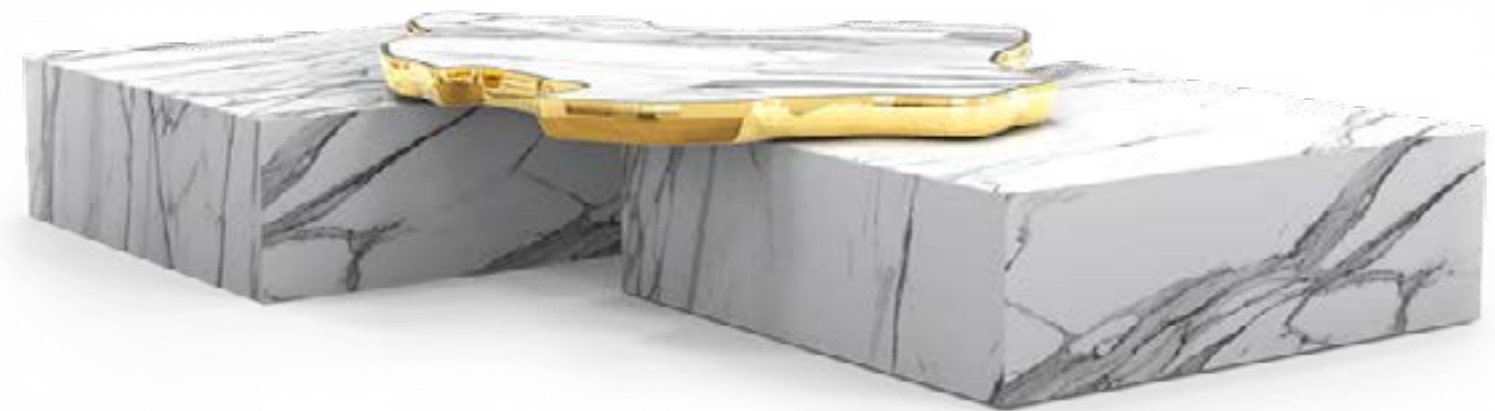

ELEGANT FLAIR

The design of Navarra modern center table captures unique Spanish warmth and finest craftsmanship. Taking inspiration from its homeland, the Navarra coffee table brings an elegant flair into your home decoration. It is a contemporary center table composed by two square marble modules, linked by an organic marble surface element on top enveloped by casted brass. An exclusive design piece and polished choice for luxury home interiors.

NAVARRA center table - W 206 cm | 81.1" D 136 cm | 53.5" H 35 cm | 13.1" | SUPERNOVA chandelier - W 100 cm | 39.4" D 120 cm | 47.3" H 150 cm | 55.1"
SOLEIL SCONCE wall lamp - W 130 cm | 51.1" D 8,5 cm | 3.3" H 40 cm | 15.7"