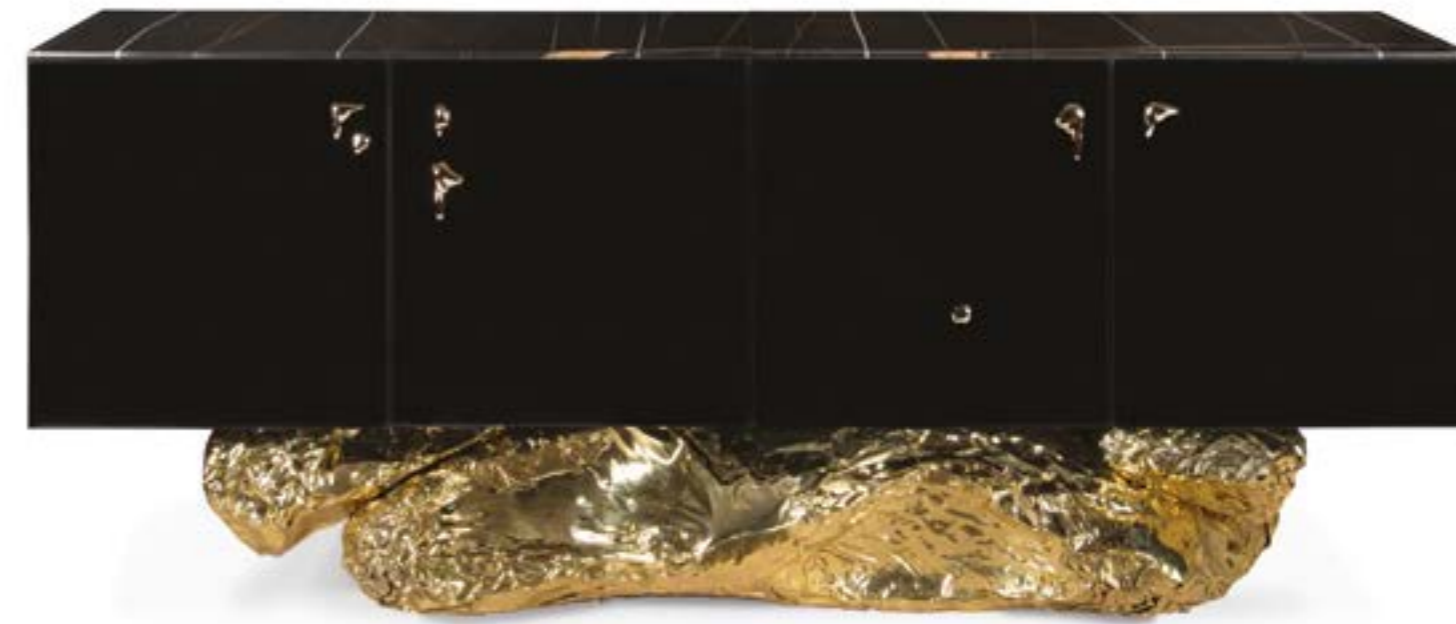

SYMPHONY cabinet - W 232 cm | 91.3" D 45 cm | 17.7" H 95 cm | 37.4" | SOLEIL SCONCE wall lamp - W 130 cm | 51.1" D 8,5 cm | 3.3" H 40 cm | 15.7"

FILIGREE mirror - W 152 cm | 59.8" D 10 cm | 3.9" H 99 cm | 39.8"

ANGRA sideboard

W 224 cm | 88.2" D 66 cm | 26" H 84 cm | 33.1"
Polished brass, casted brass, high gloss black lacquered wood, sahara noir marble, bronze mirror.