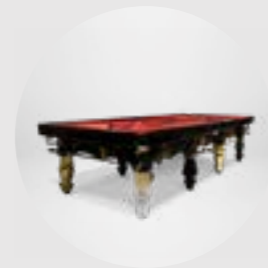

CHAPTER I
OUR COLLECTION

OTHERS

CHAPTER II
TECHNICAL INFORMATION

Material & Finishes

CHAPTER III
OUR WORLD

PASSION IS EVERYTING