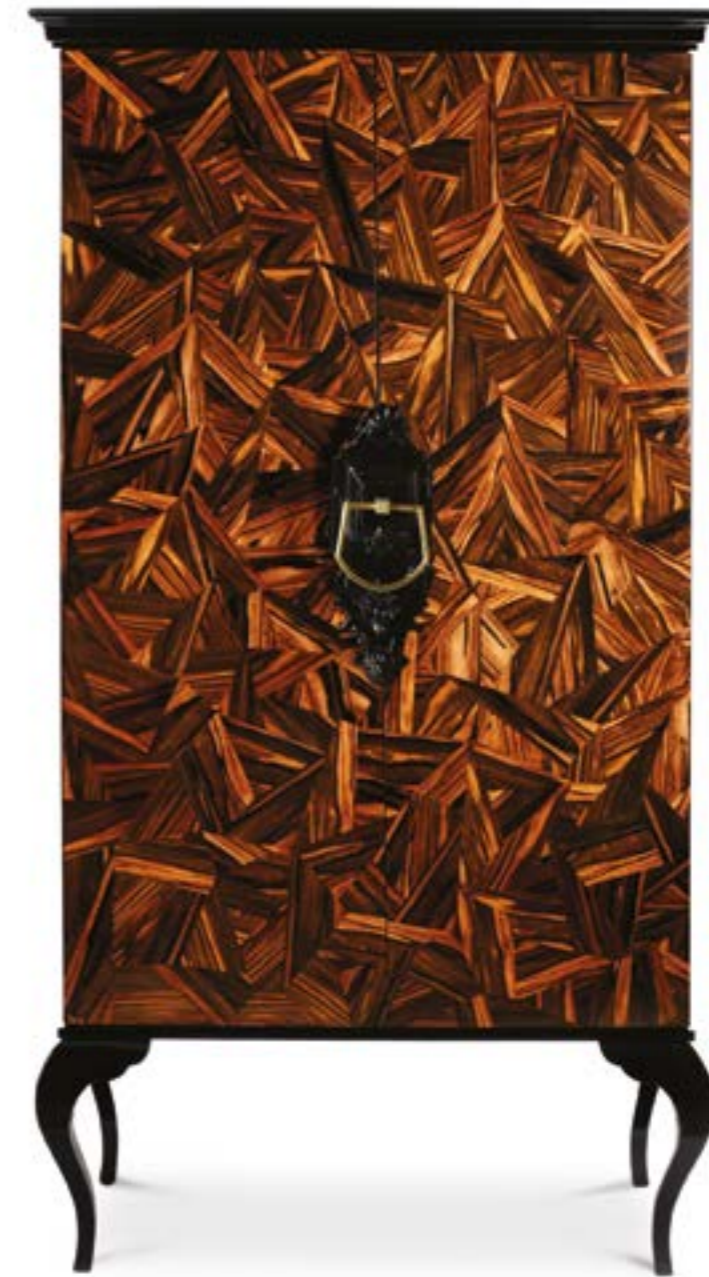

GUGGENHEIM PATCH cabinet

W 110 cm | 43.3" D 49 cm | 19.3" H 210 cm | 82.7"

Mahogany wood veneer patch work, gloss finish, poplar veneer in the interior, hand carved mirror, glass, brass handler.