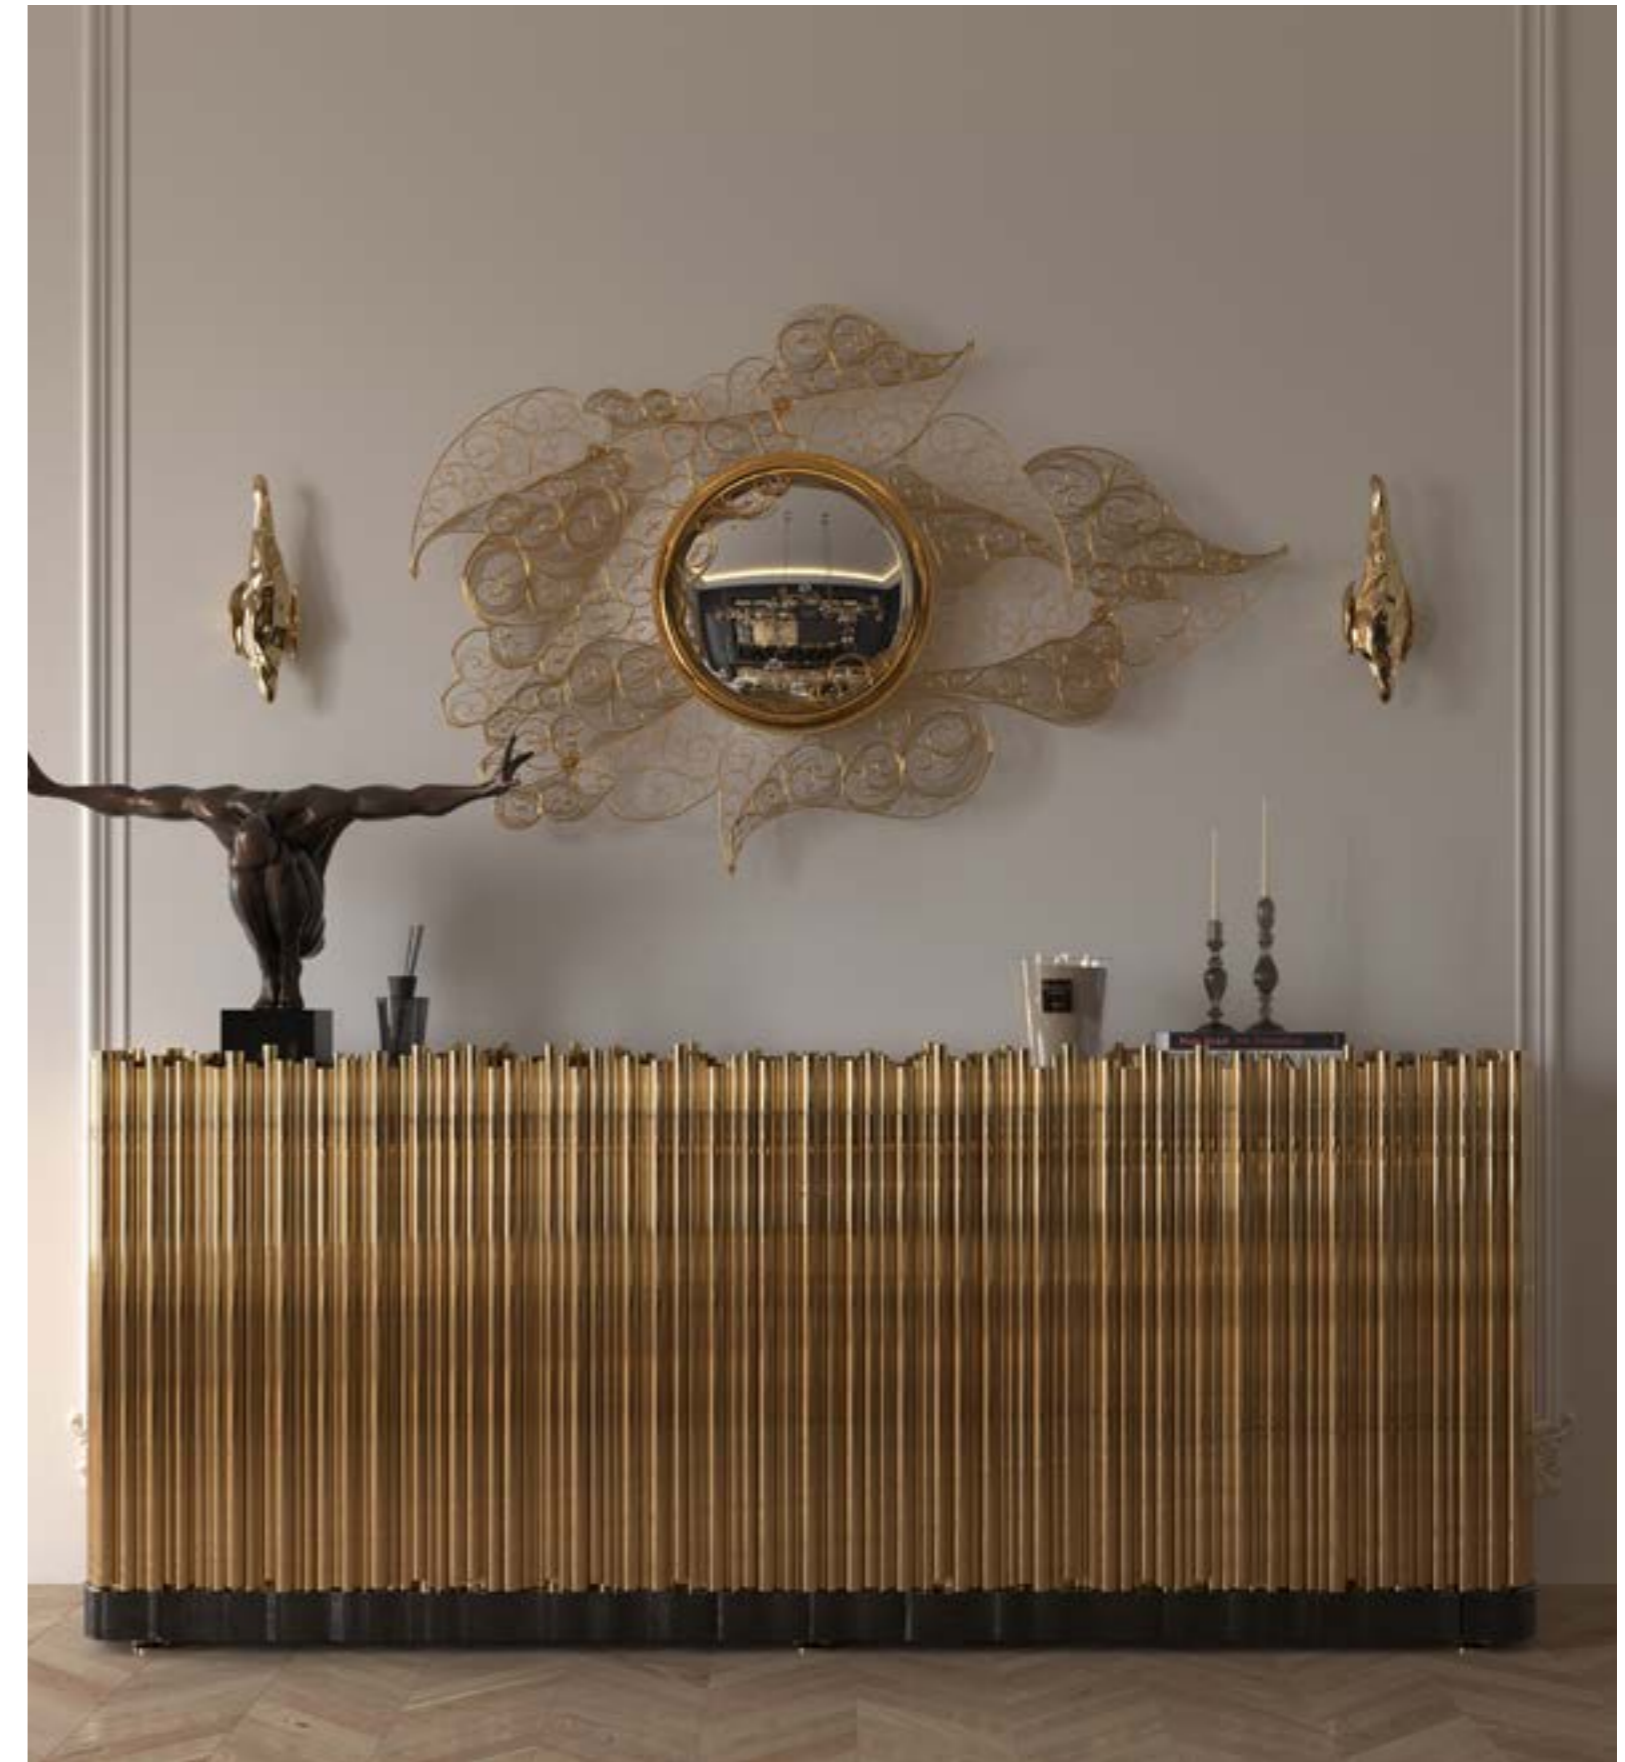

CLASSICAL SYMPHONY

Synonym of innovation and flawless execution, Symphony is enveloped by a tubular cluster of gold plated brass tubes carefully welded with cutting edge technology. Its interior features sleek ebony veneer and boasts a smoked glass shelf. It is wrapped up by a black lacquered base and opaque black glass on top. It is methodically handcrafted by different master artisans, from specialized goldsmiths to passionate wood carving craftsmen.