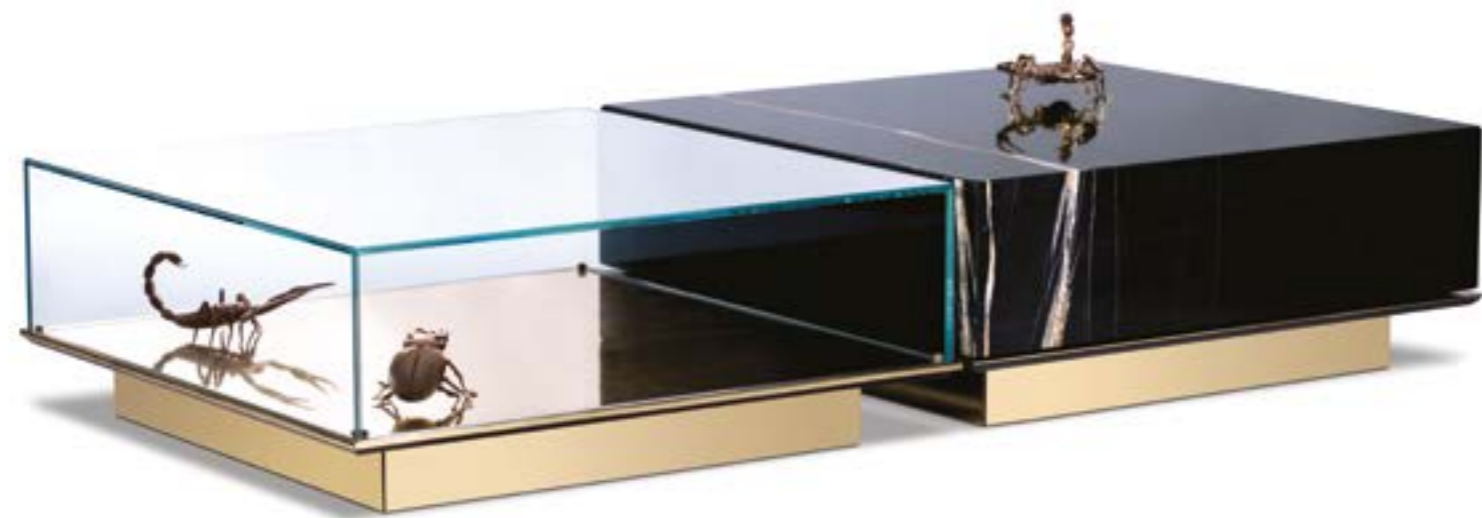

LAPIAZ OVAL WALNUT center table

W 115 cm | 45.2" D 70 cm | 27.5" H 33,5 cm | 13.1"  
Polished brass and walnut veneer.

LAPIAZ OVAL center table - W 115 cm | 45.2" D 70 cm | 27.5" H 33.5 cm | 13.1" | ODETTE sofa - W 242 cm | 95.3" D 107 cm | 42.1" H 76 cm | 29.9"  
SUPERNOVA chandelier - W 100 cm | 39.4" D 120 cm | 47.3" H 150 cm | 55.1" | ANGRA sideboard - W 81 cm | D 60 cm | H 163 cm

EMPIRE WALNUT center table

W 130 cm | 51.2" H 37 cm | 14.6"  
Polished brass and wood veneer.

EMPIRE POPLAR center table

W 130 cm | 51.2" H 37 cm | 14.6"  
Polished brass and wood veneer.