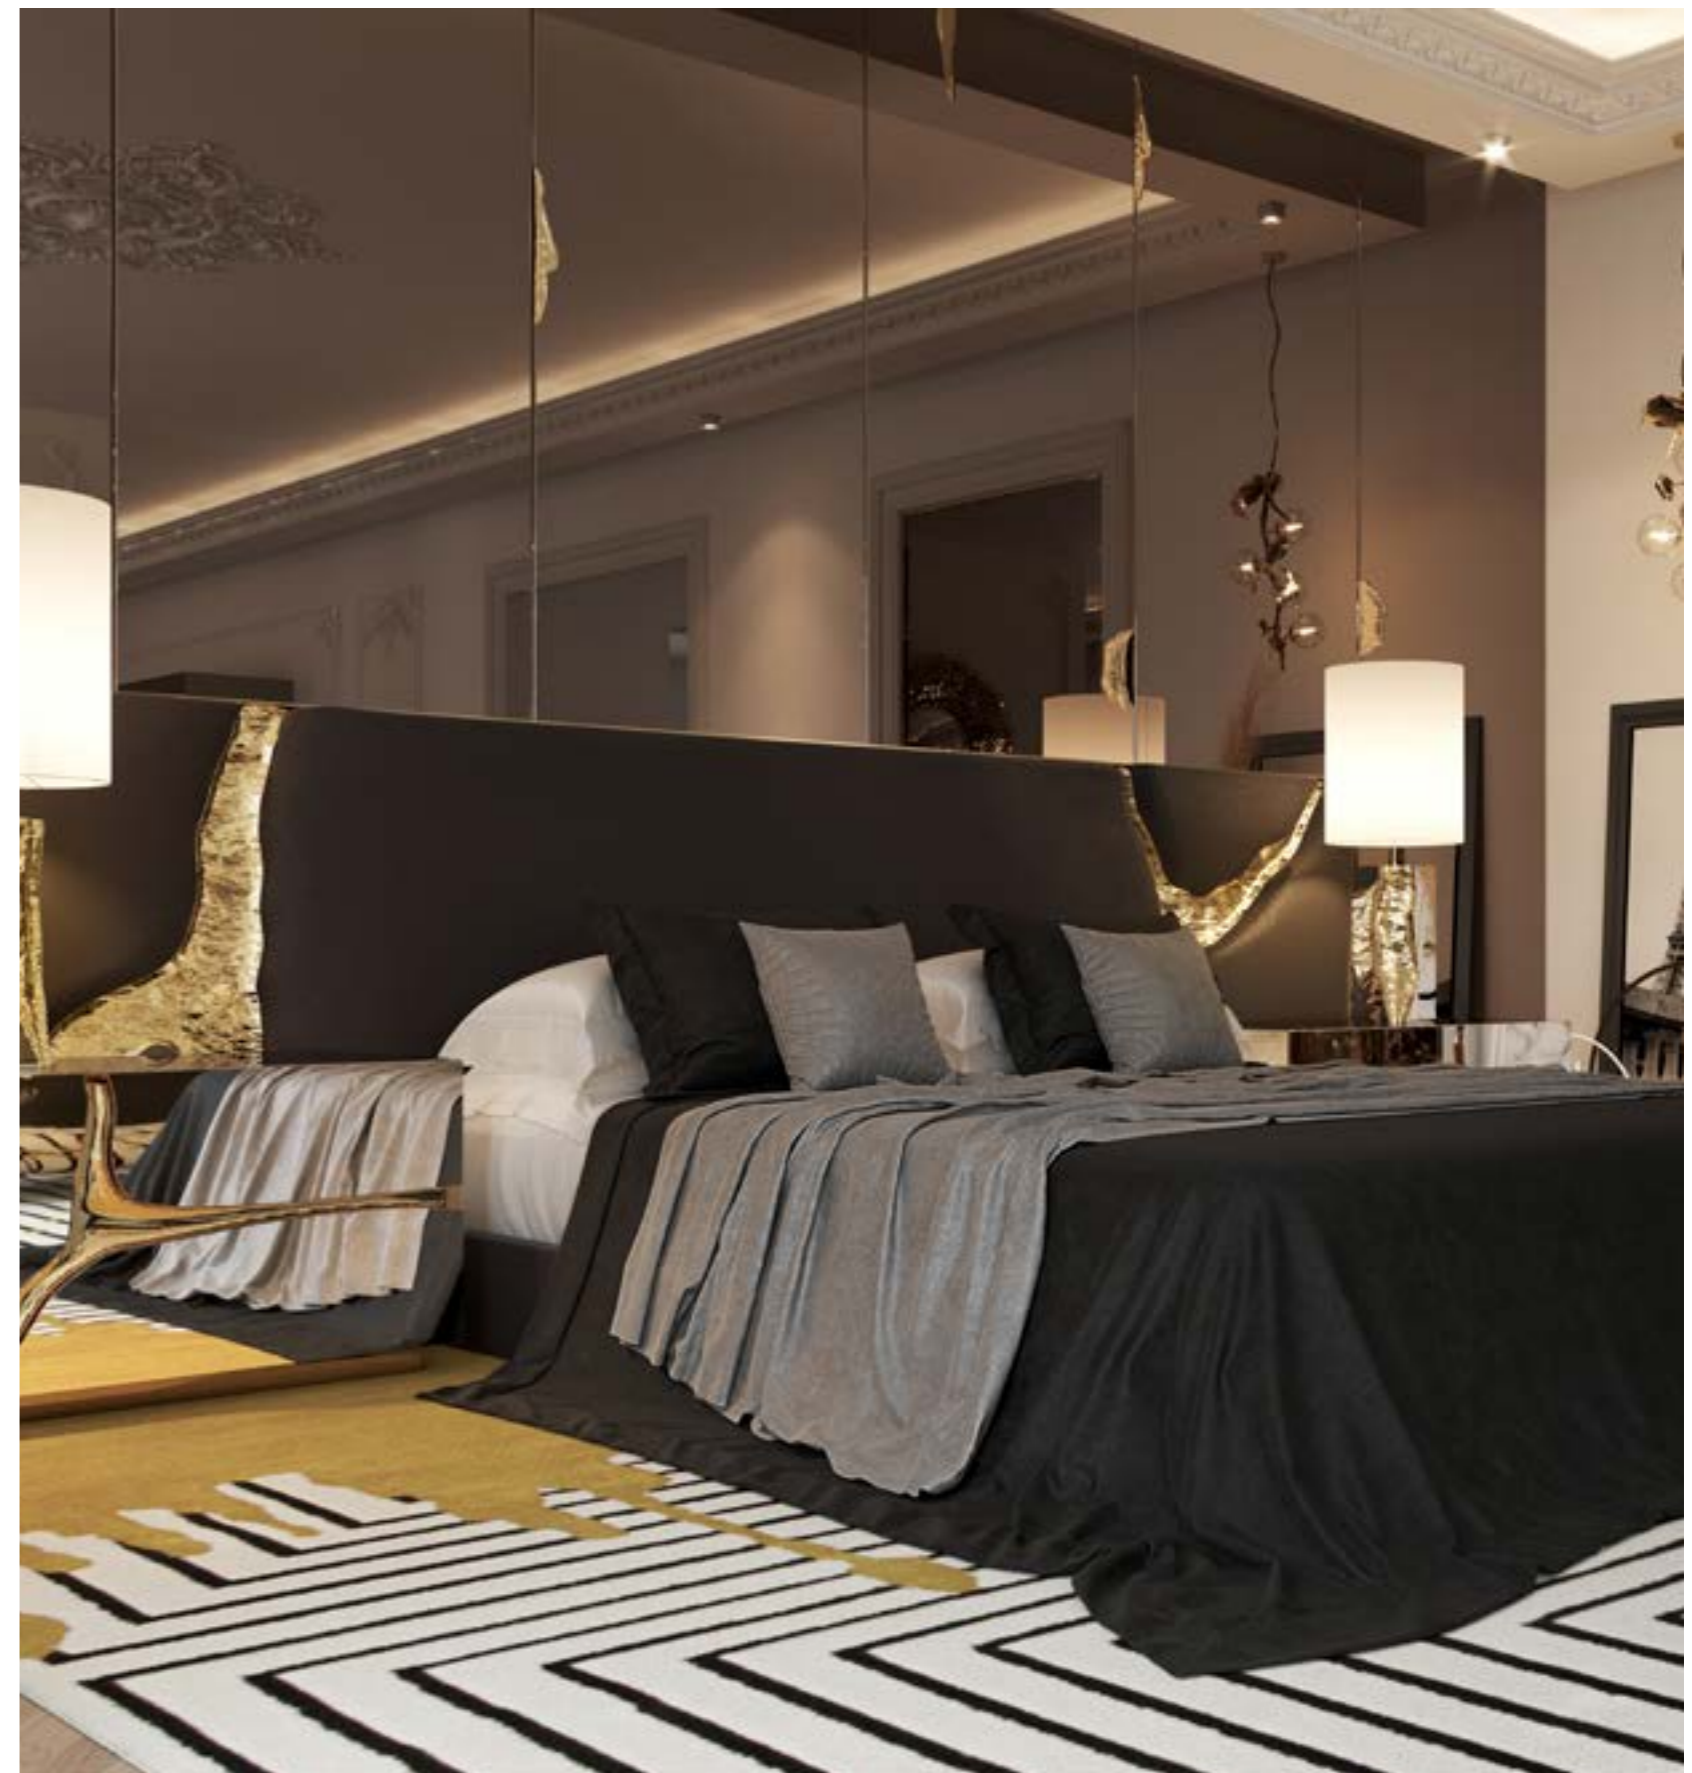

## GLAMOROUS COMFORT

Lapiaz headboard takes exceptional craftsmanship and luxury design to a new realm. The organic features of this upholstered headboard are achieved through the manual fitting of gold-polished brass into the velvet structure. A platform bed can be added under request and it can accommodate a range of mattress types.

### LAPIAZ headboard

W 40cm | 157.4" D 25cm | 9.8" H 120cm | 47.2"

Wood, Foam, Upholstery, Polished Hammered Brass, Polished Brass.

## LAPIAZ headboard

W 40cm | 157.4" D 25cm | 9.8" H 120cm | 47.2"

Wood, Foam, Upholstery, Polished Hammered Brass, Polished Brass.

LAPIAZ headboard - W 40 cm | 157.4" D 25 cm | 9.8" H 120 cm | 47.2" | LAPIAZ nightstand - W 110 cm | 43.3" D 51 cm | 20.1" H 53.5 cm | 21.1"