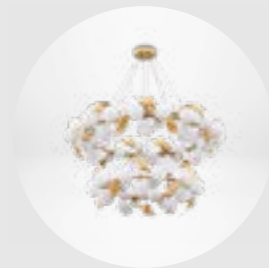

CHAPTER I
OUR COLLECTION

LIGHTING

CHAPTER II
TECHNICAL INFORMATION

Material & Finishes

CHAPTER III
OUR WORLD

PASSION IS EVERYTING