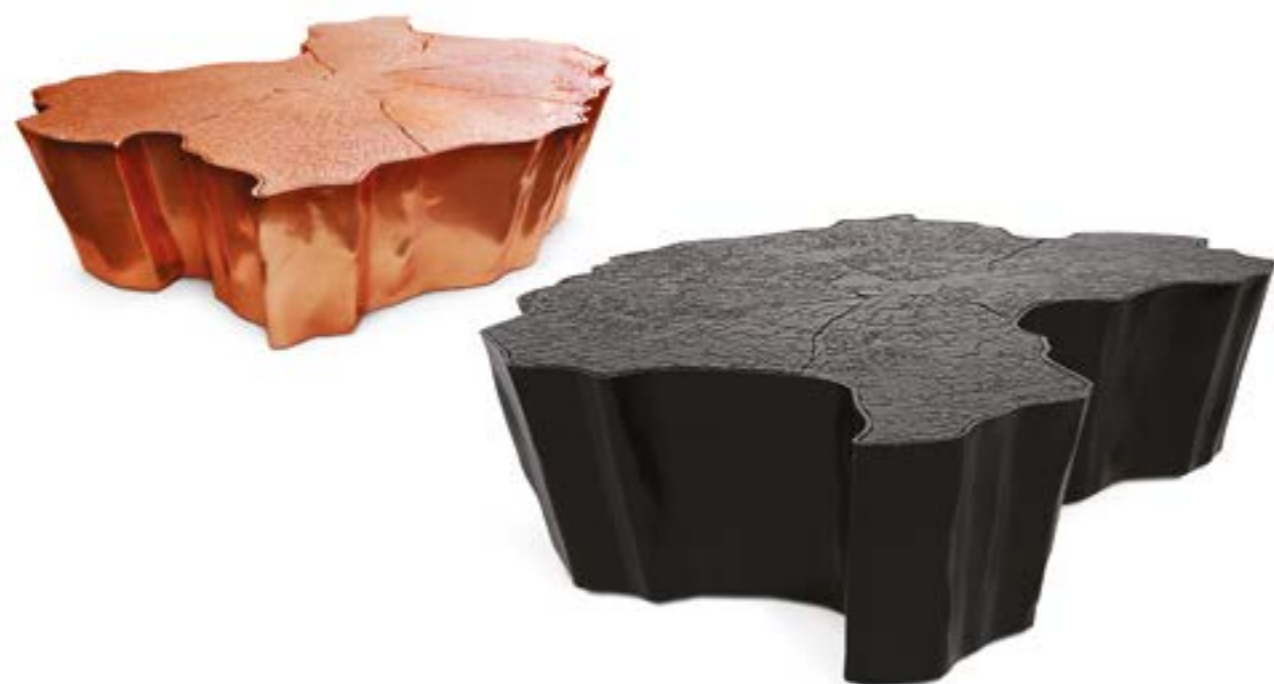

EDEN center table

BIG: W 138 cm | 54,3" D 95 cm | 37,4" H 36 cm | 14,2" // SMALL: W 123 cm | 48,4" D 102 cm | 40,2" H 30 cm | 11,8"
Polished cast brass or aluminium, textured brass.