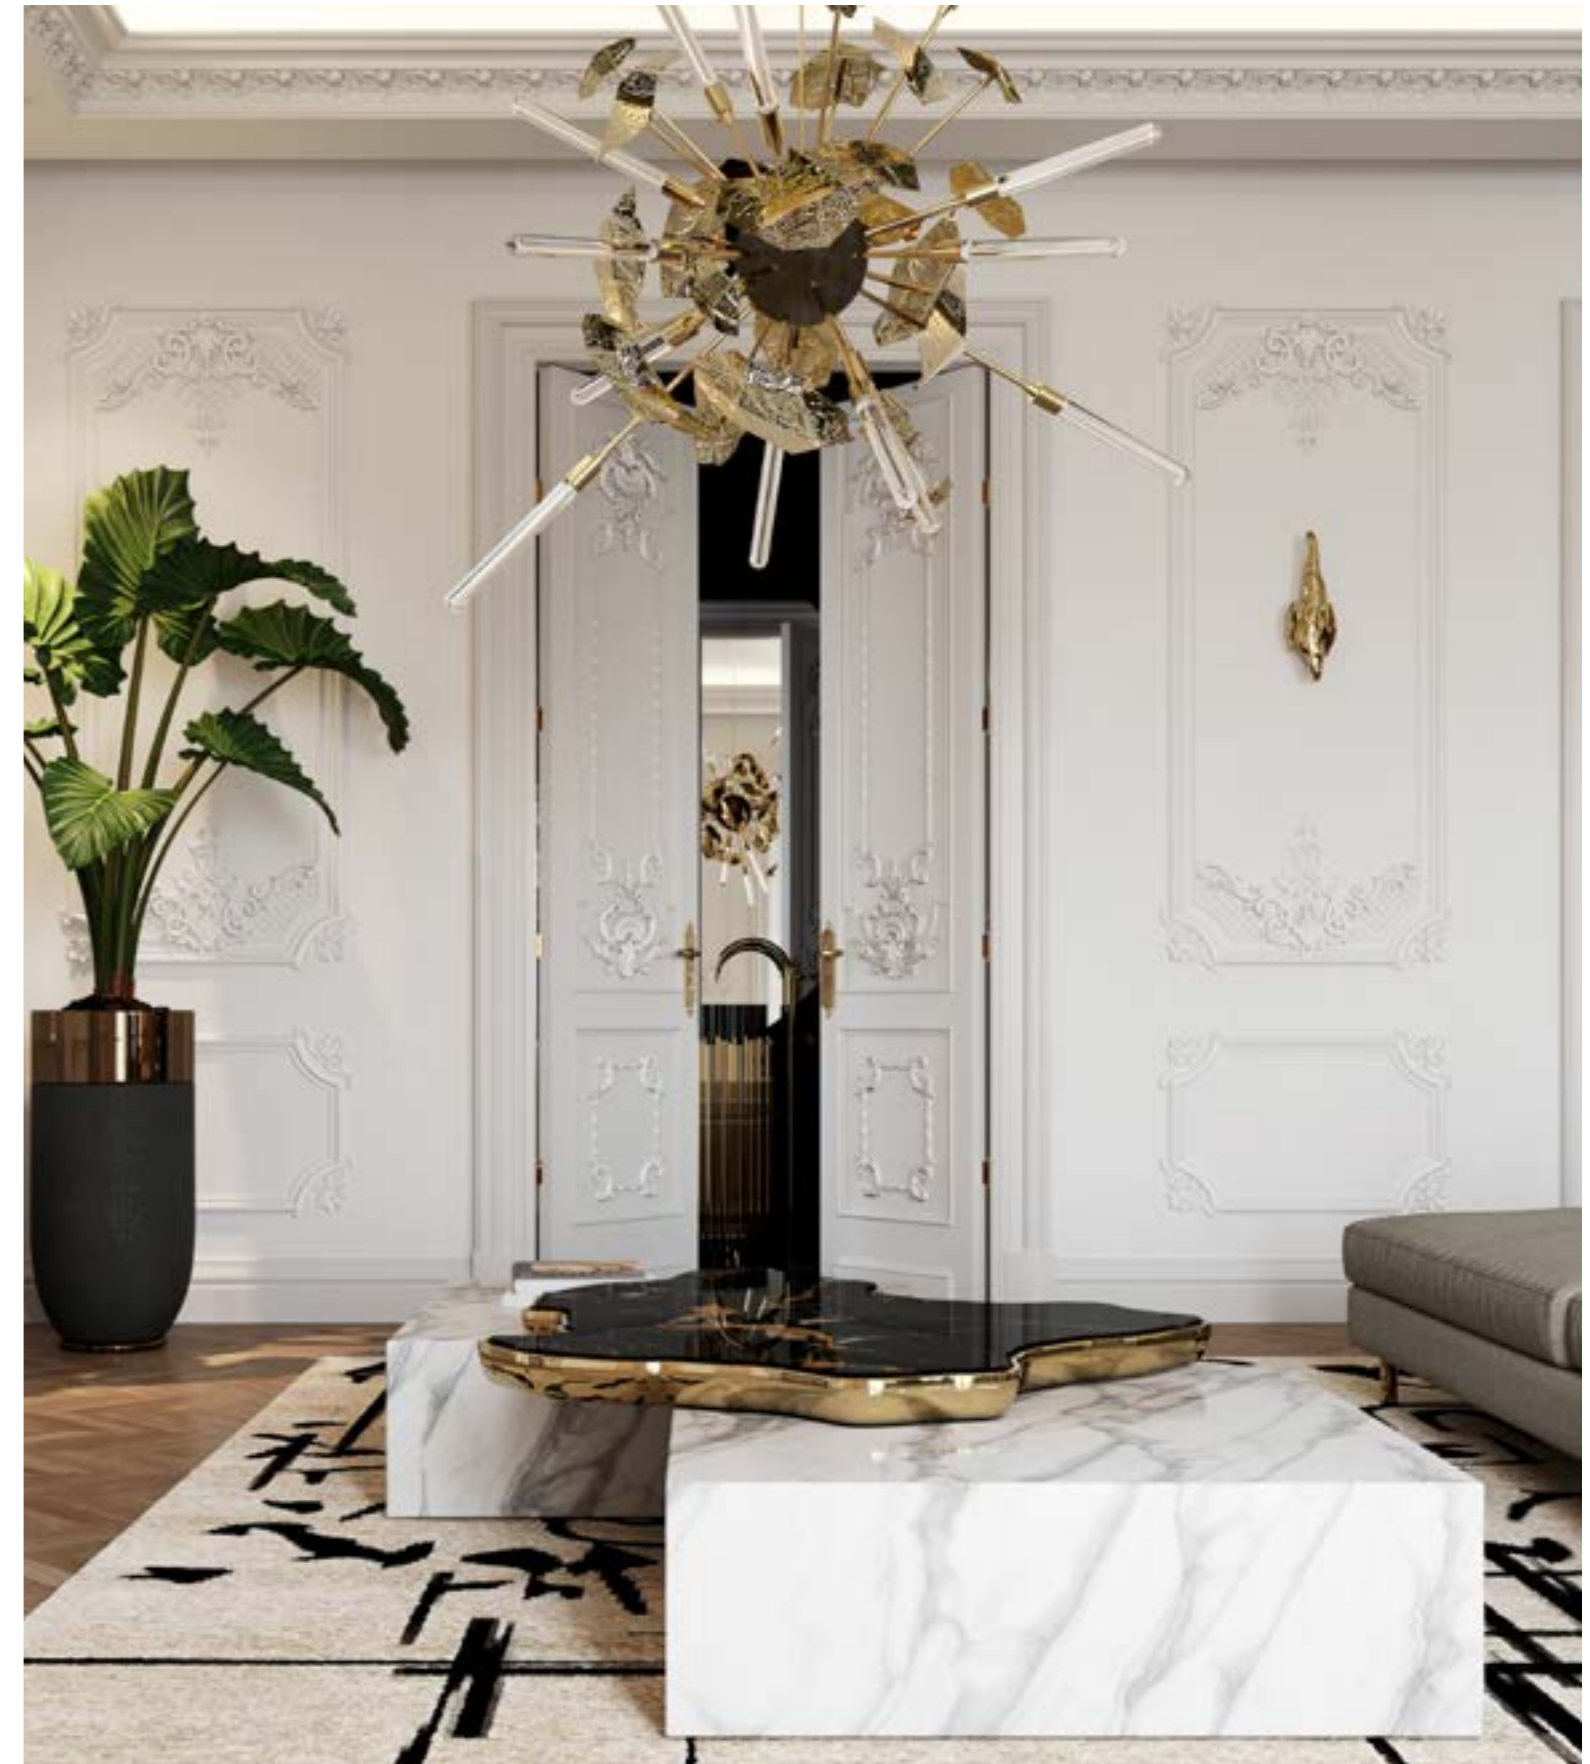

ELEGANT FLAIR

The design of Navarra modern center table captures unique Spanish warmth and finest craftsmanship. Taking inspiration from its homeland, the Navarra coffee table brings an elegant flair into your home decoration. It is a contemporary center table composed by two square marble modules, linked by an organic marble surface element on top enveloped by casted brass. An exclusive design piece and polished choice for luxury home interiors.

NAVARRA center table - W 206 cm | 81.1" D 136 cm | 53.5" H 35 cm | 13.1" | SUPERNOVA chandelier - W 100 cm | 39.4" D 120 cm | 47.3" H 150 cm | 55.1"
SOLEIL SCONCE wall lamp - W 130 cm | 51.1" D 8,5 cm | 3.3" H 40 cm | 15.7"