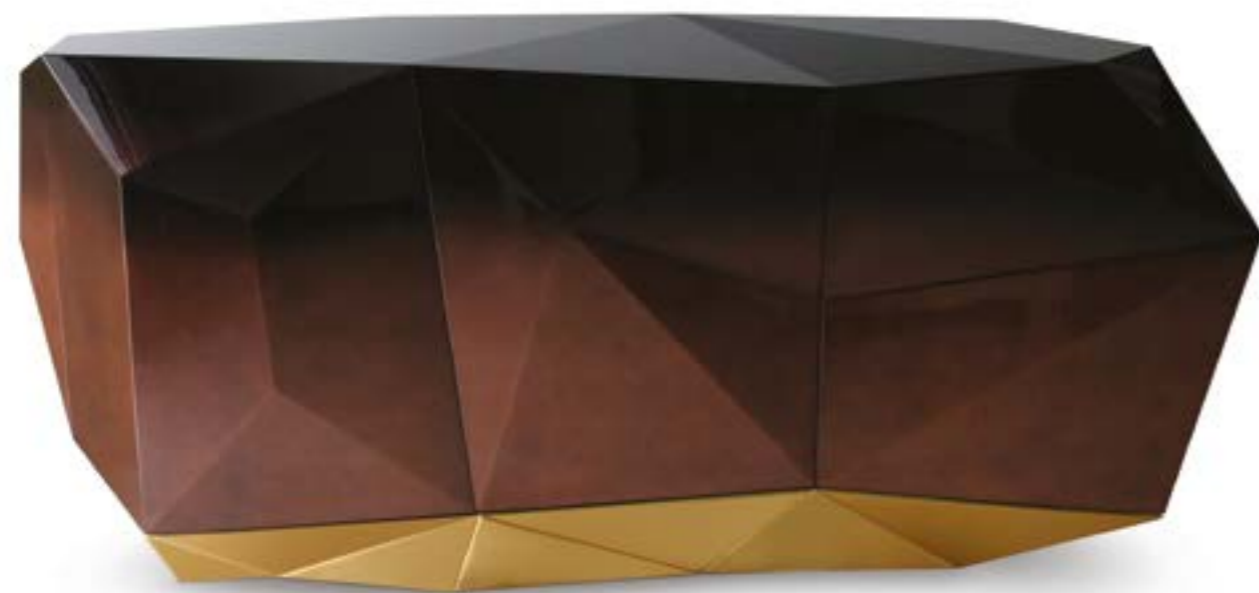

## TIME-HONOURED MASTERPIECE

Time honoured masterpiece, the faceted Diamond is influenced by deconstructivism movement of postmodern architecture. The contemporary sideboard is conceived from wood and covered by silver leaf finished with a distinct translucent shade of amethyst and high gloss varnish on top. Two highly sculpted drawers and two doors lead to a remarkable gold leaf interior and one clear glass shelf.

### DIAMOND AMETHYST sideboard

W 180 cm | 70.9" D 60 cm | 23.6" H 83 cm | 32.7"

Wood structure, gold leaf, silver leaf with translucent amethyst shade, high gloss varnish, hand carved feet.

“

Fine furniture calls for beautiful forms and one-of-kind silhouettes.

### DIAMOND CHOCOLATE sideboard

W 180 cm | 70.9" D 60 cm | 23.6" H 83 cm | 32.7"

Wood structure, gold leaf, silver leaf with translucent chocolate shade, high gloss varnish.

### DIAMOND BLUE sideboard

W 180 cm | 70.9" D 60 cm | 23.6" H 83 cm | 32.7"

Wood structure, gold leaf, silver leaf with translucent blue shade, high gloss varnish.

DIAMOND EMERALD sideboard

W 180 cm | 70.9" D 60 cm | 23.6" H 83 cm | 32.7"