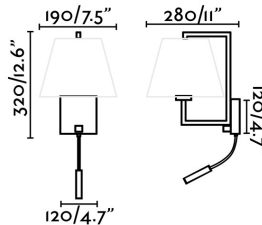

## FRAME Old gold wall lamp with LED reader

Ref. 20173

FRAME is a NAHTRANG design wall lamp for lighting the home. It is square in structure and you can choose from different shades and textiles. With a switch integrated into the base to facilitate its use, this wall light in antique gold finish is designed for the bedroom and contract spaces, such as hotel rooms. Thanks to its LED reader, it complements the function of ambient light with that of reading.

### Specifications

<b>Bulb:</b>	1XE27 3000K LED 3W 100 lms
<b>Bulb included:</b>	No
<b>Transformer:</b>	
<b>Transformer included:</b>	Yes
<b>Voltage:</b>	230V
<b>Operating Frequency:</b>	50Hz
<b>IP:</b>	20
<b>Class:</b>	I
<b>Material:</b>	Aluminium
<b>Designer:</b>	NAHTRANG
<b>Recommended bulb:</b>	
<b>Length:</b>	190 mm
<b>Net Width:</b>	280 mm
<b>Height:</b>	320 mm
<b>Net Weight:</b>	1.23 kg
<b>Volume:</b>	0.01178 m3