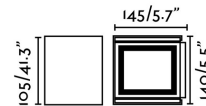

Specifications

Bulb:	COB LED 6W 3000K 2x100LM
Bulb included:	Yes
Transformer:	Driver
Transformer included:	Yes
Voltage:	100-240V
IP:	54
Class:	I
Material:	Die cast aluminium and transparent glass diffuser
Designer:	
Length:	140 mm
Net Width:	105 mm
Height:	145 mm
Net Weight:	1.10 kg
Volume:	0.00374 m3