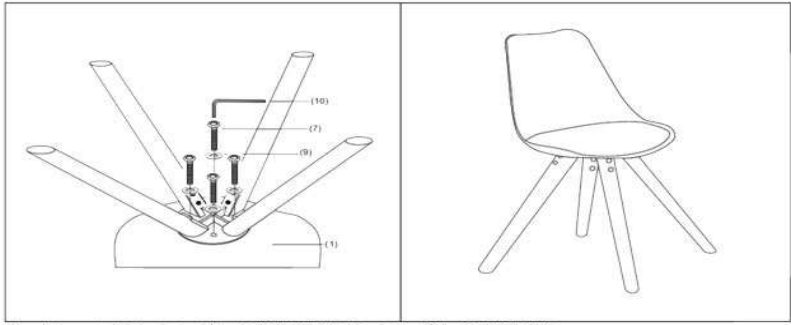

C632 / CC0224

packaging

units per lot	4
cbm (m3) / gross weight (Kg)	0,0505 / 7
nº of boxes	1

box 1	1
description	LARS Chair black wood quilted fabric blue
description box	FULL ITEM
height x width x depth (cm)	50 x 65 x 62
cbm (m3) / gross weight (Kg) / net weight (Kg)	0,0505 / 7 / 5,9

box 2	
description	
description box	
height x width x depth (cm)	x x
cbm (m3) / gross weight (Kg) / net weight (Kg)	/ /