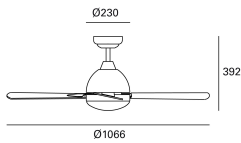

### TECHNICAL FEATURES

Power (W) : Max. power 60W

Total power consumption of light (W) : 160W

Structure material : Steel

Structure finish : Patina

Diffuser material : Glass

Diffuser finish : Opal

Max. size of light bulb : 140/45 mm