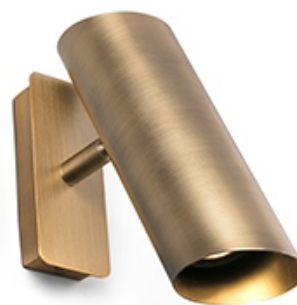

## LINK Bronze wall lamp

Ref. 29897

LINK is a collection of design lamps by Estudi Ribaudí with modern style. This wall lamp is made from steel.

### Specifications

<b>Bulb:</b>	1 XGU10 8W
<b>Bulb included:</b>	No
<b>Transformer:</b>	
<b>Transformer included:</b>	No
<b>Voltage:</b>	100-240V
<b>Operating Frequency:</b>	50/60Hz
<b>IP:</b>	20
<b>Class:</b>	I
<b>Material:</b>	Steel
<b>Designer:</b>	ESTUDI RIBAUDÍ
<b>Recommended bulb:</b>	17316
<b>Description of recommended Bulb:</b>	BULB GU10 LED 8W 2700K 38°
<b>Length:</b>	55 mm
<b>Net Width:</b>	210 mm
<b>Height:</b>	220 mm
<b>Net Weight:</b>	0.60 kg
<b>Volume:</b>	0.00221 m3