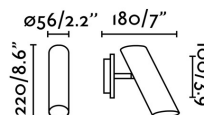

### Specifications

<b>Bulb:</b>	1 XGU10 8W
<b>Bulb included:</b>	No
<b>Transformer:</b>	
<b>Transformer included:</b>	No
<b>Voltage:</b>	100-240V
<b>Operating Frequency:</b>	50/60Hz
<b>IP:</b>	20
<b>Class:</b>	I
<b>Material:</b>	Steel
<b>Designer:</b>	ESTUDI RIBAUDÍ
<b>Recommended bulb:</b>	17316
<b>Description of recommended Bulb:</b>	BULB GU10 LED 8W 2700K 38°
<b>Length:</b>	55 mm
<b>Net Width:</b>	210 mm
<b>Height:</b>	220 mm
<b>Net Weight:</b>	0.60 kg
<b>Volume:</b>	0.00221 m3