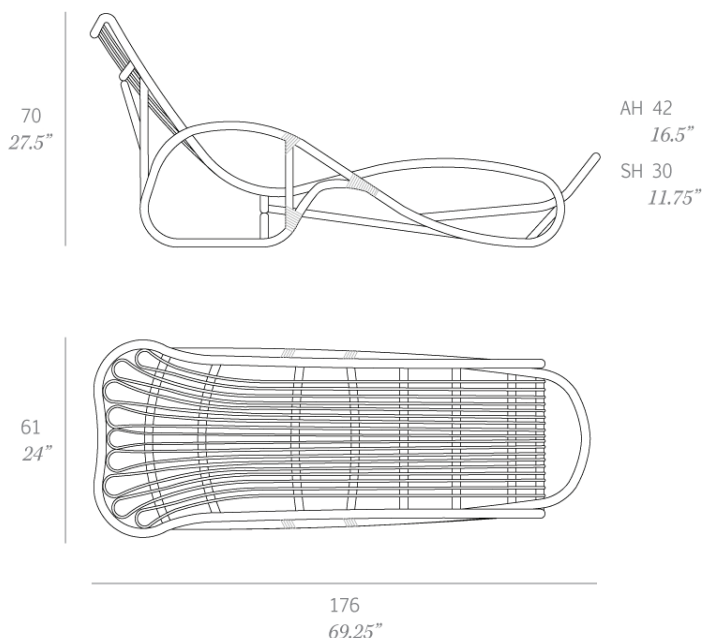

70s REEDITED

Studio expormim

Tumbona “Reposo” / chaise longue

T160

IN

Tumbona con estructura en:
Rattan natural pelado y tintado de 32 mm de calibre.
Asiento y respaldo fabricados en rattan natural pela-
do y tintado de 10 mm de calibre.
Tacos protectores en plástico.

Chaise longue featuring a structure made of natural,
peeled and tinted rattan, 32 mm/1.26" thick.
The seat and backrest are made of natural, peeled
and tinted rattan, 10 mm/0.39" thick.
Plastic caps.

| | |
|----------------------|---|
| Medidas / Dimensions | 61 x 176 x 70 cm 24" x 69.25" x 27.5" |
| Peso / Weight | 6 kg / 13.2 lb |
| Volumen / Volume | 0,75 m ³ / 26.49 ft ³ |