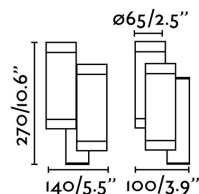

## STEPS White double wall lamp GU10 35W

Ref. 75502

Modern wall lamp for outdoor lighting made from aluminium with a tempered glass diffuser. Designed by: Estudi Ribaudí.

### Specifications

<b>Bulb:</b>	4xGU10 35W
<b>Bulb included:</b>	No
<b>Transformer:</b>	
<b>Transformer included:</b>	No
<b>Voltage:</b>	100-240V
<b>Operating Frequency:</b>	50/60Hz
<b>IP:</b>	44
<b>Class:</b>	I
<b>Material:</b>	Aluminium and tempered glass diffuser
<b>Designer:</b>	ESTUDI RIBAUDÍ
<b>Recommended bulb:</b>	17317
<b>Description of recommended Bulb:</b>	BULB GU10 LED 8W 4000K 38°
<b>Length:</b>	140 mm
<b>Net Width:</b>	100 mm
<b>Height:</b>	270 mm
<b>Diameter:</b>	65 Ø
<b>Net Weight:</b>	1.40 kg
<b>Volume:</b>	0.00398 m3