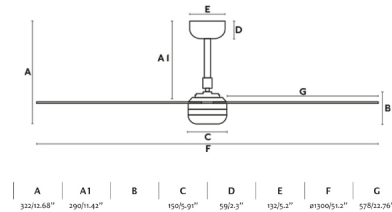

PUNT is a black ceiling fan with dark wood blades, ideal for the ventilation of rooms from 17.6m² to 28m². Activated by remote control with programmer (included). This ceiling fan with DC motor has 6 adjustable speeds. PUNT comes with a reverse function summer - winter, so you can also use it in winter, improving the efficiency of your heating system. Suitable for incling room.