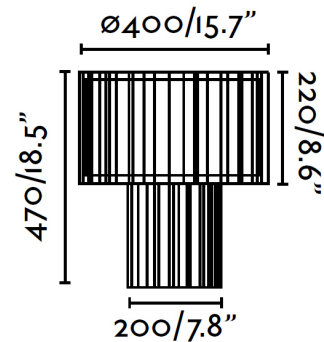

Продажа дизайнерской мебели, света и аксессуаров по всей России
8 (800) 500-70-36
hello@barcelonadesign.ru
www.barcelonadesign.ru

LINDA White table lamp

Ref. 29307

Modern table lamp made from steel with a textile shade.
1 X E27 100W, bulb(s) not included. Designed by:
Estudi Ribaudí.

Specifications

Bulb:	1 x E27 100W
Bulb included:	No
Voltage:	100-240V
Operating Frequency:	50/60Hz
IP:	20
Class:	II
Material:	Steel with a textile shade
Designer:	ESTUDI RIBAUDÍ
Recommended bulb:	17458
Description of recommended Bulb:	GLOBO MATE E27 LED 9W 2700K Ø95
Length:	400 mm
Net Width:	470 mm
Height:	400 mm
Diameter:	400 Ø
Net Weight:	3.50 kg
Volume:	0.05635 m3