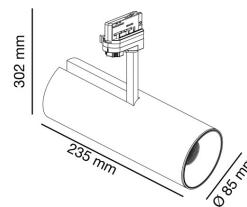

## FUGA MEDIUM Black projector LED CRI95 24W 3000K 60°

Ref. 011202202

FUGA MEDIUM version is a family of tubular format projectors. They can be adjusted in their 350° vertical axis and in their 90° horizontal axis. All the components are housed inside the projector case, obtaining a clean design. The projectors distribute light to where it is needed, since they can be directed. A Colour Rendering Index of 95 provides a realistic rendering of the colour. The higher the value, the better the human eye perceives the real colour of the objects it lights. With a 3000K color temperature, this black projector enables the creation of warm, comfortable environments.

### Specifications

<b>Bulb:</b>	LED 24W CRI95 3000K 60°
<b>Bulb included:</b>	Yes
<b>Transformer:</b>	Driver
<b>Transformer included:</b>	No
<b>Voltage:</b>	100-240V
<b>Operating Frequency:</b>	50/60Hz
<b>Material:</b>	Die cast aluminium, aluminium reflector and template glass diffuser
<b>Length:</b>	85 mm
<b>Height:</b>	235 mm
<b>Net Weight:</b>	1.61 kg