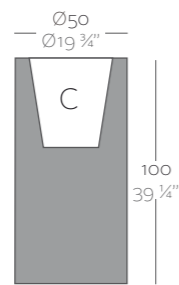

Dimensions Dimensiones

XX XX' : cm in

High Cube Ø15 3/4"
Cubo Alto Ø40

High Cube Ø19 3/4"
Cubo Alto Ø50

High Cube Ø21 1/2"
Cubo Alto Ø60

	L Gal	C (d x h) cm in	Self-Watering Autoriego	Basic	Lacquered Lacado	Light Luz	Led RGB	Led DMX	Led Battery
Cubo Alto Ø40 x 80 High Cube Ø15 3/4" x 31 1/2"	24 6 1/2	Ø30 x 33 Ø11 3/4" x 13"	41441R ^b	41441A	41441F ^b	41441W ^{bi}	41441L ^{bi}	41441D	41441Y
Cubo Alto Ø50 x 100 High Cube Ø19 3/4" x 39 1/4"	47 12 1/2	Ø38 x 41 Ø15" x 16 1/4"	41451R ^b	41451A	41451F ^b	41451W ^{bi}	41451L ^{bi}	41451D	41451Y
Cubo Alto Ø60 x 120 High Cube Ø23 1/2" x 47 1/4"	72 19	Ø46 x 46 Ø18" x 18"	41460R ^b	41460A	41460F ^b	41460W ^{bi}	41460L ^{bi}	41460D	41460Y