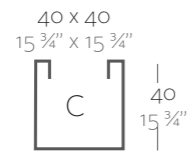

_SIMPLE
Maceta con pared simple, acabado mate.

_LACQUERED SIMPLE
Pot with simple wall, lacquered finishing.

_SIMPLE LACADAS
Maceta con pared simple, acabado lacado.

Dimensions Dimensiones

XX XX' : cm in

Cube 11 3/4"
Cubo 30 cm