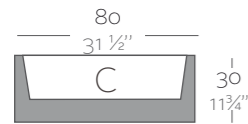

Dimensions Dimensiones

XX XX" : cm in

Jardineria 80 x 30
Jardiniera 31 1/2" x 11 3/4"

Jardineria 100 x 40
Jardiniera 39 1/2" x 15 3/4"

Jardineria 120 x 50
Jardiniera 47 1/2" x 19 3/4"

	L Gal	C (d x h) cm in	Self-Watering Autoriego	Basic	Lacquered Lacado	Light Luz	Led RGB	Led DMX	Led Battery
Jardineria 80 x 30 x 30 Jardiniera 31 1/2" x 11 3/4" x 11 3/4"	10 2 1/2	73 x 23 x 20 28 3/4" x 9" x 7 3/4"	41630R ^b	41630A	41630F ^b	41630W ^b	41630L ^b	41630D	41630Y
Jardineria 100 x 40 x 40 Jardiniera 39 1/2" x 15 3/4" x 15 3/4"	24 6 1/2	91 x 31 x 31 35 3/4" x 12 1/2" x 12 1/2"	41140R ^b	41640A	41640F ^b	41640W ^b	41640L ^b	41640D	41640Y
Jardineria 120 x 50 x 50 Jardiniera 47 1/2" x 19 3/4" x 19 3/4"	40 10 1/2	108 x 38 x 38 42 1/2" x 15" x 15"	41150R ^b	41650A	41650F ^b	41650W ^b	41650L ^b	41650D	41650Y