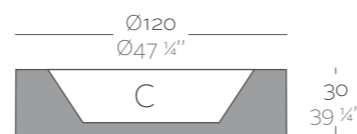

Dimensions Dimensiones

XX XX" : cm in

Cylinder Ø23 1/2"
Cilindro Ø60

Cylinder Ø31 1/2"
Cilindro Ø80

Cylinder Ø47 1/4"
Cilindro Ø120

	L Gal	C (d x h) cm in	Self-Watering Autoriego	Basic	Lacquered Lacado	Light Luz	Led RGB	Led DMX	Led Battery
Land 60 x 60 x 30 23 1/2" x 23 1/2" x 11 3/4"	30 8	Ø46 x 24 Ø18" x 9 1/2"	43960R ^b	43960A	43960F ^b	43960W ^{bi}	43960L ^{bi}	43960D	43960Y
Land 80 x 80 x 30 31 1/2" x 31 1/2" x 11 3/4"	70 18 1/4	Ø61 x 24 Ø24" x 9 1/2"	43980R ^b	43980A	43980F ^b	43980W ^{bi}	43980L ^{bi}	43980D	43980Y
Land 120 x 120 x 30 47 1/4" x 47 1/4" x 11 3/4"	160 42 1/4	Ø91 x 24 Ø35 3/4" x 9 1/2"	43912R ^b	43912A	43912F ^b	43912W ^{bi}	43912L ^{bi}	43912D	43912Y