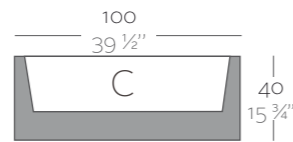

Dimensions Dimensiones

XX XX" : cm in

Jardineria 80 x 30
Jardiniera 31 1/2" x 11 3/4"

Jardineria 100 x 40
Jardiniera 39 1/2" x 15 3/4"

Jardineria 120 x 50
Jardiniera 47 1/2" x 19 3/4"

	L Gal	C (d x h) cm in	Self-Watering Autoriego	Basic	Lacquered Lacado	Light Luz	Led RGB	Led DMX	Led Battery
Jardineria 80 x 30 x 30 Jardiniera 31 1/2" x 11 3/4" x 11 3/4"	10 2 1/2	73 x 23 x 20 28 3/4" x 9" x 7 3/4"	41630R ^b	41630A	41630F ^b	41630W ^b	41630L ^b	41630D	41630Y
Jardineria 100 x 40 x 40 Jardiniera 39 1/2" x 15 3/4" x 15 3/4"	24 6 1/2	91 x 31 x 31 35 3/4" x 12 1/2" x 12 1/2"	41140R ^b	41640A	41640F ^b	41640W ^b	41640L ^b	41640D	41640Y
Jardineria 120 x 50 x 50 Jardiniera 47 1/2" x 19 3/4" x 19 3/4"	40 10 1/2	108 x 38 x 38 42 1/2" x 15" x 15"	41150R ^b	41650A	41650F ^b	41650W ^b	41650L ^b	41650D	41650Y