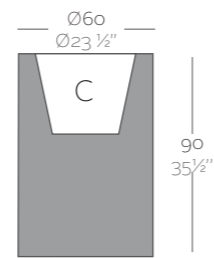

Dimensions Dimensiones

XX XX' : cm in

High Cube Ø15 3/4"
Cubo Alto Ø40

High Cube Ø19 3/4"
Cubo Alto Ø50

High Cube Ø21 1/2"
Cubo Alto Ø60

	L Gal	C (d x h) cm in	Self-Watering Autoriego	Basic	Lacquered Lacado	Light Luz	Led RGB	Led DMX	Led Battery
Cubo Alto Ø40 x 80 High Cube Ø15 3/4" x 31 1/2"	24 6 1/2	Ø30 x 33 Ø11 3/4" x 13"	41441R ^b	41441A	41441F ^b	41441W ^{bi}	41441L ^{bi}	41441D	41441Y
Cubo Alto Ø50 x 100 High Cube Ø19 3/4" x 39 1/4"	47 12 1/2	Ø38 x 41 Ø15" x 16 1/4"	41451R ^b	41451A	41451F ^b	41451W ^{bi}	41451L ^{bi}	41451D	41451Y
Cubo Alto Ø60 x 120 High Cube Ø23 1/2" x 47 1/4"	72 19	Ø46 x 46 Ø18" x 18"	41460R ^b	41460A	41460F ^b	41460W ^{bi}	41460L ^{bi}	41460D	41460Y