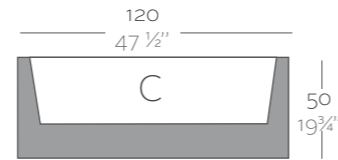

Dimensions Dimensiones

XX XX" : cm in

Jardineria 80 x 30
Jardiniera 31 1/2" x 11 3/4"

Jardineria 100 x 40
Jardiniera 39 1/2" x 15 3/4"

Jardineria 120 x 50
Jardiniera 47 1/2" x 19 3/4"

	L Gal	C (d x h) cm in	Self-Watering Autoriego	Basic	Lacquered Lacado	Light Luz	Led RGB	Led DMX	Led Battery
Jardineria 80 x 30 x 30 Jardiniera 31 1/2" x 11 3/4" x 11 3/4"	10 2 1/2	73 x 23 x 20 28 3/4" x 9" x 7 3/4"	41630R ^b	41630A	41630F ^b	41630W ^b	41630L ^b	41630D	41630Y
Jardineria 100 x 40 x 40 Jardiniera 39 1/2" x 15 3/4" x 15 3/4"	24 6 1/2	91 x 31 x 31 35 3/4" x 12 1/2" x 12 1/2"	41140R ^b	41640A	41640F ^b	41640W ^b	41640L ^b	41640D	41640Y
Jardineria 120 x 50 x 50 Jardiniera 47 1/2" x 19 3/4" x 19 3/4"	40 10 1/2	108 x 38 x 38 42 1/2" x 15" x 15"	41150R ^b	41650A	41650F ^b	41650W ^b	41650L ^b	41650D	41650Y