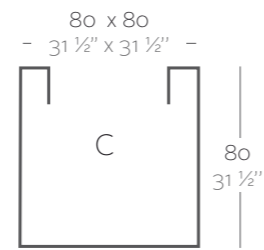

Cube 31 1/2"
Cubo 80 cm

	L Gal	C (d x h) cm in	Simple	Lac. SimpleS
Cubo 30 x 30 x 30 cm Cube 11 3/4" x 11 3/4" x 11 3/4"	26 7	24 x 30 9 1/2" x 11 3/4"	41330	41330F
Cubo 40 x 40 x 40 cm Cube 15 1/2" x 15 1/2" x 15 1/2"	62 16 1/2	32 x 40 12 1/2" x 15 3/4"	41340	41340F
Cubo 50 x 50 x 50 cm Cube 19 3/4" x 19 3/4" x 19 3/4"	125 33	40 x 50 15 3/4" x 19 3/4"	41350	41350F
Cubo 60 x 60 x 60 cm Cube 23 1/2" x 23 1/2" x 23 1/2"	212 56	48 x 60 18" x 32 1/2"	41360	41360F
Cubo 80 x 80 x 80 cm Cube 31 1/2" x 31 1/2" x 31 1/2"	510 134	64 x 80 25 1/2" x 31 1/2"	41380	41380F