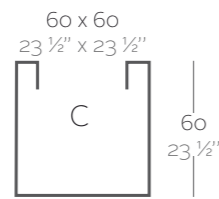

Cube 23 1/2"
Cubo 60 cm