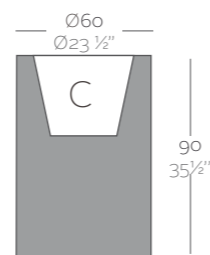

Dimensions Dimensiones

XX XX" : cm in

High Cylinder Ø15 3/4"
Cilindro Alto Ø40

High Cylinder Ø23 1/2"
Cilindro Ø60

High Cylinder Ø21 1/2"
Cilindro Ø80

	L Gal	C (d x h) cm in	Self-Watering Autoriego	Basic	Lacquered Lacado	Light Luz	Led RGB	Led DMX	Led Battery
Cilindro Ø40 x 80 High Cylinder Ø15 3/4" x 16"	17 4 1/2	Ø30 x 32 Ø11 3/4" x 12 1/2"	40441R ^b	40441A	40441F ^b	40441W ^{bi}	40441L ^{bi}	40441D	40441Y
Cilindro Ø50 x 100 High Cylinder Ø19 3/4" x 39 1/4"	31 8	Ø38 x 39 Ø15" x 20 1/2"	40451R ^b	40451A	40451F ^b	40451W ^{bi}	40451L ^{bi}	40451D	40451Y
Cilindro Ø60 x 120 High Cylinder Ø23 1/2" x 47 1/4"	60 15 3/4	Ø46 x 46 Ø18" x 18"	40460R ^b	40460A	40460F ^b	40460W ^{bi}	40460L ^{bi}	40460D	40460Y