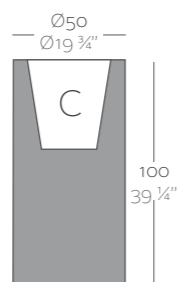

Dimensions Dimensiones

XX XX" : cm in

High Cylinder Ø15 3/4"
Cilindro Alto Ø40

High Cylinder Ø23 1/2"
Cilindro Ø60

High Cylinder Ø21 1/2"
Cilindro Ø80

	L Gal	C (d x h) cm in	Self-Watering Autoriego	Basic	Lacquered Lacado	Light Luz	Led RGB	Led DMX	Led Battery
Cilindro Ø40 x 80 High Cylinder Ø15 3/4" x 16"	17 4 1/2	Ø30 x 32 Ø11 3/4" x 12 1/2"	40441R ^b	40441A	40441F ^b	40441W ^{bi}	40441L ^{bi}	40441D	40441Y
Cilindro Ø50 x 100 High Cylinder Ø19 3/4" x 39 1/4"	31 8	Ø38 x 39 Ø15" x 20 1/2"	40451R ^b	40451A	40451F ^b	40451W ^{bi}	40451L ^{bi}	40451D	40451Y
Cilindro Ø60 x 120 High Cylinder Ø23 1/2" x 47 1/4"	60 15 3/4	Ø46 x 46 Ø18" x 18"	40460R ^b	40460A	40460F ^b	40460W ^{bi}	40460L ^{bi}	40460D	40460Y