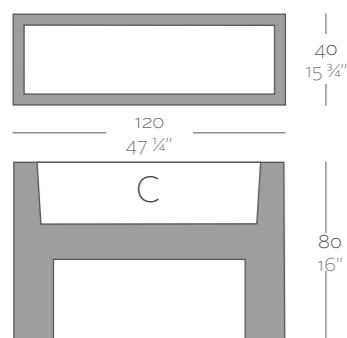

Dimensions Dimensiones

XX XX" : cm in

Muro 120 x 80 x 40
47 1/4" x 31 1/2" x 15 3/4"

	L Gal	C (d x h) cm in	Self-Watering Autoriego	Basic	Lacquered Lacado	Light Luz	Led RGB	Led DMX	Led Battery
Muro 120 x 80 x 40 47 1/4" x 31 1/2" x 15 3/4"	90 24	111 x 31 x 31 43 3/4" x 12 1/4" x 12 1/4"	42620R ^b	42620A	42620F ^b	42620W ^{bi}	42620L ^{bi}	42620D ⁱ	42620Y