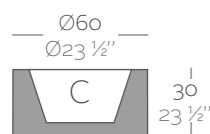

Dimensions Dimensiones

XX XX" : cm in

Cylinder Ø23 1/2"
Cilindro Ø60

Cylinder Ø31 1/2"
Cilindro Ø80

Cylinder Ø47 1/4"
Cilindro Ø120

	L Gal	C (d x h) cm in	Self-Watering Autoriego	Basic	Lacquered Lacado	Light Luz	Led RGB	Led DMX	Led Battery
Land 60 x 60 x 30 23 1/2" x 23 1/2" x 11 3/4"	30 8	Ø46 x 24 Ø18" x 9 1/2"	43960R ^b	43960A	43960F ^b	43960W ^{bi}	43960L ^{bi}	43960D	43960Y
Land 80 x 80 x 30 31 1/2" x 31 1/2" x 11 3/4"	70 18 1/4	Ø61 x 24 Ø24" x 9 1/2"	43980R ^b	43980A	43980F ^b	43980W ^{bi}	43980L ^{bi}	43980D	43980Y
Land 120 x 120 x 30 47 1/4" x 47 1/4" x 11 3/4"	160 42 1/4	Ø91 x 24 Ø35 3/4" x 9 1/2"	43912R ^b	43912A	43912F ^b	43912W ^{bi}	43912L ^{bi}	43912D	43912Y