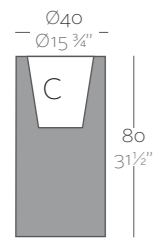

Dimensions Dimensiones

XX XX' : cm in

High Cube Ø15 3/4"
Cubo Alto Ø40

High Cube Ø19 3/4"
Cubo Alto Ø50

High Cube Ø21 1/2"
Cubo Alto Ø60

	L Gal	C (d x h) cm in	Self-Watering Autoriego	Basic	Lacquered Lacado	Light Luz	Led RGB	Led DMX	Led Battery
Cubo Alto Ø40 x 80 High Cube Ø15 3/4" x 31 1/2"	24 6 1/2	Ø30 x 33 Ø11 3/4" x 13"	41441R ^b	41441A	41441F ^b	41441W ^{bi}	41441L ^{bi}	41441D	41441Y
Cubo Alto Ø50 x 100 High Cube Ø19 3/4" x 39 1/4"	47 12 1/2	Ø38 x 41 Ø15" x 16 1/4"	41451R ^b	41451A	41451F ^b	41451W ^{bi}	41451L ^{bi}	41451D	41451Y
Cubo Alto Ø60 x 120 High Cube Ø23 1/2" x 47 1/4"	72 19	Ø46 x 46 Ø18" x 18"	41460R ^b	41460A	41460F ^b	41460W ^{bi}	41460L ^{bi}	41460D	41460Y