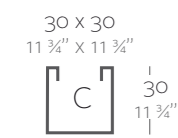

_SIMPLE
Maceta con pared simple, acabado mate.

_LACQUERED SIMPLE
Pot with simple wall, lacquered finishing.

_SIMPLE LACADAS
Maceta con pared simple, acabado lacado.

Dimensions Dimensiones

XX XX' : cm in

Cube 11 3/4"
Cubo 30 cm