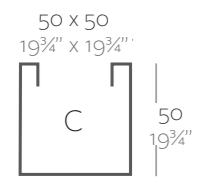

Cube 19 3/4"
Cubo 50 cm