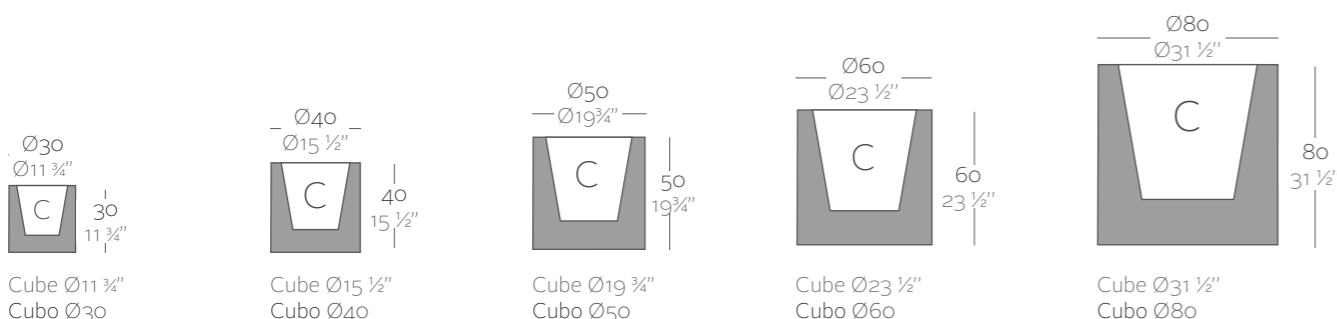

Dimensions Dimensiones

XX XX" : cm in

	L Gal	C (d x h) cm in	Self-Watering Autorriego	Basic	Lacquered Lacado	Light Luz	Led RGB	Led DMX	Led Battery
Cubo Ø30 x 30 Cube Ø11 3/4" x 11 3/4"	9 2 1/2	Ø23 x 20 Ø9" x 7 3/4"	41330R ^b	41330A	41330F ^b	41330W ^{bi}	41330L ^{bi}	41330D	41330Y
Cubo Ø40 x 40 Cube Ø15 1/2" x 15 1/2"	22 5 3/4	Ø31 x 31 Ø12 1/4" x 12 1/4"	41340R ^b	41340A	41340F ^b	41340W ^{bi}	41340L ^{bi}	41340D	41340Y
Cubo Ø50 x 50 Cube Ø19 3/4" x 19 3/4"	50 13	Ø38 x 39 Ø15" x 15 1/4"	41350R ^b	41350A	41350F ^b	41350W ^{bi}	41350L ^{bi}	41350D	41350Y
Cubo Ø60 x 30 Cube Ø23 1/2" x 23 1/2"	72 19	Ø46 x 46 Ø18" x 18"	41360R ^b	41360A	41360F ^b	41360W ^{bi}	41360L ^{bi}	41360D	41360Y
Cubo Ø80 x 40 Cube Ø31 1/2" x 31 1/2"	200 53	Ø64 x 62 Ø25 1/2" x 24 1/2"	41380R ^b	41380A	41380F ^b	41380W ^{bi}	41380L ^{bi}	41380D	41380Y