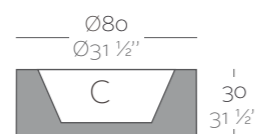

Dimensions Dimensiones

XX XX" : cm in

Cylinder Ø23 1/2"
Cilindro Ø60

Cylinder Ø31 1/2"
Cilindro Ø80

Cylinder Ø47 1/4"
Cilindro Ø120

	L Gal	C (d x h) cm in	Self-Watering Autoriego	Basic	Lacquered Lacado	Light Luz	Led RGB	Led DMX	Led Battery
Land 60 x 60 x 30 23 1/2" x 23 1/2" x 11 3/4"	30 8	Ø46 x 24 Ø18" x 9 1/2"	43960R ^b	43960A	43960F ^b	43960W ^{bi}	43960L ^{bi}	43960D	43960Y
Land 80 x 80 x 30 31 1/2" x 31 1/2" x 11 3/4"	70 18 1/4	Ø61 x 24 Ø24" x 9 1/2"	43980R ^b	43980A	43980F ^b	43980W ^{bi}	43980L ^{bi}	43980D	43980Y
Land 120 x 120 x 30 47 1/4" x 47 1/4" x 11 3/4"	160 42 1/4	Ø91 x 24 Ø35 3/4" x 9 1/2"	43912R ^b	43912A	43912F ^b	43912W ^{bi}	43912L ^{bi}	43912D	43912Y