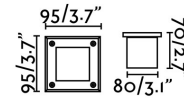

**Material:** 316 stainless steel, die cast aluminium and opal glass diffuser

**Designer:**

**Length:** 95 mm

**Net Width:** 95 mm

**Height:** 70 mm

**Net Weight:** 0.80 kg

**Volume:** 0.00176 m<sup>3</sup>