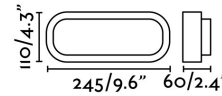

FRED XL LED Dark grey wall lamp

Ref. 70667

FRED XL is an outdoor wall lamp with a rounded shaped with opal glass diffuser. A classic in terraces lighting in XL version!

Specifications

Bulb:	SMD LED 11W 3000K 600LM
Bulb included:	Yes
Transformer:	
Transformer included:	Yes
Voltage:	100-240V
IP:	65
Class:	II
Material:	ABS and opal glass diffuser
Designer:	
Length:	250 mm
Net Width:	110 mm
Height:	55 mm
Net Weight:	0.46 kg
Volume:	0.00225 m3