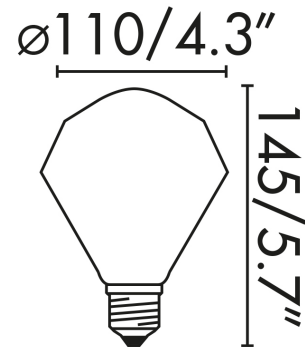

BULB DIAMOND LED AMBER E27 4W 2200K

Ref. 17435

The diamond LED bulb E27 4W provides the same amount of power approximately than a 40W halogen one. It's a decorative bulb. SPECIFICATIONS Lm: 350 Dimable: No Energy efficiency label: A+ Rated power (W): 40 kWh/1000h: 4 Rated lifetime (hr): 25.000 Number of switch cycles: 15.000 Warm-up time : instant Mercury content (%): 0

Specifications

Bulb:	D120 E27 LED 4W 2200K 350Lm CRI>80 360°
Voltage:	220-240V
Operating Frequency:	50/60Hz
IP:	20
Material:	Aluminium and glass
Net Width:	135 mm
Diameter:	110 Ø
Net Weight:	0.09 kg
Volume:	0.00447 m ³