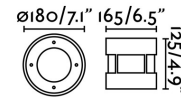

SURIA-12 LED Inox recessed lamp 24°

Ref. 70589

LED recessed lamp with a beam angle of 24° for garden and terrace lighting, built in 316 stainless steel and glass. The light source is 12W COB LED and warm light. Flush mount box and driver are included. This LED floor-recessed lamp is ideal for creating guide lights which highlight the paths in gardens and building areas. This luminaire features IP67 that gives high protection against rain and solids. It comes with IK08 shock resistance. Permits vehicle passage up to 1000Kg.

Specifications

Bulb:	COB LED 12W 3000K 24° 1200Lm
Bulb included:	Yes
Transformer:	Driver
Transformer included:	Yes
Voltage:	100-240V
IP:	67
Class:	I
Material:	316 stainless steel, aluminium and glass diffuser
Designer:	
Length:	180 mm
Net Width:	180 mm
Height:	125 mm
Diameter:	180 Ø
Net Weight:	1.90 kg
Volume:	0.00123 m3