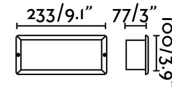

STRIPE Dark grey recessed lamp 2L

Ref. 72092

STRIPE is a wall recessed lamp ideal for outdoor signal lighting. This luminaire features IP54 that gives protection against rain.

Specifications

Bulb:	SMD LED 5W 3000K 50LM
Bulb included:	Yes
Transformer:	Driver
Transformer included:	Yes
Voltage:	100-240V
Operating Frequency:	50/60Hz
IP:	54
Class:	I
Material:	Metal and opal glass diffuser
Designer:	
Recommended bulb:	
Length:	233 mm
Net Width:	77 mm
Height:	100 mm
Net Weight:	0.63 kg
Volume:	0.00276 m3