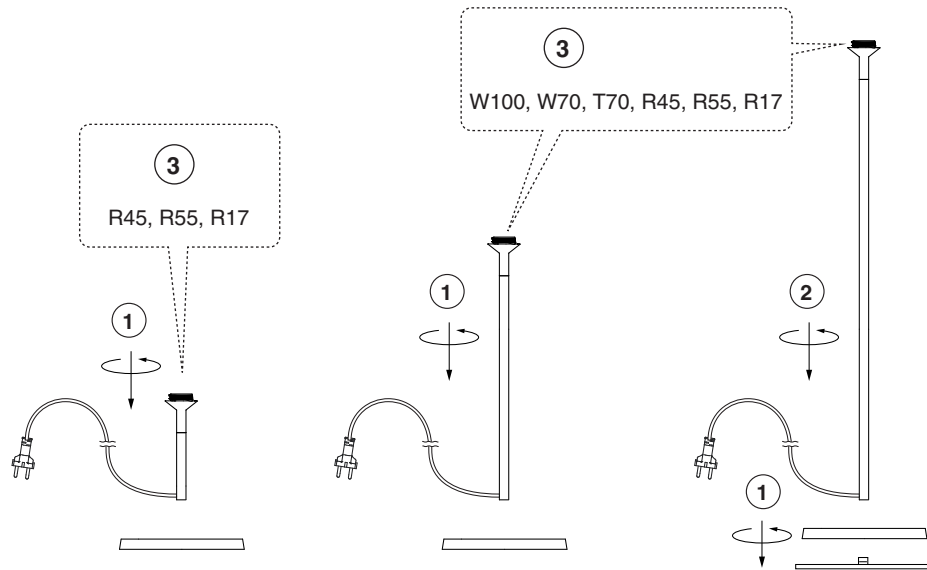

Options

TECHNICAL FEATURES

1 X E27 MAX 15W LED no incl.

Together
we take care
of the planet

Together we take care of the planet.

This is why we reduce paper consumption. Please refer to the safety, maintenance and warranty instructions at www.faro.es. If you cannot access it, call us at +34 937 723 965 or write to export@faro.es.