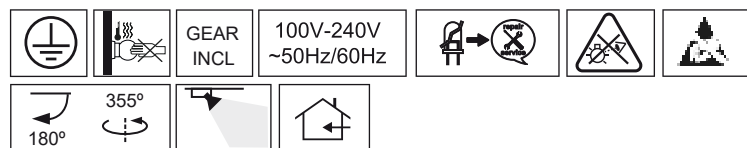

TRACK is sold separately.
Refs available in www.faro.es

TECHNICAL FEATURES - CARACTERÍSTICAS TÉCNICAS

NANO CYLINDER LED

MINI CYLINDER LED

CYLINDER LED