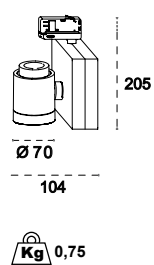

TRACK is sold separately.
Refs available in www.faro.es

TECHNICAL FEATURES - CARACTERÍSTICAS TÉCNICAS

NANO CYLINDER LED

MINI CYLINDER LED

CYLINDER LED