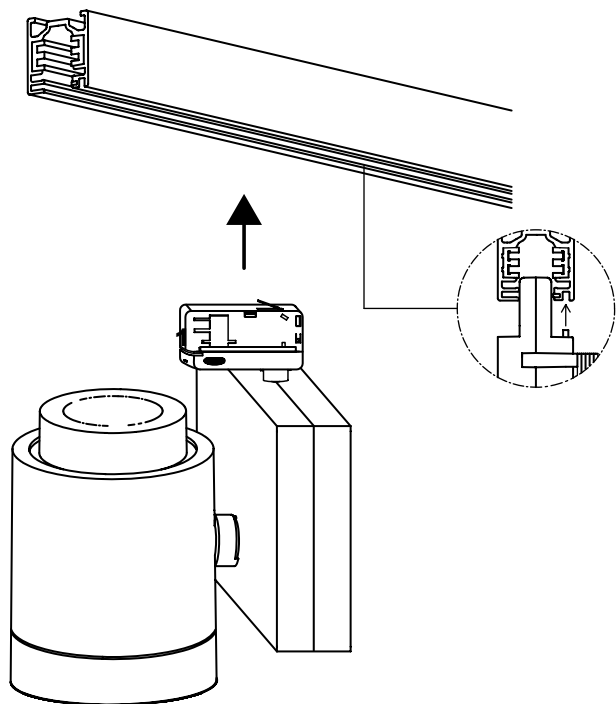

TRACK is sold separately.
Refs available in www.faro.es

TECHNICAL FEATURES - CARACTERÍSTICAS TÉCNICAS

NANO CYLINDER LED

MINI CYLINDER LED

CYLINDER LED