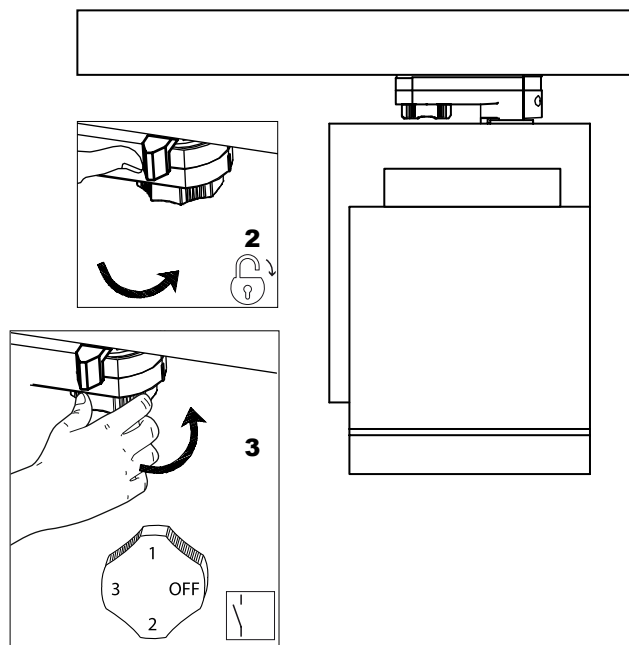

TRACK is sold separately.
Refs available in www.faro.es

TECHNICAL FEATURES - CARACTERÍSTICAS TÉCNICAS

NANO CYLINDER LED

MINI CYLINDER LED

CYLINDER LED