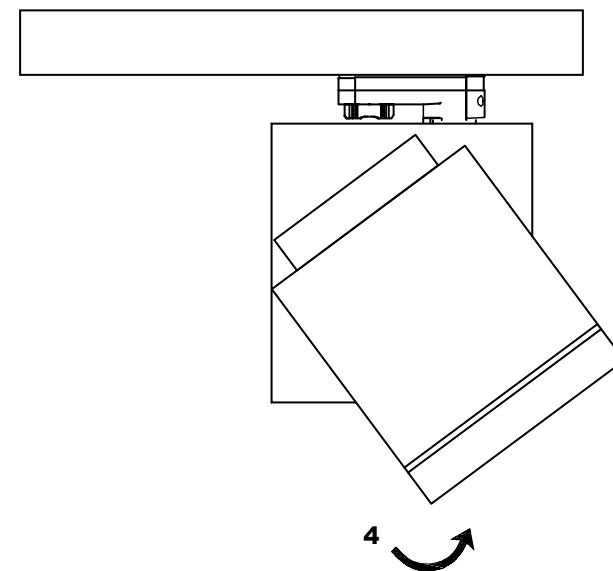

TRACK is sold separately.
Refs available in www.faro.es

TECHNICAL FEATURES - CARACTERÍSTICAS TÉCNICAS

NANO CYLINDER LED

MINI CYLINDER LED

CYLINDER LED