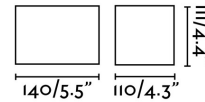

### Specifications

<b>Bulb:</b>	CREE LED 2x3W 3000K 260Lm
<b>Bulb included:</b>	Yes
<b>Transformer:</b>	Driver
<b>Transformer included:</b>	Yes
<b>Voltage:</b>	100-240V
<b>IP:</b>	54
<b>Class:</b>	
<b>Material:</b>	Aluminium and glass diffuser
<b>Designer:</b>	
<b>Length:</b>	110 mm
<b>Net Width:</b>	140 mm
<b>Height:</b>	111 mm
<b>Net Weight:</b>	0.85 kg
<b>Volume:</b>	0.00234 m3