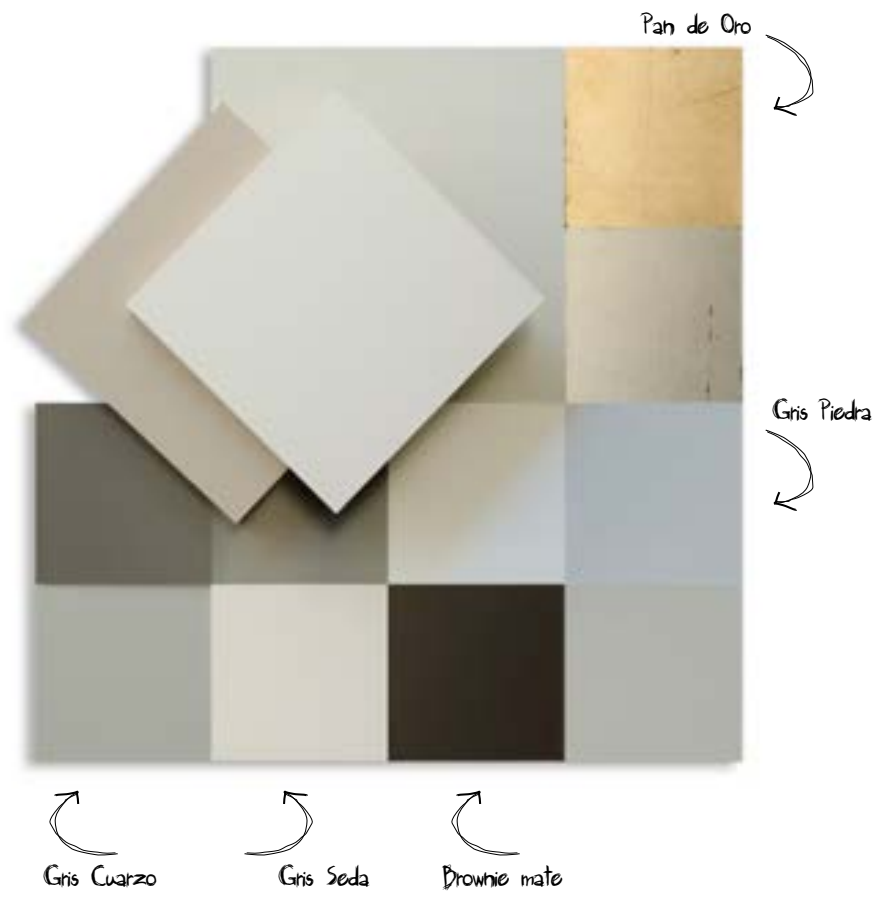

The king of my own palace