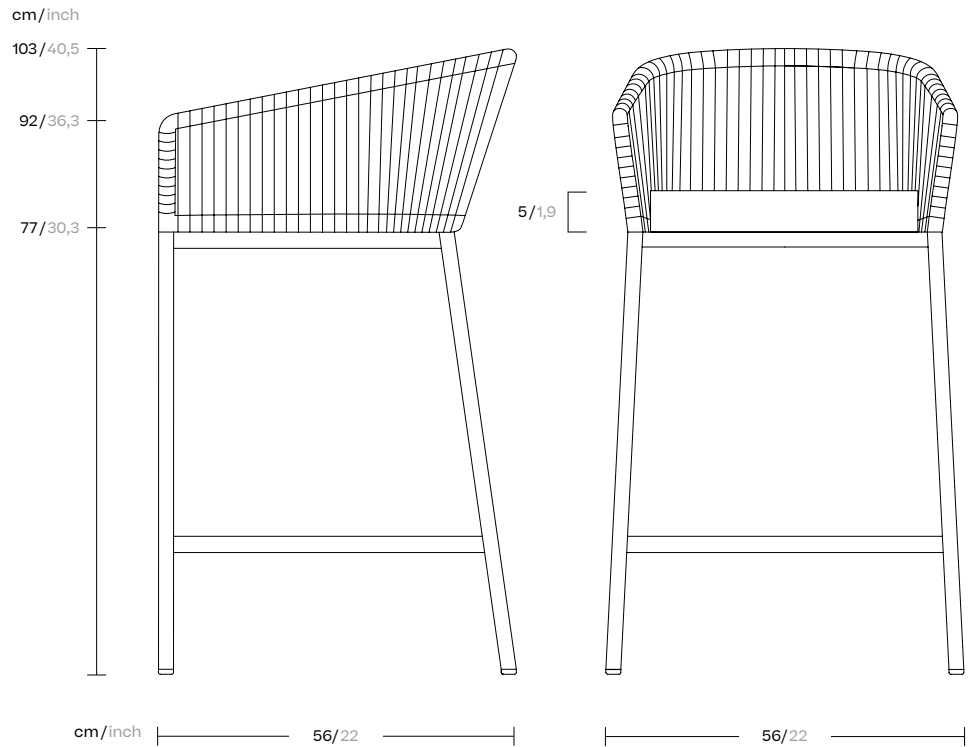

Bitta

Bar stool bela rope
by Rodolfo Dordoni

kettal

Bar stool bela rope

Designer
Rodolfo Dordoni

Collection
Bitta

Reference
KS7002600

1/6

Kettal Bitta is characterised by a combination of aluminium frames, seats of braided polyester and comfortable cushions, teak and stone for the table tops. My aim was to create dense braiding that would still let the air through, reminiscent of the braiding of the ropes used to moor boats (hence the name Bitta, which means 'mooring' in Italian), which makes the pieces look lightweight but, at the same time, they look just like cosy nests in natural colours to sit back and relax in.

kettal

Bar stool bela rope

Designer
Rodolfo Dordoni

Collection
Bitta

Reference
KS7002600

2/6

Materials

Aluminium