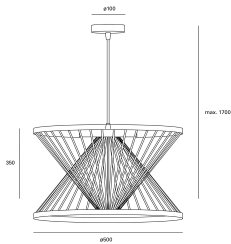

### TECHNICAL FEATURES

Power (W) : Max. power 40W

Total power consumption of light (W) : 40W

Structure material : Wood

Structure finish : Imitation wood

Max. size of light bulb : 200/220 mm

Recommended light bulb : E27