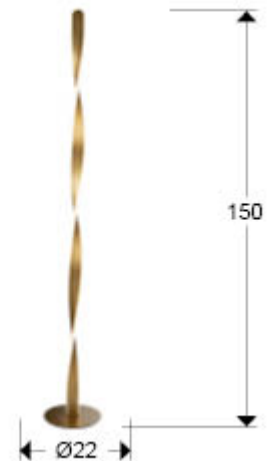

Twist

219213

Floor lamps

Floor lamp made of metal with a brushed gold finish. Opal silicone diffuser. 40W, 2600lm, 3000k

GENERAL INFORMATION

Catalogue: i42 Iluminación
Page: 79
EAN Code: 8435435338855
Type: Floor lamps
Collection: Twist

SIZES

Sizes: Ø 22.0 ↑ 150.0 cm
Weight: 2.7 Kg

SIZES WITH PACKAGING

Weight: 4.2 Kg
Volume: 0.0630m³
Sizes: ↔ 154.0 ↑ 14.0 ↗ 29.0 cm

TECHNICAL INFORMATION

IP protection: IP 20
Electric class: Class 3
Maximum power: 40W
Voltage: 24 V
Frequency: 50/60 Hz
Colour temperature: 3,000 K
Average lifespan: 50,000 h
Power factor: >0.95
CRI: >80

DRIVER LED

Make: YAYAO
Model: YM24E200P
Quantity: 1 Units
Dimmable: No
Maximum power: 0W
Sizes: ↔ 0,0 ↓ 0,0 ↗ 0,0 cm

ADDITIONAL INFORMATION

Material: Aluminium, metal, acrylic
Finish: Brushed gold, opal