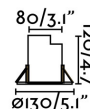

Specifications

Bulb:	1X GU10 MAX 8W LED
Bulb included:	No
Transformer:	
Transformer included:	No
Voltage:	100-240V
Operating Frequency:	50/60Hz
IP:	67
Class:	I
Material:	Aluminium, 316 stainless with a template glass diffuser
Designer:	
Recommended bulb:	
Height:	135 mm
Diameter:	130 Ø
Net Weight:	1.01 kg
Volume:	0.00306 m3