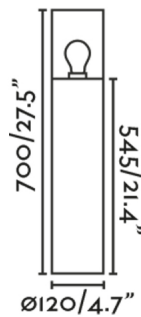

KILA is a collection of outdoor lighting made in aluminium and glass. Its design perfectly separates the grey structure of the semi-transparent diffuser, allowing the lightbulb to be visible. This dark grey beacon lamp is perfect for the decorative lighting of gardens. 70cm version.