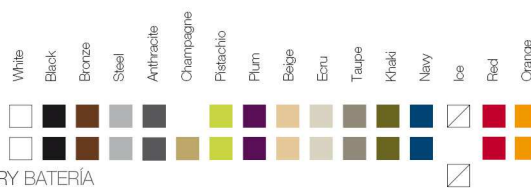

Продажа дизайнерской мебели,
света и аксессуаров
по всей России

8 (800) 500-70-36
hello@barcelonadesign.ru
www.barcelonadesign.ru

FAZ BUTACA (colchoneta incluida)

DESCRIPTION DESCRIPTION

Made in resin of polyethylene by rotational moulding. 100% Recyclable. Item suitable for indoor and outdoor use. Available with different finishes.

Fabricado en resina de polietileno mediante moldeo rotacional con doble pared. 100% Reciclable. Apto para exterior e interior. Disponible en varios acabados.

WEIGHT PESO 19 Kg.

INCLUDE INCLUYE

Finished RGB LED: Colour changes of remote control. Outdoor cushions (thick 3 1/4"). Non-slipping feet.

Acabado LED RGB: Mando a distancia para cambio de color de la luz. Acolchado para exterior (grosor 8 cm). Tacos antideslizantes.

OPTIONS OPCIONES

Finished Light: Possibility of transparent cable and switch only for indoor.

Acabado Luz: Posibilidad de cable transparente e interruptor solo para interior.

REFERENCE*

REFERENCIA*

54001

54001F

54001W

54001L

54001D

54001Y

ReferenceX, for example 0000A

ReferenciaX, ejemplo 0000A.

* A: BASIC R: AUTORRIEGO F: LACADO W:LUZ L: LEDS B: FULL WHITE G: GLASS

FINISHES ACABADOS

COLOURS COLORES

BASIC

LACQUERED / LACADO

LIGHT / LUZ, LED RGB, LED DMX, BATTERY BATERIA

FABRIC TEJIDOS

NAUTICAL NÁUTICA

SILVERTEX

KINNASAND

Type plug available Tipo de plug disponible

UL / ELECTRICAL COMPONENTS

The electrical components that make up the products from Vondom are all UL listed for Wet/Outdoor use under the following 4 UL certicates:

- Bulb: BULB-26W-E175761
- Cable: CABLE-E313867
- Insulated Tubing: EXTRUDED_INSULATING_E203950
- Lamp Holder: LAMPHOLDER-E165669