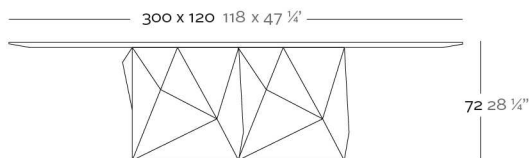

FAZ XL Table
FAZ Mesa XL

REFERENCE*

REFERENCIA*

54017	54017F	54017W	54017L	54017D
54017Y	54017B	54017FB	54017WB	54017Lf
54017DB	54017YB	54017G	54017FG	54017W
54017LG	54017DG	54017YG	54017A	54017Al
54017AW	54017AL	54017AD	54017AY	

ReferenceX, for example 0000A ReferenciaX, ejemplo 0000A.

* A: BASIC R: AUTORRIEGO F: LACADO W:LUZ L: LEDS B: FULL WHITE G: GLASS