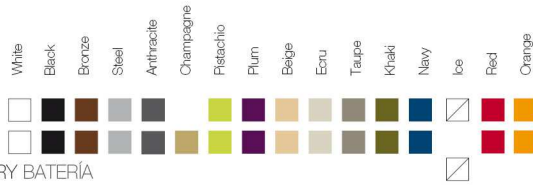

FINISHES ACABADOS

COLOURS COLORES

BASIC

LACQUERED / LACADO

LIGHT / LUZ, LED RGB, LED DMX, BATTERY BATERIA

FABRIC TEJIDOS

NAUTICAL NÁUTICA

SILVERTEX