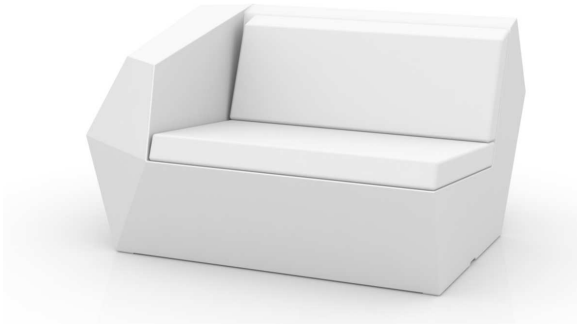

Продажа дизайнерской мебели,
света и аксессуаров
по всей России

8 (800) 500-70-36
hello@barcelonadesign.ru
www.barcelonadesign.ru

FAZ SOFA MODULO DERECHO (colchoneta incluida)

DESCRIPTION DESCRIPTION

Made in resin of polyethylene by rotational moulding. 100% Recyclable. Item suitable for indoor and outdoor use. Available with different finishes.

Fabricado en resina de polietileno mediante moldeo rotacional con doble pared 100% Reciclable. Apto para exterior e interior. Disponible en varios acabados.

WEIGHT PESO 17 Kg.

INCLUDE INCLUYE

Finished RGB LED: Colour changes of remote control. Outdoor cushions (thick 3 1/4"). Non-slipping feet.

Acabado LED RGB: Mando a distancia para cambio de color de la luz. Acolchado para exterior (grosor 8 cm). Tacos antideslizantes.

OPTIONS OPCIONES

Finished Light: Possibility of transparent cable and switch only for indoor.

Acabado Luz: Posibilidad de cable transparente e interruptor solo para interior.

FAZ Sectional Sofa Right
FAZ Sofá Módulo Derecho

REFERENCE*

REFERENCIA*

54003	54003F	54003W	54003L	54003D
54003Y				

ReferenceX, for example 0000A ReferenciaX, ejemplo 0000A.

* A: BASIC R: AUTORRIEGO F: LACADO W: LUZ L: LEDS B: FULL WHITE G: GLASS

FINISHES ACABADOS

COLOURS COLORES

BASIC

LACQUERED / LACADO

LIGHT / LUZ, LED RGB, LED DMX, BATTERY BATERÍA