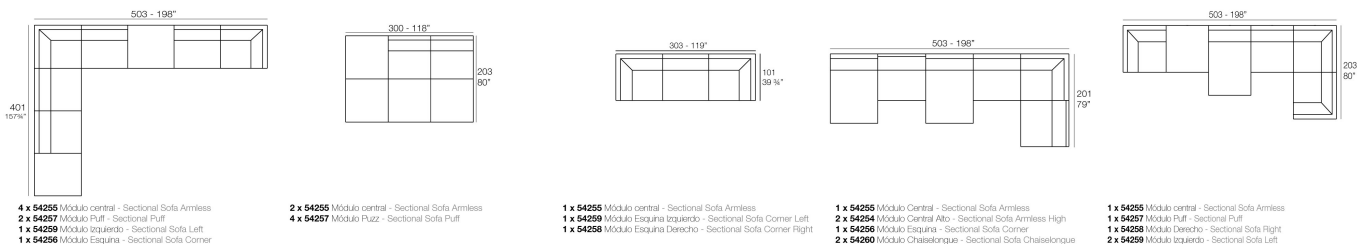

Combinations

Finishes

BASIC

Ref. 54258

Matt Polyethylene

RGBW LED DMX

Ref. 54258D

Unit with internal lighting with RGBW LED technology and remote control unit for switching colors. Also controlled by DMX-1024 (wireless), enabling communication between one or more products simultaneously via the DMX transmitter (not included).