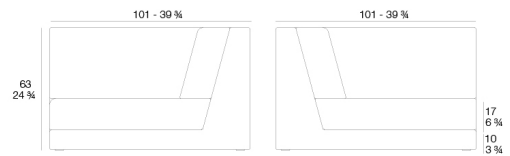

PIXEL Sofá Módulo Esquina Derecho
PIXEL Sectional Sofa Right Corner