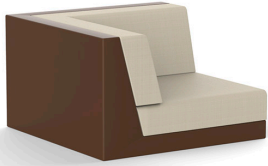

PIXEL SECTIONAL SOFA RIGHT

By Ramon Esteve

It is inspired by the small elements of colour that make up an image, looking to connect the piece with the numerous possible outcomes that are generated as a result of how it is arranged.

The PIXEL sofa is composed of three independent modules that allow you to create countless shapes; from linear sofas or chaise longues, to corners or even a bed.

PIXEL's main characteristic is its low seating height, designed for a more intimate use that ties the piece in with chill-out zones. Manufactured by rotational moulding, its versatility is enhanced through the upholstery, available in a variety of fabrics and finishes that can be combined with one another; alluding once again to its name and mirroring those coloured dots that serve as the origin of an image and the shape through different combinations in 3D.

View online: <https://www.vondom.com/products/54258>

Features

Description

Made of polyethylene resin by rotational moulding. 100% Recyclable. Item suitable for indoor and outdoor use. Available in different finishes.

Includes

CREVIN Indoor/outdoor Natural look fabric. Easy to clean. Optional

GLAD Glad

NAUTIC Indoor/outdoor Vinyl fabric By default

SILVERTEX Indoor/outdoor Vinyl fabric liner Optional