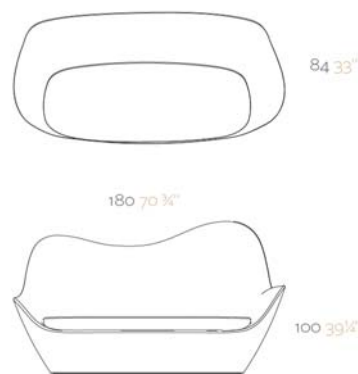

SABINAS Sofa
SABINAS Sofá

REFERENCE*	REFERENCIA*
45009	45009F 45009W 45009L

ReferenceX, for example 0000A ReferenciaX, ejemplo 0000A.

* A: AIRE R: AGUA F: FOC W:LLUM L: LEDS B: FULL WHITE G: GLASS

FINISHES ACABADOS

BASIC Matt finished. Básico, acabado mate.

White Blanco	Red Rojo
Black Negro	Pistachio Pistacho
Bronze Bronce	Orange Naranja
Steel Acero	Pink Pink
Anthracite Antracita	Ice Hielo

FOC Lacquered with self watering system. Lacado con sistema de autoriego.

White Blanco	Red Rojo
Black Negro	Pistachio Pistacho
Bronze Bronce	Orange Naranja
Steel Acero	Pink Pink
Anthracite Antracita	Champagne Champán

LLUM Lighting with energy saving lamp. Wire lenght: 3 m/ 118". IP 65. Long life: 10.000h
Iluminación con lámpara de bajo consumo. Longitud cable: 3m/118". Larga vida:10.000h.

- EU: 220-240V ~ 50 - 60Hz. E27 18-30W. CE. RoHS
- USA: 110-120V ~ 60Hz. E26 18-30W. UL.

Type plug available Tipo de plug disponible

LED RGB Lighting with Led RGB technology. Colour change with remote control. Long life: 60.000h. IP65
Iluminación con tecnología Led RGB. Cambio de color mediante mando a distancia. Larga vida: 60.000h. IP65.

- 100-240V ~ 50-60Hz. 350 - 400 LM. 18 - 72 W

Type plug available Tipo de plug disponible

PADDED ACOLCHADO Zander Nautical fabric suitable for indoor and outdoor use. Included in the price.
Tejido náutico apto para interior y exterior. Incluido en el precio

White Blanco	Red Rojo
Black Negro	Pistachio Pistacho
Bronze Bronce	Orange Naranja
Steel Acero	Pink Pink

Silvertex Vinyl fabric suitable for indoor and outdoor use. Tejido vinílico apto para interior y exterior.

White Blanco	Anthracite Antracita
Black Negro	Cream Beige
Steel Acero