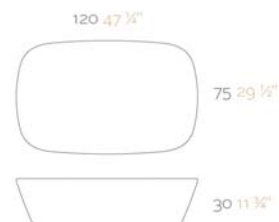

Продажа дизайнерской мебели,
света и аксессуаров
по всей России

8 (800) 500-70-36
hello@barcelonadesign.ru
www.barcelonadesign.ru

SABINAS MESA

DESCRIPTION DESCRIPTION

Made in resin of polyethylene by rotational moulding. 100% Recyclable. Item suitable for indoor and outdoor use. Available with different finishes.

Fabricado en resina de polietileno mediante moldeo rotacional con doble pared. 100% Reciclable. Apto para exterior e interior. Disponible en varios acabados.

WEIGHT PESO

INCLUDE INCLUYE

Finished RGB LED: Colour changes of remote control. Non-slipping feet.

Acabado LED RGB: Mando a distancia para cambio de color de la luz. Tacos antideslizantes.

OPTIONS OPCIONES

Possibility of transparent cable and switch only for indoor. Glass cover for table (Ref. 45008C).

Posibilidad de cable transparente e interruptor solo para interior. Cubre de cristal (Ref. 45008C)

REFERENCE* REFERENCIA*

45008 45008F 45008W 45008L 45008C

ReferenceX, for example 0000A ReferenciaX, ejemplo 0000A.

* A: AIRE R: AGUA F: FOC W:LLUM L: LEDS B: FULL WHITE G: GLASS

SABINAS Table
SABINAS Mesa