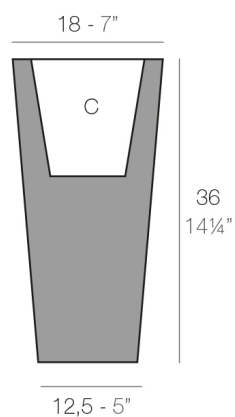

HIGH SQUARE CONE 18x18x36

By MACETEROS

View online: <https://www.vondom.com/products/41218A>

Features

Description

Pot made of polyethylene resin by rotational moulding. 100% Recyclable. Item suitable for indoor and outdoor use. Available in different finishes.

Weight

1.4 Kg

CONO ALTO Nano 18 cm
HIGH CONE Nano 7"

C = 3 L
C = 1 gal

FINISHES

BASIC

Ref. 41218A

Matt Polyethylene