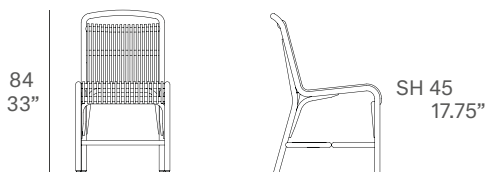

indoor

Gata

Dining chair / silla

Miguel Milá & Gonzalo Milà, 2017

T080

Chair with structure made of peeled natural rattan 28 mm/1.1" diameter. Seat and backrest manufactured with peeled natural rattan 10 mm/0.4" diameter. Finished with a three step coating (dye, base coat and top coat) highly resistant to solar radiation thanks to UV filters. Optional cushion with upholstery available in: natural or faux leather, virgin wool fabrics, velvet and polypropylene. Protective caps with removable plastic-felt inserts.

Shipment details

Qty	1 chair (1 box)
Volume	0,30 m3 / 10.6 ft3
Gross weight	7 kg / 15 lb
Net weight (x1)	4 kg / 9 lb
Item dimensions (width x depth x height)	49 x 57 x 84 cm 19.25" x 22.5" x 33"
COM (1, 40 - 1,50 m / 54"-59")	0,6 m / 0.66 yd