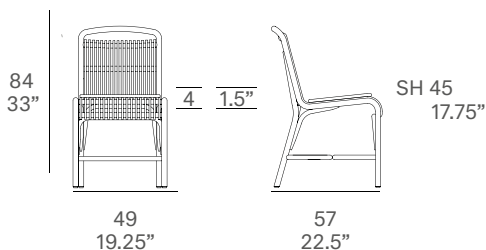

indoor

Gata

Dining chair / silla

Miguel Milá & Gonzalo Milà, 2017

T080

Chair with structure made of peeled natural rattan 28 mm/1.1" diameter. Seat and backrest manufactured with peeled natural rattan 10 mm/0.4" diameter. Finished with a three step coating (dye, base coat and top coat) highly resistant to solar radiation thanks to UV filters. Optional cushion with upholstery available in: natural or faux leather, virgin wool fabrics, velvet and polypropylene. Protective caps with removable plastic-felt inserts.

Shipment details

Qty	1 chair (1 box)
Volume	0,30 m3 / 10.6 ft3
Gross weight	7 kg / 15 lb
Net weight (x1)	4 kg / 9 lb
Item dimensions (width x depth x height)	49 x 57 x 84 cm 19.25" x 22.5" x 33"
COM (1, 40 - 1,50 m / 54"-59")	0,6 m / 0.66 yd