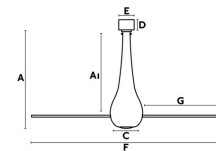

Class: I

Material: Motor made from steel and blades PC

Designer: FARO TEAM

Recommended bulb:

Length: 1280 mm

Net Width: 1280 mm

Height: 640 mm

Diameter: 1280 Ø

Net Weight: 6.00 kg

Volume: 0.08350 m3

A	AI	B	C	D	E	F	G
640/25.2"	630/24.8"	-	Ø160/6.3"	60/2.3"	Ø130/5.1"	Ø1280/50.4"	555/21.8"

8421776164369