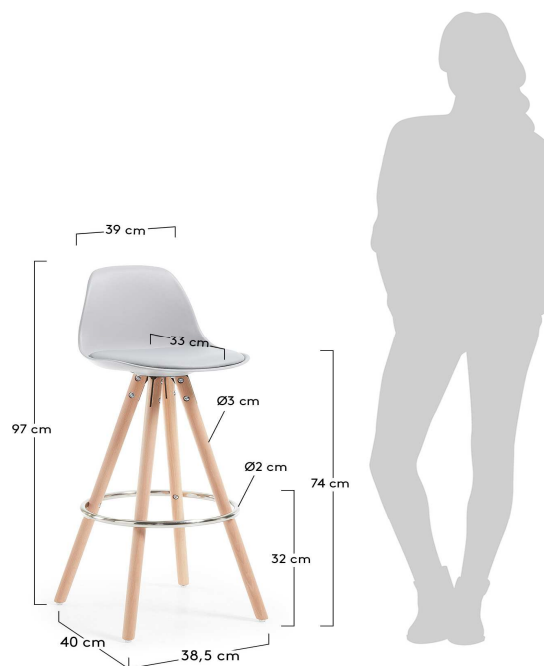

# STAG

product code	C769U03
product description	STAG Barstool wood plastic grey pu grey Barstool en polypropylene with seat upholstered in synthetic leather. Wooden legs with brushed steel ring.

**product sizes**

height x width x depth (cm)	97	x	38,5	x	40
product weight (Kg)	5				
seat height (cm)	75				
seat depth (cm)	34				
armrest height (cm)					

**technical drawings**

**product features**

use (domestic/office)	Domestic
applance (inner/outer)	Inner
stackable (yes/no)	No
adjustable height (yes/no)	No
foldable (yes/no)	No
swivel (yes/no)	No
max. load (Kg)	120

assembly instructions

4

C769

C769

5

**packaging**

units per lot	2
cbm (m3) / gross weight (Kg)	0,033 / 5,7
n° of boxes	2

box 1	1
description	STAG Barstool wood plastic grey pu grey
description box	SEATS & FITTINGS
height x width x depth (cm)	41 x 48 x 28
cbm (m3) / gross weight (Kg) / net weight (Kg)	0,0275 / 3,85 / 3,4

box 2	2
description	STAG Barstool wood plastic grey pu grey
description box	LEGS
height x width x depth (cm)	17 x 73 x 9
cbm (m3) / gross weight (Kg) / net weight (Kg)	0,0055 / 1,85 / 1,6