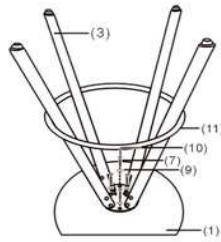

height x width x depth (cm)	97	x	38,5	x	40
product weight (Kg)	5				
seat height (cm)	75				
seat depth (cm)	34				
armrest height (cm)					

**technical drawings**

**product features**

use (domestic/office)	Domestic
applance (inner/outer)	Inner
stackable (yes/no)	No
adjustable height (yes/no)	No
foldable (yes/no)	No
swivel (yes/no)	No
max. load (Kg)	120

assembly instructions

4

C769

C769

5

**packaging**

units per lot	2
cbm (m3) / gross weight (Kg)	0,033 / 5,7
n° of boxes	2

box 1	1
description	STAG Barstool wood plastic grey pu grey
description box	SEATS & FITTINGS
height x width x depth (cm)	41 x 48 x 28
cbm (m3) / gross weight (Kg) / net weight (Kg)	0,0275 / 3,85 / 3,4

box 2	2
description	STAG Barstool wood plastic grey pu grey
description box	LEGS
height x width x depth (cm)	17 x 73 x 9
cbm (m3) / gross weight (Kg) / net weight (Kg)	0,0055 / 1,85 / 1,6