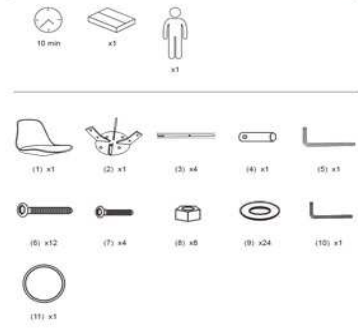

# STAG

product code	C769U03
product description	STAG Barstool wood plastic grey pu grey Barstool en polypropylene with seat upholstered in synthetic leather. Wooden legs with brushed steel ring.

**product sizes**

height x width x depth (cm)	97	x	38,5	x	40
product weight (Kg)	5				
seat height (cm)	75				
seat depth (cm)	34				
armrest height (cm)					

**technical drawings**

**product features**

use (domestic/office)	Domestic
applance (inner/outer)	Inner
stackable (yes/no)	No
adjustable height (yes/no)	No
foldable (yes/no)	No
swivel (yes/no)	No
max. load (Kg)	120

assembly instructions

4

C769

C769

5

**packaging**

units per lot	2
cbm (m3) / gross weight (Kg)	0,033 / 5,7
n° of boxes	2

box 1	1
description	STAG Barstool wood plastic grey pu grey
description box	SEATS & FITTINGS
height x width x depth (cm)	41 x 48 x 28
cbm (m3) / gross weight (Kg) / net weight (Kg)	0,0275 / 3,85 / 3,4

box 2	2
description	STAG Barstool wood plastic grey pu grey
description box	LEGS
height x width x depth (cm)	17 x 73 x 9
cbm (m3) / gross weight (Kg) / net weight (Kg)	0,0055 / 1,85 / 1,6