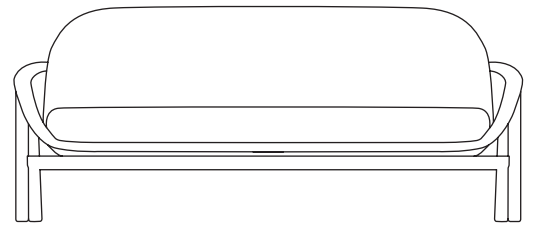

# 2 Seater sofa

Designer  
Patricia Urquiola

Collection  
Vimini

Reference  
KS1500200

1/4

We called it Vimini because it means wicker in Italian and it sounds like Bimini, an island I like. We used just the right amount of outdoor wicker with a rougher wooden frame. It doesn't have the same modernist spirit as the Basket but it's familiar enough that, when you get close, it stirs a memory and makes you feel at home. That's what it was, more or less—an object of memory.

cm/inch

cm/inch

90/35,4

180/70,9

kettal