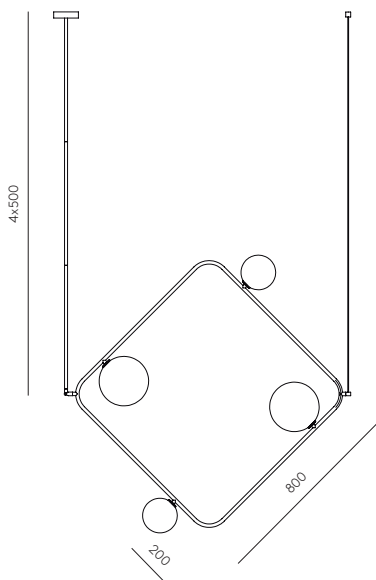

TEC

EN

MATERIALS

Steel / Glass

FINISHES

Metal:

Matt black
Aged Gold

Glass:

Opal

Shades not included

SPECIFICATIONS (UE)

4xG9 LED 5W - 2700K (incl.)
220-240V - 50/60 Hz
Class I - IP20

ENERGY LABEL

A ++

DIMMABLE OPTION

4 x B005 (Dimmable) + Dimmer (ask for extra cost)

⊕ IP20 CE ENEC A++

ES

MATERIALES

Acero / Vidrio

ACABADOS

Metal:

Negro mate
Oro envejecido

Vidrio:

Opal

Tulipas no incluidas

ESPECIFICACIONES (UE)

4xG9 LED 5W - 2700K (incl.)
220-240V - 50/60 Hz
IP20 - Clase I

CLASIFICACIÓN ENERGÉTICA

A ++

POSIBILIDAD REGULACIÓN

4 x B005 (Regulable) + Regulador (sobrecoste a consultar)

⊕ IP20 CE ENEC A++