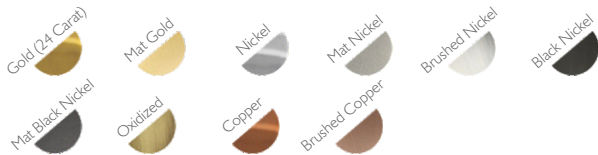

Number: 4 Type: 40W max | G9

CRYSTAL | SWAROVSKI

Color: Crystal

PACKING

Dimension: 84x33x25 cm

METAL FINISHING

Lacquered \ Shine or mat \ All RAL colours available

CRYSTAL COLOURS 

OTHER CRYSTAL 

Other available colors \ Under Request

 - Products manufactured according to the European norm of security EN 60 598-1.

 - Products adjusted for installation in surfaces normally inflammable.