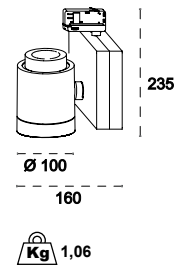

TRACK is sold separately.
Refs available in www.faro.es

TECHNICAL FEATURES - CARACTERÍSTICAS TÉCNICAS

NANO CYLINDER LED

MINI CYLINDER LED

CYLINDER LED