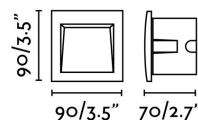

Material: Aluminium and glass

Designer:

Length: 90 mm

Net Width: 70 mm

Height: 90 mm

Net Weight: 0.30 kg

Volume: 0.00080 m3

8421776083493