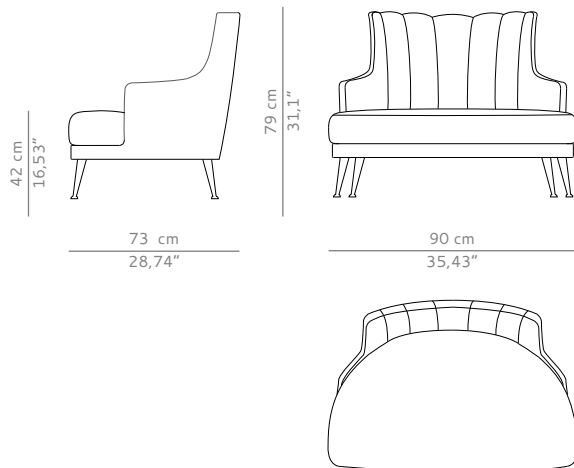

DIMENSIONS

WIDTH	90 cm 35,43"
DEPTH	73 cm 28,74"
HEIGHT	79 cm 31,1"
SEAT HEIGHT	42 cm 16,53"
SEAT DEPTH	56 cm 22"
ARMREST HEIGHT	66 cm 24,01"

MATERIALS

FABRIC	Synthetic Leather
FABRIC REFERENCE	BB Lerida I Colour 10
FABRIC NEEDED	7 mts 27,55" (Standard width 1,40mts 55")
LEGS	Aged Brass

FABRIC / LEATHER REQUEST

COM	7 mts 27,55" (Standard width 1,40mts 55")
COL	107,8 sq ft

PACKAGING

DIMENSIONS	W 97 cm 38,18" D 80 cm 31,50" H 86 cm 33,85"
VOLUME	0,67 m ³ 23,66 ft ³
WEIGHT	40kg 88,20 lbs

LEAD TIME