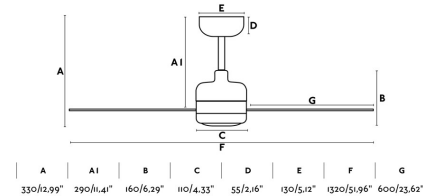

NU LED White ceiling fan with DC motor

Ref. 33722

NU is a modern ceiling fan with light and DC motor, ideal for the ventilation of rooms over 17.6m². Activated by remote control. This ceiling fan with DC motor has 6 adjustable speeds with a 5-8-11-14-22-35W consumption and 91-107-119-157-178 revolutions per minute depending on speed. This fan comes with a reverse function summer-winter, so you can also use it in winter, improving the efficiency of your heating system. This ceiling fan is suitable for inclining roof. Airflow: 96,7 m³ min / 3414 CFM.

Specifications

Bulb:	AC LED 18 W 700 LMS 3000K
Bulb included:	Yes
Transformer:	
Transformer included:	Yes
Voltage:	100-240V
Operating Frequency:	50/60Hz
IP:	20
Class:	I
Material:	Motor made from steel and blades ABS
Designer:	
Recommended bulb:	
Height:	330 mm
Diameter:	1320 Ø
Net Weight:	4.52 kg
Volume:	0.03015 m ³